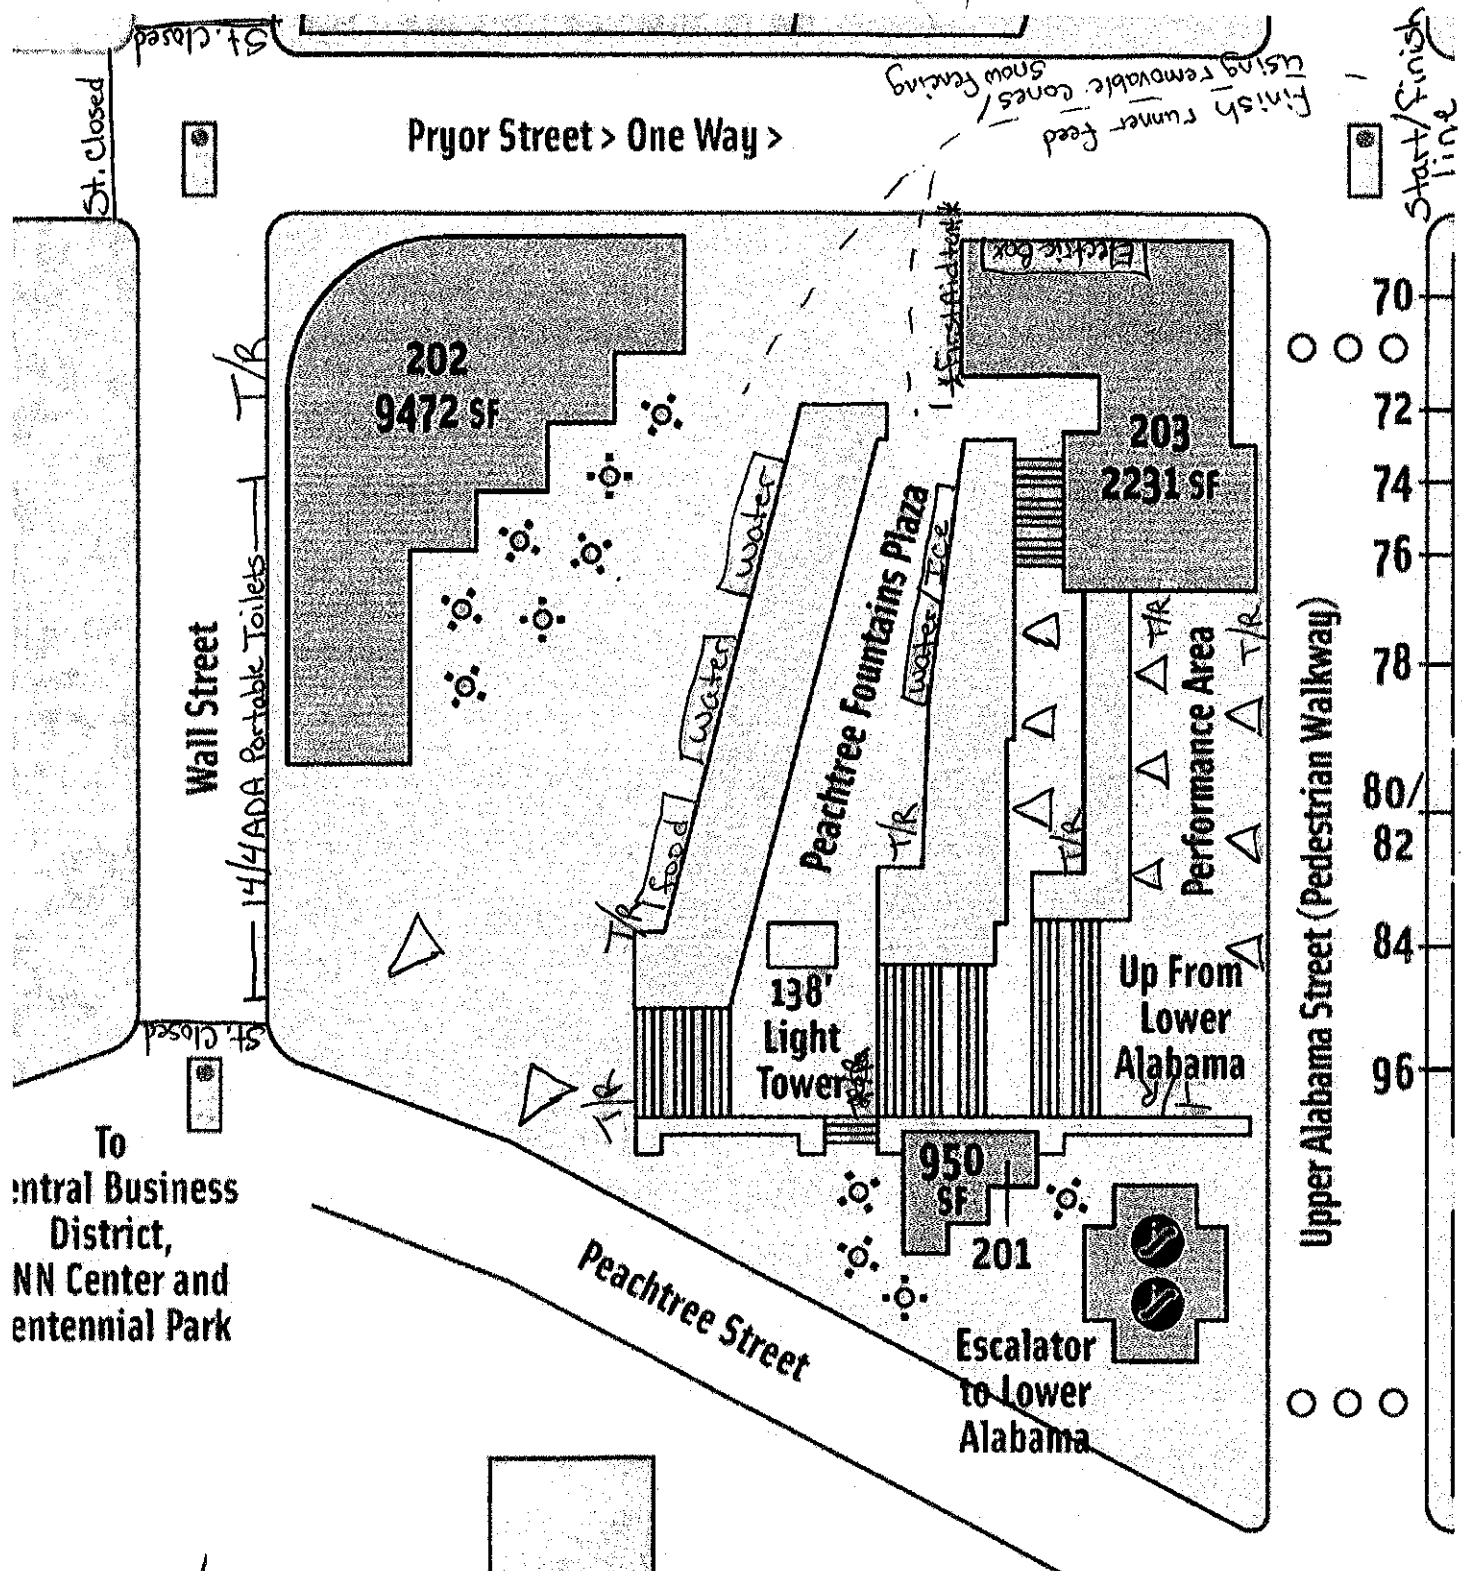

Atlanta Half @ 2/24/14 Event Site Plan

△ - Sponsor 10x10 tents set 12' apart
 * Approximate number of tents

T/R - Trash/Recycling bins