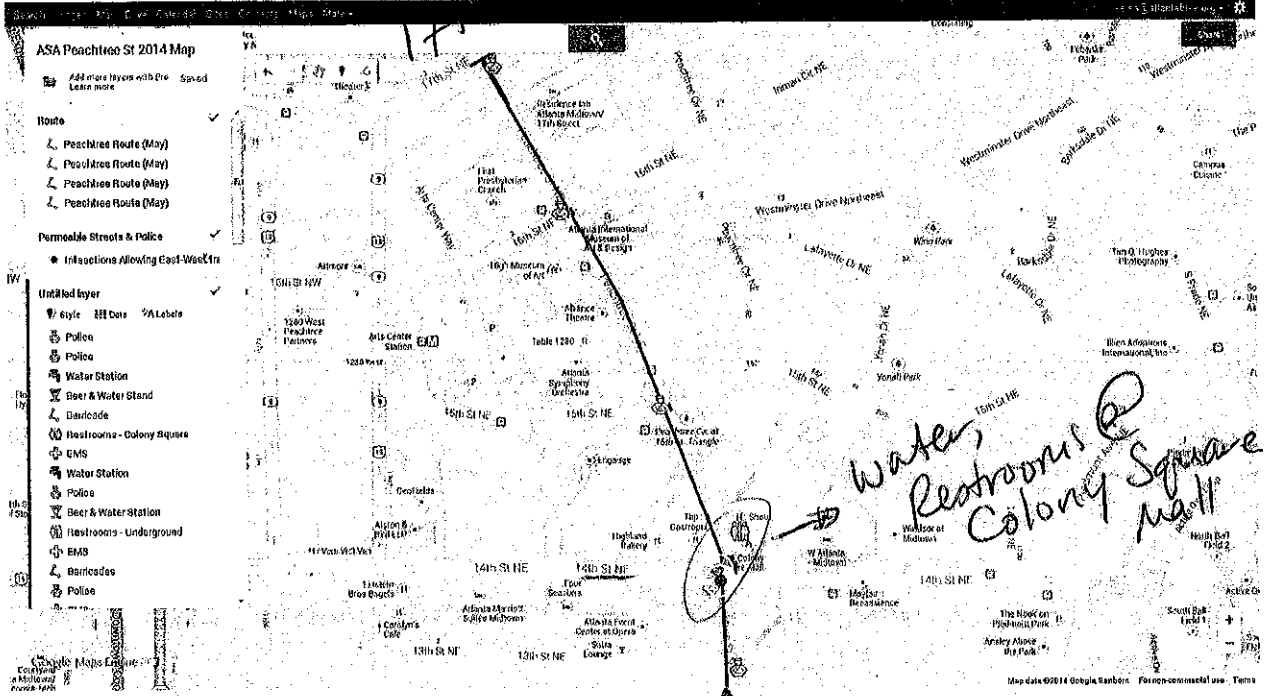

Atlanta Streets Alive – Peachtree Map - Midtown

(Includes barricades, water stations, restroom locations, and beer & water stations, & Police at intersections)

↓
Cont NEXT Page

Atlanta Streets Alive – Peachtree Map (Con't) - Downtown

(includes Barricades, water stations, restroom locations, beer & water stations, and police at intersections)