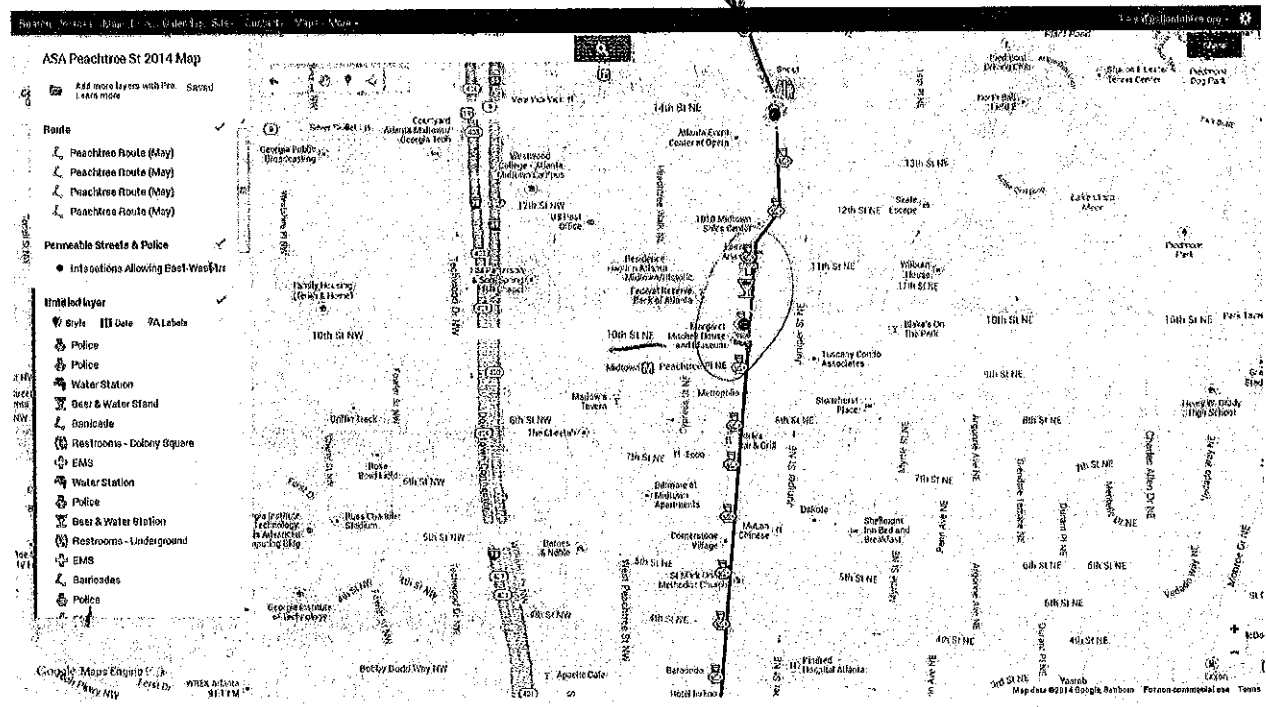

Atlanta Streets Alive – Peachtree Map - Midtown

(Includes barricades, water stations, restroom locations, and beer & water stations, & Police at intersections)

↓
Cont NEXT Page

Atlanta Streets Alive – Peachtree Map (Con't) - Downtown

(includes Barricades, water stations, restroom locations, beer & water stations, and police at intersections)