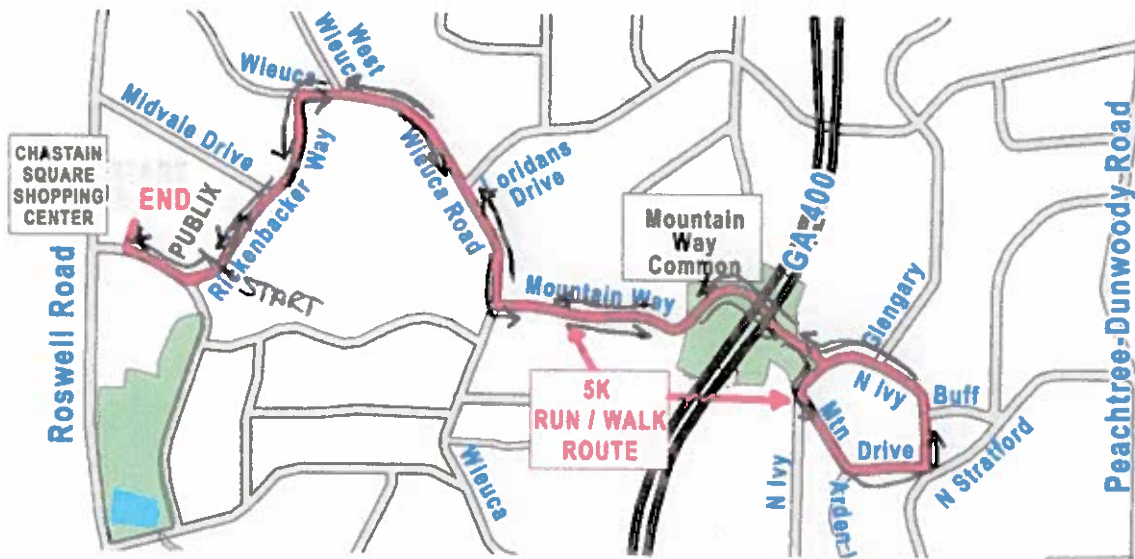

## June 7<sup>th</sup>, Mountain Way Common Midnight Pajama Jog Route.

Event starts and ends at Chastain Square. Check-in begins at 10:30 pm for midnight start.

- 1) Start on Rickenbacker Way at picnic tables
- 2) To Wieuca Road, turn right
- 3) To Mountain Way, turn left
- 4) Mountain Way to Mountain Drive
- 5) Mountain Drive to N. Ivy (loop)
- 6) To Mountain Way
- 7) Mountain Way back to Wieuca Road, turn right
- 8) Wieuca Road to Rickenbacker Way, turn left
- 9) Rickenbacker Way to entrance of Chastain Square
- 10) Finish in front of Publix