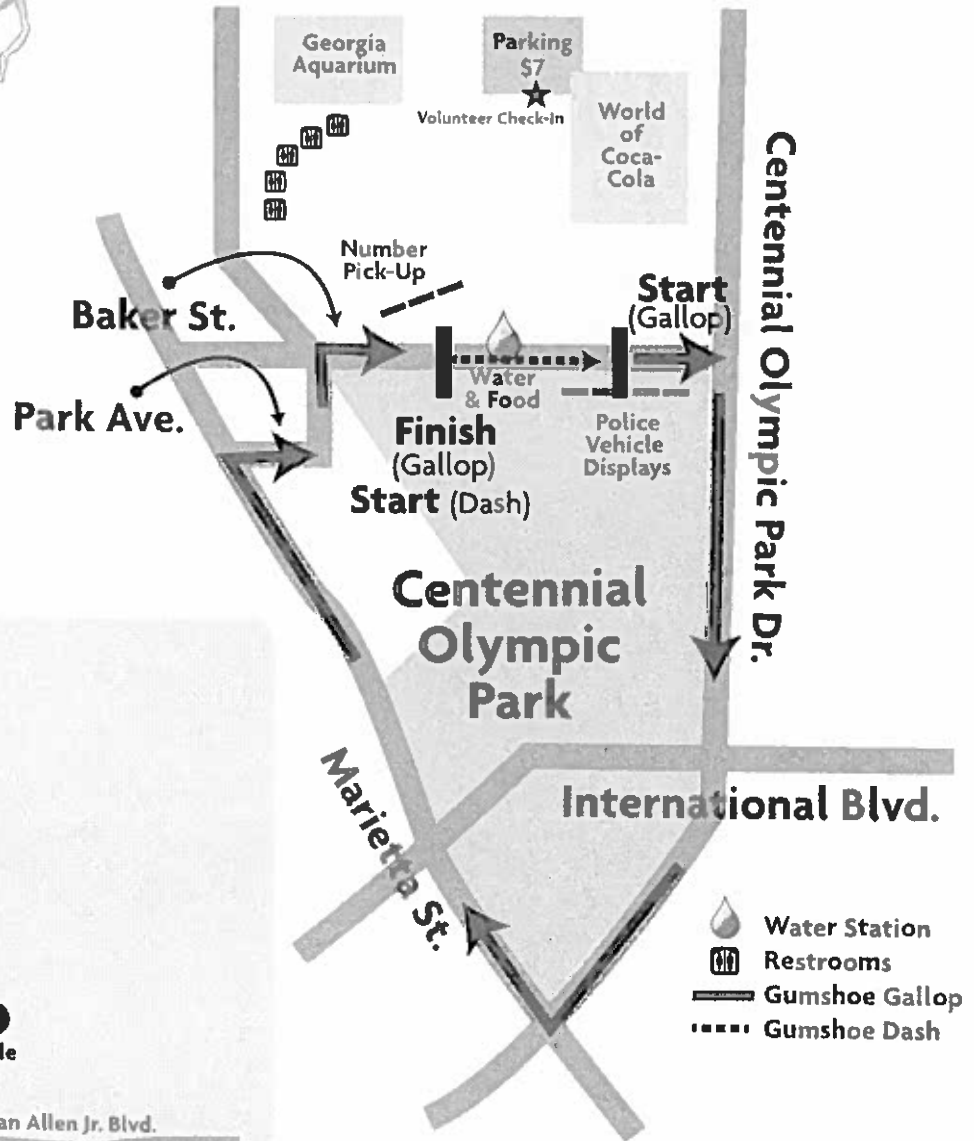

PEMBERTON PLACE

7:30 a.m. 5K Run/Walk | 8:30 a.m. Gumshoe Gallop & Dash

START AREA

- Water Station
- Restrooms
- Gumshoe Gallop
- Gumshoe Dash

Gumshoe Gallop & Dash Courses

5K Course