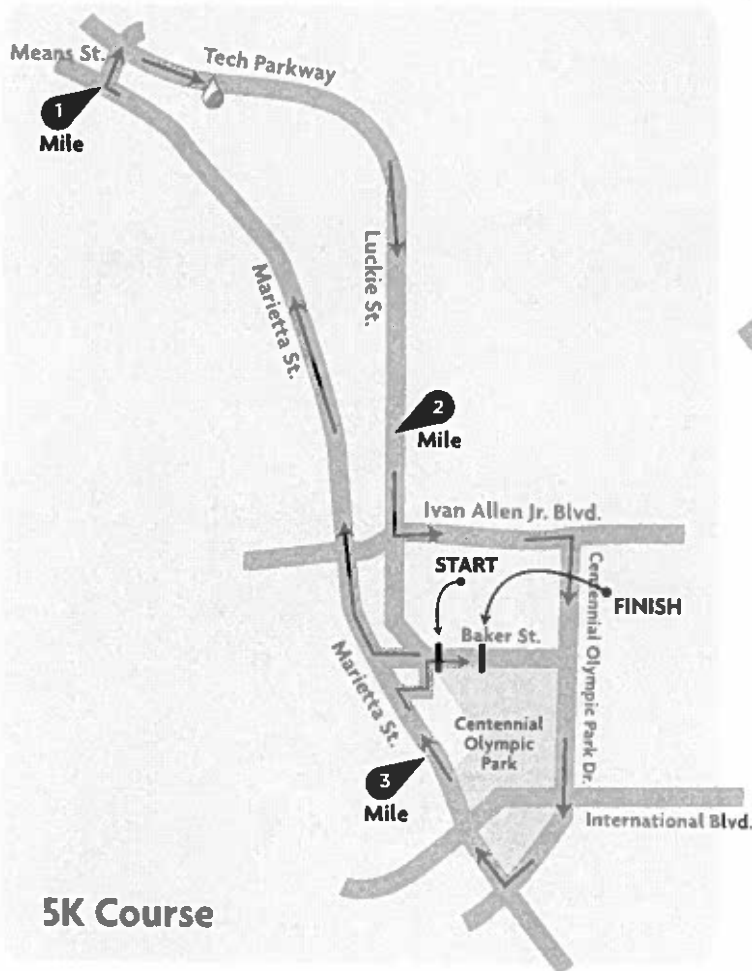

PEMBERTON PLACE

7:30 a.m. 5K Run/Walk | 8:30 a.m. Gumshoe Gallop & Dash

START AREA

- Water Station
- Restrooms
- Gumshoe Gallop
- Gumshoe Dash

Gumshoe Gallop & Dash Courses

5K Course