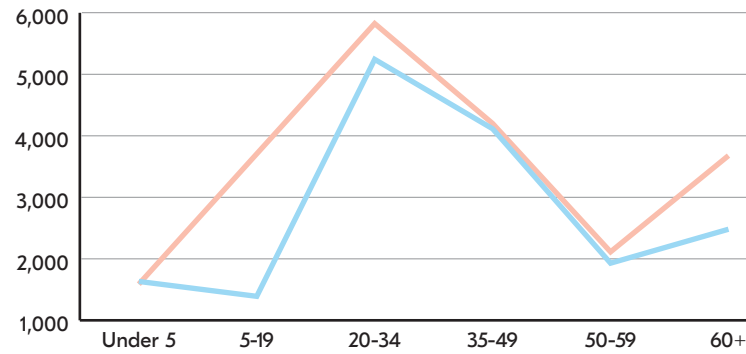

AT A GLANCE: CITY COUNCIL DISTRICT 9

CITY COUNCIL DISTRICT 9 has a total population of 40,132 persons which represents approximately 8% of the total population of Atlanta GA. This district's median household income is \$46,467.00 compared to the city's \$51,701.00. The poverty rate is 15.68% compared to the overall City rate of 22%. The racial composition is 58% Black, 31% White, 4% Asian, and 7% Other. Hispanics/Latinos represent 8%.

The median property value is \$215,686.00 and a home-ownership rate of 41%.

Most people in District 9 drive alone to work daily.

POPULATION

AGE BY GENDER

HOUSING

EDUCATIONAL ATTAINMENT

RACE AND ETHNICITY

TRANSPORTATION TO WORK

BY THE NUMBERS

TOTAL POPULATION
40,132

MEDIAN AGE
33

TOTAL HOUSING UNITS
23,470

PERSONS PER HOUSEHOLD
2.3

MEDIAN HOUSEHOLD INCOME
\$46,467

MOST COMMON COMMUTE METHOD
DRIVE ALONE

Department of
CITY PLANNING