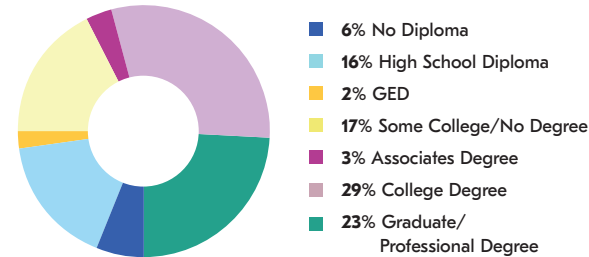

The median property value is \$215,686.00 and a home-ownership rate of 41%.

Most people in District 9 drive alone to work daily.

POPULATION

AGE BY GENDER

HOUSING

EDUCATIONAL ATTAINMENT

RACE AND ETHNICITY

TRANSPORTATION TO WORK

BY THE NUMBERS

TOTAL POPULATION
40,132

MEDIAN AGE
33

TOTAL HOUSING UNITS
23,470

PERSONS PER HOUSEHOLD
2.3

MEDIAN HOUSEHOLD INCOME
\$46,467

MOST COMMON COMMUTE METHOD
DRIVE ALONE

Department of
CITY PLANNING