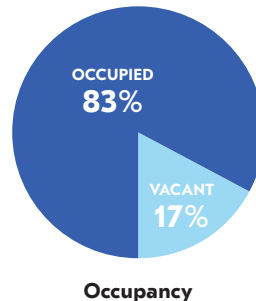

The median property value is \$215,686.00 and a home-ownership rate of 41%.

Most people in District 9 drive alone to work daily.

POPULATION

AGE BY GENDER

HOUSING

EDUCATIONAL ATTAINMENT

RACE AND ETHNICITY

TRANSPORTATION TO WORK

BY THE NUMBERS

TOTAL POPULATION
40,132

MEDIAN AGE
33

TOTAL HOUSING UNITS
23,470

PERSONS PER HOUSEHOLD
2.3

MEDIAN HOUSEHOLD INCOME
\$46,467

MOST COMMON COMMUTE METHOD
DRIVE ALONE

Department of
CITY PLANNING