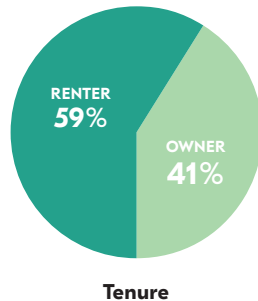

The median property value is \$215,686.00 and a home-ownership rate of 41%.

Most people in District 9 drive alone to work daily.

POPULATION

AGE BY GENDER

HOUSING

EDUCATIONAL ATTAINMENT

RACE AND ETHNICITY

TRANSPORTATION TO WORK

BY THE NUMBERS

TOTAL POPULATION
40,132

MEDIAN AGE
33

TOTAL HOUSING UNITS
23,470

PERSONS PER HOUSEHOLD
2.3

MEDIAN HOUSEHOLD INCOME
\$46,467

MOST COMMON COMMUTE METHOD
DRIVE ALONE

Department of
CITY PLANNING