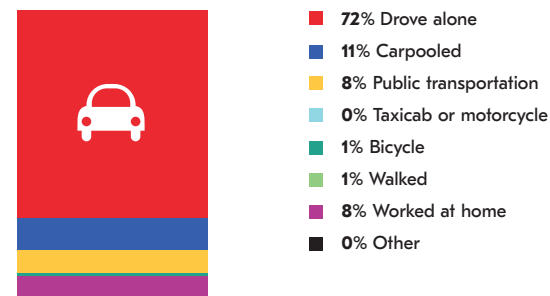

The median property value is \$215,686.00 and a home-ownership rate of 41%.

Most people in District 9 drive alone to work daily.

POPULATION

AGE BY GENDER

HOUSING

EDUCATIONAL ATTAINMENT

RACE AND ETHNICITY

TRANSPORTATION TO WORK