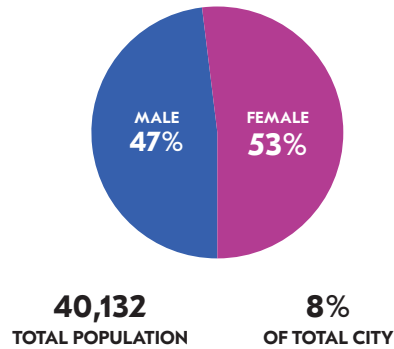

AT A GLANCE: CITY COUNCIL DISTRICT 9

CITY COUNCIL DISTRICT 9 has a total population of 40,132 persons which represents approximately 8% of the total population of Atlanta GA. This district's median household income is \$46,467.00 compared to the city's \$51,701.00. The poverty rate is 15.68% compared to the overall City rate of 22%. The racial composition is 58% Black, 31% White, 4% Asian, and 7% Other. Hispanics/Latinos represent 8%.

The median property value is \$215,686.00 and a home-ownership rate of 41%.

Most people in District 9 drive alone to work daily.

POPULATION

AGE BY GENDER

HOUSING

EDUCATIONAL ATTAINMENT

RACE AND ETHNICITY

TRANSPORTATION TO WORK

BY THE NUMBERS

TOTAL POPULATION
40,132

MEDIAN AGE
33

TOTAL HOUSING UNITS
23,470

PERSONS PER HOUSEHOLD
2.3

MEDIAN HOUSEHOLD INCOME
\$46,467

MOST COMMON COMMUTE METHOD
DRIVE ALONE

Department of
CITY PLANNING