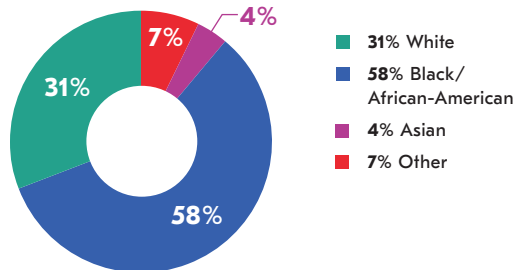

The median property value is \$215,686.00 and a home-ownership rate of 41%.

Most people in District 9 drive alone to work daily.

POPULATION

AGE BY GENDER

HOUSING

EDUCATIONAL ATTAINMENT

RACE AND ETHNICITY

TRANSPORTATION TO WORK

BY THE NUMBERS

TOTAL POPULATION
40,132

MEDIAN AGE
33

TOTAL HOUSING UNITS
23,470

PERSONS PER HOUSEHOLD
2.3

MEDIAN HOUSEHOLD INCOME
\$46,467

MOST COMMON COMMUTE METHOD
DRIVE ALONE

Department of
CITY PLANNING