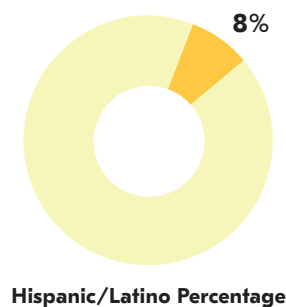

The median property value is \$215,686.00 and a home-ownership rate of 41%.

Most people in District 9 drive alone to work daily.

POPULATION

AGE BY GENDER

HOUSING

EDUCATIONAL ATTAINMENT

RACE AND ETHNICITY

TRANSPORTATION TO WORK

BY THE NUMBERS

TOTAL POPULATION
40,132

MEDIAN AGE
33

TOTAL HOUSING UNITS
23,470

PERSONS PER HOUSEHOLD
2.3

MEDIAN HOUSEHOLD INCOME
\$46,467

MOST COMMON COMMUTE METHOD
DRIVE ALONE

Department of
CITY PLANNING