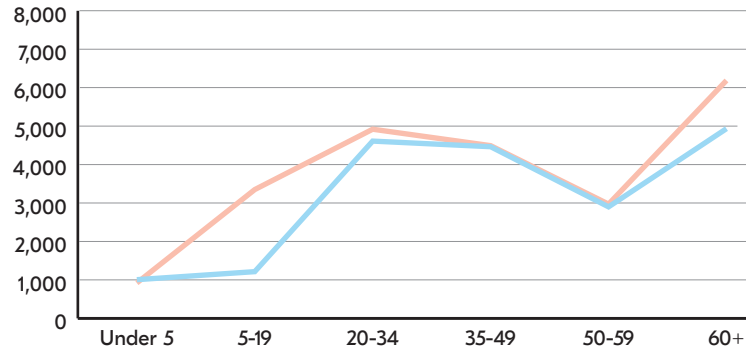

AT A GLANCE: CITY COUNCIL DISTRICT 8

CITY COUNCIL DISTRICT 8 has a total population of 44,516 persons, which represents approximately 9% of the total population of Atlanta, GA. This district's median household income is \$89,469.00 compared to the City's \$51,701.00. The poverty rate is 8.19% compared to the overall City rate of 22%. The racial composition is 13% Black, 74% White, 8% Asian, and 6% Other. Hispanics/Latinos represent 7%.

The median property value is \$492,837.00 and a home-ownership rate of 42%.

Most people in District 7 drive alone to work daily.

POPULATION

44,323 TOTAL POPULATION
9% OF TOTAL CITY

AGE BY GENDER

HOUSING

Tenure

Occupancy

EDUCATIONAL ATTAINMENT

RACE AND ETHNICITY

83% White
9% Black/African-American
6% Asian
3% Other

Hispanic/Latino Percentage

TRANSPORTATION TO WORK

BY THE NUMBERS

TOTAL POPULATION
44,323