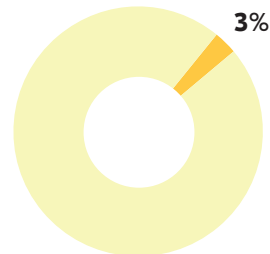

The median property value is \$492,837.00 and a home-ownership rate of 42%.

Most people in District 7 drive alone to work daily.

POPULATION

44,323 TOTAL POPULATION
9% OF TOTAL CITY

AGE BY GENDER

HOUSING

Tenure

Occupancy

EDUCATIONAL ATTAINMENT

RACE AND ETHNICITY

83% White
9% Black/African-American
6% Asian
3% Other

Hispanic/Latino Percentage

TRANSPORTATION TO WORK

BY THE NUMBERS

TOTAL POPULATION
44,323

MEDIAN AGE
41

TOTAL HOUSING UNITS
23,470

PERSONS PER HOUSEHOLD
2.04

MEDIAN HOUSEHOLD INCOME
\$106,751

MOST COMMON COMMUTE METHOD
DRIVE ALONE

Department of
CITY PLANNING