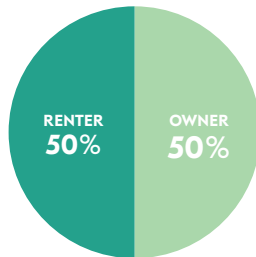

The median property value is \$492,837.00 and a home-ownership rate of 42%.

Most people in District 7 drive alone to work daily.

POPULATION

44,323 TOTAL POPULATION
9% OF TOTAL CITY

AGE BY GENDER

HOUSING

Tenure

Occupancy

EDUCATIONAL ATTAINMENT

RACE AND ETHNICITY

83% White
9% Black/African-American
6% Asian
3% Other

Hispanic/Latino Percentage

TRANSPORTATION TO WORK

BY THE NUMBERS

TOTAL POPULATION
44,323