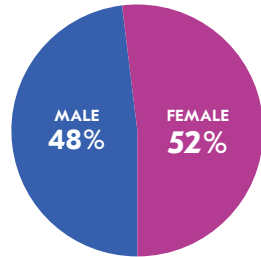

AT A GLANCE: CITY COUNCIL DISTRICT 8

CITY COUNCIL DISTRICT 8 has a total population of 44,516 persons, which represents approximately 9% of the total population of Atlanta, GA. This district's median household income is \$89,469.00 compared to the City's \$51,701.00. The poverty rate is 8.19% compared to the overall City rate of 22%. The racial composition is 13% Black, 74% White, 8% Asian, and 6% Other. Hispanics/Latinos represent 7%.

The median property value is \$492,837.00 and a home-ownership rate of 42%.

Most people in District 7 drive alone to work daily.

POPULATION

44,323 TOTAL POPULATION
9% OF TOTAL CITY

AGE BY GENDER

HOUSING

Tenure

Occupancy

EDUCATIONAL ATTAINMENT

RACE AND ETHNICITY

83% White
9% Black/African-American
6% Asian
3% Other

Hispanic/Latino Percentage

TRANSPORTATION TO WORK

BY THE NUMBERS

TOTAL POPULATION
44,323