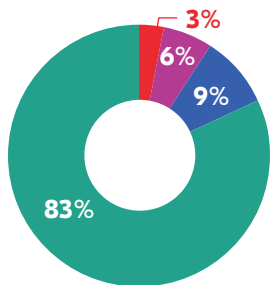

The median property value is \$492,837.00 and a home-ownership rate of 42%.

Most people in District 7 drive alone to work daily.

POPULATION

44,323 TOTAL POPULATION
9% OF TOTAL CITY

AGE BY GENDER

HOUSING

Tenure

Occupancy

EDUCATIONAL ATTAINMENT

RACE AND ETHNICITY

83% White
9% Black/African-American
6% Asian
3% Other

Hispanic/Latino Percentage

TRANSPORTATION TO WORK

BY THE NUMBERS

TOTAL POPULATION
44,323