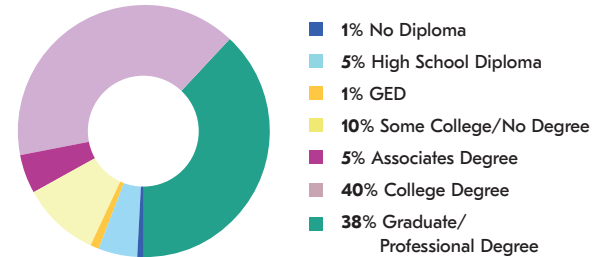

The median property value is \$492,837.00 and a home-ownership rate of 42%.

Most people in District 7 drive alone to work daily.

POPULATION

44,323 TOTAL POPULATION
9% OF TOTAL CITY

AGE BY GENDER

HOUSING

Tenure

Occupancy

EDUCATIONAL ATTAINMENT

RACE AND ETHNICITY

83% White
9% Black/African-American
6% Asian
3% Other

Hispanic/Latino Percentage

TRANSPORTATION TO WORK

BY THE NUMBERS

TOTAL POPULATION
44,323