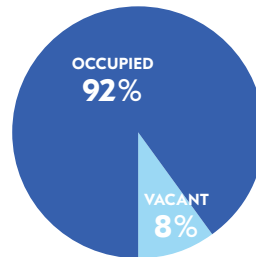

The median property value is \$492,837.00 and a home-ownership rate of 42%.

Most people in District 7 drive alone to work daily.

POPULATION

44,323 TOTAL POPULATION
9% OF TOTAL CITY

AGE BY GENDER

HOUSING

Tenure

Occupancy

EDUCATIONAL ATTAINMENT

RACE AND ETHNICITY

83% White
9% Black/African-American
6% Asian
3% Other

Hispanic/Latino Percentage

TRANSPORTATION TO WORK

BY THE NUMBERS

TOTAL POPULATION
44,323