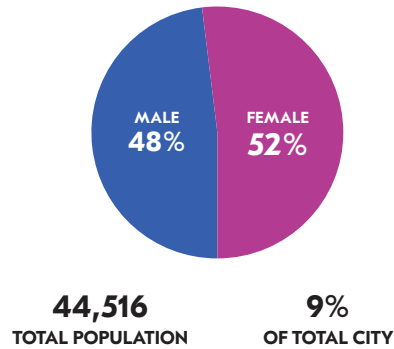

AT A GLANCE: CITY COUNCIL DISTRICT 7

CITY COUNCIL DISTRICT 7 has a total population of 44,516 persons, which represents approximately 9% of the total population of Atlanta, GA. This district's median household income is \$89,469.00 compared to the City's \$51,701.00. The poverty rate is 8.19% compared to the overall City rate of 22%. The racial composition is 13% Black, 74% White, 8% Asian, and 6% Other. Hispanics/Latinos represent 7%.

The median property value is \$492,837.00 and a home-ownership rate of 42%.

Most people in District 7 drive alone to work daily.

POPULATION

AGE BY GENDER

HOUSING

EDUCATIONAL ATTAINMENT

RACE AND ETHNICITY

TRANSPORTATION TO WORK

BY THE NUMBERS

TOTAL POPULATION
44,516

MEDIAN AGE
37.2

TOTAL HOUSING UNITS
27,322

PERSONS PER HOUSEHOLD
1.81

MEDIAN HOUSEHOLD INCOME
\$89,469

MOST COMMON COMMUTE METHOD
DRIVE ALONE

Department of
CITY PLANNING