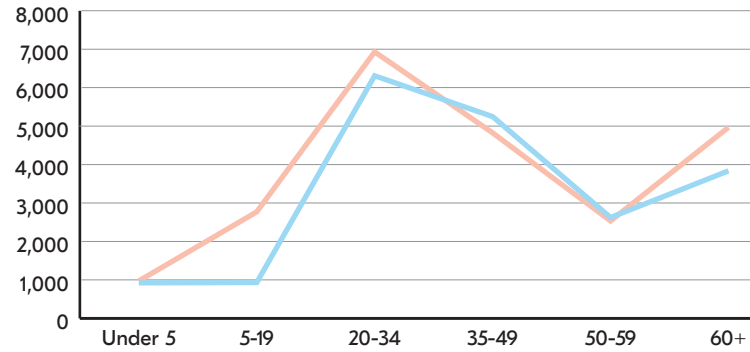

AT A GLANCE: CITY COUNCIL DISTRICT 7

CITY COUNCIL DISTRICT 7 has a total population of 44,516 persons, which represents approximately 9% of the total population of Atlanta, GA. This district's median household income is \$89,469.00 compared to the City's \$51,701.00. The poverty rate is 8.19% compared to the overall City rate of 22%. The racial composition is 13% Black, 74% White, 8% Asian, and 6% Other. Hispanics/Latinos represent 7%.

The median property value is \$492,837.00 and a home-ownership rate of 42%.

Most people in District 7 drive alone to work daily.

POPULATION

AGE BY GENDER

HOUSING

EDUCATIONAL ATTAINMENT

RACE AND ETHNICITY

TRANSPORTATION TO WORK

BY THE NUMBERS

TOTAL POPULATION
44,516

MEDIAN AGE
37.2

TOTAL HOUSING UNITS
27,322

PERSONS PER HOUSEHOLD
1.81

MEDIAN HOUSEHOLD INCOME
\$89,469

MOST COMMON COMMUTE METHOD
DRIVE ALONE

Department of
CITY PLANNING