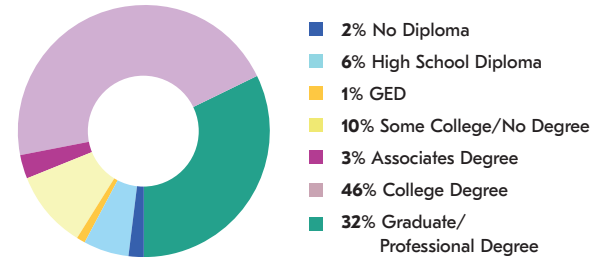

AT A GLANCE: CITY COUNCIL DISTRICT 7

CITY COUNCIL DISTRICT 7 has a total population of 44,516 persons, which represents approximately 9% of the total population of Atlanta, GA. This district's median household income is \$89,469.00 compared to the City's \$51,701.00. The poverty rate is 8.19% compared to the overall City rate of 22%. The racial composition is 13% Black, 74% White, 8% Asian, and 6% Other. Hispanics/Latinos represent 7%.

The median property value is \$492,837.00 and a home-ownership rate of 42%.

Most people in District 7 drive alone to work daily.

POPULATION

AGE BY GENDER

HOUSING

EDUCATIONAL ATTAINMENT

RACE AND ETHNICITY

TRANSPORTATION TO WORK

BY THE NUMBERS

TOTAL POPULATION
44,516

MEDIAN AGE
37.2

TOTAL HOUSING UNITS
27,322

PERSONS PER HOUSEHOLD
1.81

MEDIAN HOUSEHOLD INCOME
\$89,469

MOST COMMON COMMUTE METHOD
DRIVE ALONE

Department of
CITY PLANNING