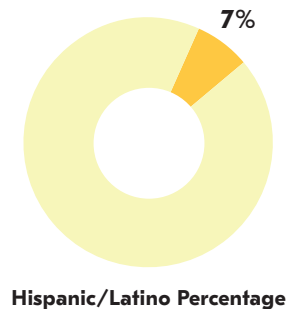

AT A GLANCE: CITY COUNCIL DISTRICT 7

CITY COUNCIL DISTRICT 7 has a total population of 44,516 persons, which represents approximately 9% of the total population of Atlanta, GA. This district's median household income is \$89,469.00 compared to the City's \$51,701.00. The poverty rate is 8.19% compared to the overall City rate of 22%. The racial composition is 13% Black, 74% White, 8% Asian, and 6% Other. Hispanics/Latinos represent 7%.

The median property value is \$492,837.00 and a home-ownership rate of 42%.

Most people in District 7 drive alone to work daily.

POPULATION

AGE BY GENDER

HOUSING

EDUCATIONAL ATTAINMENT

RACE AND ETHNICITY

TRANSPORTATION TO WORK

BY THE NUMBERS

TOTAL POPULATION
44,516

MEDIAN AGE
37.2

TOTAL HOUSING UNITS
27,322

PERSONS PER HOUSEHOLD
1.81

MEDIAN HOUSEHOLD INCOME
\$89,469

MOST COMMON COMMUTE METHOD
DRIVE ALONE

Department of
CITY PLANNING