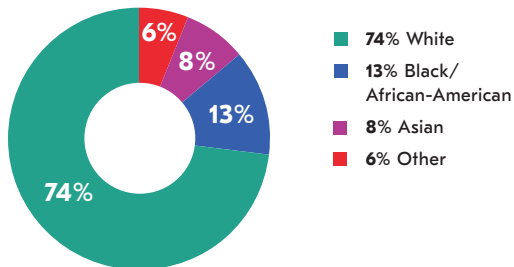

AT A GLANCE: CITY COUNCIL DISTRICT 7

CITY COUNCIL DISTRICT 7 has a total population of 44,516 persons, which represents approximately 9% of the total population of Atlanta, GA. This district's median household income is \$89,469.00 compared to the City's \$51,701.00. The poverty rate is 8.19% compared to the overall City rate of 22%. The racial composition is 13% Black, 74% White, 8% Asian, and 6% Other. Hispanics/Latinos represent 7%.

The median property value is \$492,837.00 and a home-ownership rate of 42%.

Most people in District 7 drive alone to work daily.

POPULATION

AGE BY GENDER

HOUSING

EDUCATIONAL ATTAINMENT

RACE AND ETHNICITY

TRANSPORTATION TO WORK

BY THE NUMBERS

TOTAL POPULATION
44,516

MEDIAN AGE
37.2

TOTAL HOUSING UNITS
27,322

PERSONS PER HOUSEHOLD
1.81

MEDIAN HOUSEHOLD INCOME
\$89,469

MOST COMMON COMMUTE METHOD
DRIVE ALONE

Department of
CITY PLANNING