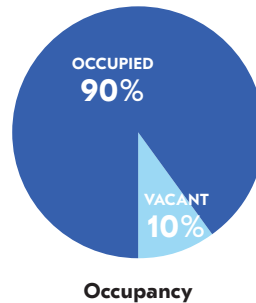

The median property value is \$492,837.00 and a home-ownership rate of 42%.

Most people in District 7 drive alone to work daily.

POPULATION

AGE BY GENDER

HOUSING

EDUCATIONAL ATTAINMENT

RACE AND ETHNICITY

TRANSPORTATION TO WORK

BY THE NUMBERS

TOTAL POPULATION
44,516

MEDIAN AGE
37.2

TOTAL HOUSING UNITS
27,322

PERSONS PER HOUSEHOLD
1.81

MEDIAN HOUSEHOLD INCOME
\$89,469

MOST COMMON COMMUTE METHOD
DRIVE ALONE

Department of
CITY PLANNING