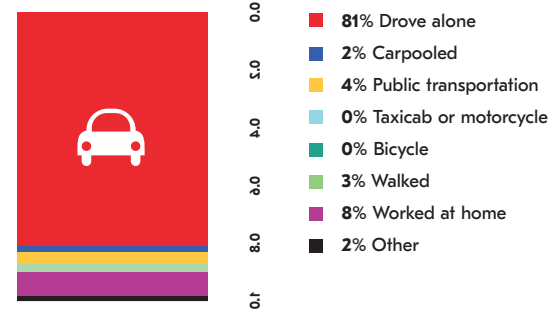

AT A GLANCE: CITY COUNCIL DISTRICT 7

CITY COUNCIL DISTRICT 7 has a total population of 44,516 persons, which represents approximately 9% of the total population of Atlanta, GA. This district's median household income is \$89,469.00 compared to the City's \$51,701.00. The poverty rate is 8.19% compared to the overall City rate of 22%. The racial composition is 13% Black, 74% White, 8% Asian, and 6% Other. Hispanics/Latinos represent 7%.

The median property value is \$492,837.00 and a home-ownership rate of 42%.

Most people in District 7 drive alone to work daily.

POPULATION

AGE BY GENDER

HOUSING

EDUCATIONAL ATTAINMENT

RACE AND ETHNICITY

TRANSPORTATION TO WORK

BY THE NUMBERS

TOTAL POPULATION
44,516

MEDIAN AGE
37.2

TOTAL HOUSING UNITS
27,322

PERSONS PER HOUSEHOLD
1.81

MEDIAN HOUSEHOLD INCOME
\$89,469

MOST COMMON COMMUTE METHOD
DRIVE ALONE

Department of
CITY PLANNING