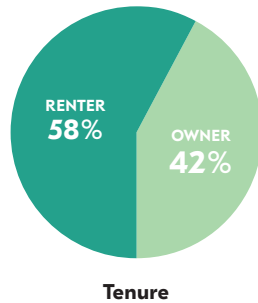

The median property value is \$492,837.00 and a home-ownership rate of 42%.

Most people in District 7 drive alone to work daily.

POPULATION

AGE BY GENDER

HOUSING

EDUCATIONAL ATTAINMENT

RACE AND ETHNICITY

TRANSPORTATION TO WORK

BY THE NUMBERS

TOTAL POPULATION
44,516

MEDIAN AGE
37.2

TOTAL HOUSING UNITS
27,322

PERSONS PER HOUSEHOLD
1.81

MEDIAN HOUSEHOLD INCOME
\$89,469

MOST COMMON COMMUTE METHOD
DRIVE ALONE

Department of
CITY PLANNING