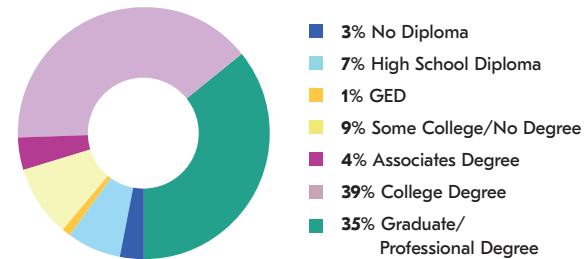

The median property value is \$564,330.00 and a home-ownership rate of 36%.

Most people in District 6 drive alone to work daily.

POPULATION

AGE BY GENDER

HOUSING

EDUCATIONAL ATTAINMENT

RACE AND ETHNICITY

TRANSPORTATION TO WORK

BY THE NUMBERS

TOTAL POPULATION
48,841

MEDIAN AGE
33.4

TOTAL HOUSING UNITS
26,309

PERSONS PER HOUSEHOLD
1.93

MEDIAN HOUSEHOLD INCOME
\$76,667

MOST COMMON COMMUTE METHOD
DRIVE ALONE

Department of
CITY PLANNING