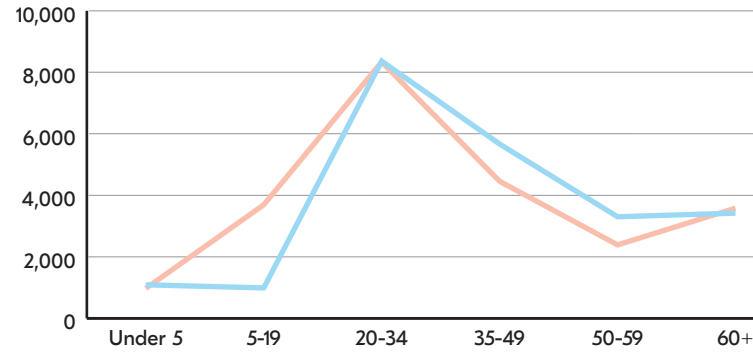

AT A GLANCE: CITY COUNCIL DISTRICT 6

CITY COUNCIL DISTRICT 6 has a total population of 48,841 persons which represents approximately 10% of the total population of Atlanta GA. This district's median household income is \$76,667.00 compared to the city's \$51,701.00. The poverty rate is 10.05% compared to the overall City rate of 22%. The racial composition is 14% Black, 69% White, 8% Asian, and 9% Other. Hispanics/Latinos represent 11%.

The median property value is \$564,330.00 and a home-ownership rate of 36%.

Most people in District 6 drive alone to work daily.

POPULATION

AGE BY GENDER

HOUSING

EDUCATIONAL ATTAINMENT

RACE AND ETHNICITY

TRANSPORTATION TO WORK

BY THE NUMBERS

TOTAL POPULATION
48,841

MEDIAN AGE
33.4

TOTAL HOUSING UNITS
26,309

PERSONS PER HOUSEHOLD
1.93

MEDIAN HOUSEHOLD INCOME
\$76,667

MOST COMMON COMMUTE METHOD
DRIVE ALONE

Department of
CITY PLANNING