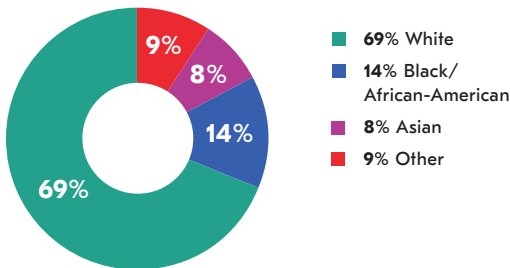

AT A GLANCE: CITY COUNCIL DISTRICT 6

CITY COUNCIL DISTRICT 6 has a total population of 48,841 persons which represents approximately 10% of the total population of Atlanta GA. This district's median household income is \$76,667.00 compared to the city's \$51,701.00. The poverty rate is 10.05% compared to the overall City rate of 22%. The racial composition is 14% Black, 69% White, 8% Asian, and 9% Other. Hispanics/Latinos represent 11%.

The median property value is \$564,330.00 and a home-ownership rate of 36%.

Most people in District 6 drive alone to work daily.

POPULATION

AGE BY GENDER

HOUSING

EDUCATIONAL ATTAINMENT

RACE AND ETHNICITY

TRANSPORTATION TO WORK

BY THE NUMBERS

TOTAL POPULATION
48,841

MEDIAN AGE
33.4

TOTAL HOUSING UNITS
26,309

PERSONS PER HOUSEHOLD
1.93

MEDIAN HOUSEHOLD INCOME
\$76,667

MOST COMMON COMMUTE METHOD
DRIVE ALONE

Department of
CITY PLANNING