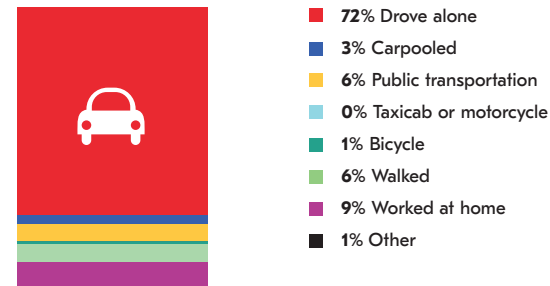

The median property value is \$564,330.00 and a home-ownership rate of 36%.

Most people in District 6 drive alone to work daily.

POPULATION

AGE BY GENDER

HOUSING

EDUCATIONAL ATTAINMENT

RACE AND ETHNICITY

TRANSPORTATION TO WORK