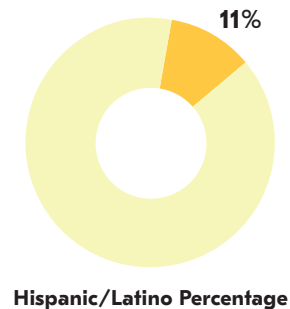

AT A GLANCE: CITY COUNCIL DISTRICT 6

CITY COUNCIL DISTRICT 6 has a total population of 48,841 persons which represents approximately 10% of the total population of Atlanta GA. This district's median household income is \$76,667.00 compared to the city's \$51,701.00. The poverty rate is 10.05% compared to the overall City rate of 22%. The racial composition is 14% Black, 69% White, 8% Asian, and 9% Other. Hispanics/Latinos represent 11%.

The median property value is \$564,330.00 and a home-ownership rate of 36%.

Most people in District 6 drive alone to work daily.

POPULATION

AGE BY GENDER

HOUSING

EDUCATIONAL ATTAINMENT

RACE AND ETHNICITY

TRANSPORTATION TO WORK

BY THE NUMBERS

TOTAL POPULATION
48,841

MEDIAN AGE
33.4

TOTAL HOUSING UNITS
26,309

PERSONS PER HOUSEHOLD
1.93

MEDIAN HOUSEHOLD INCOME
\$76,667

MOST COMMON COMMUTE METHOD
DRIVE ALONE

Department of
CITY PLANNING