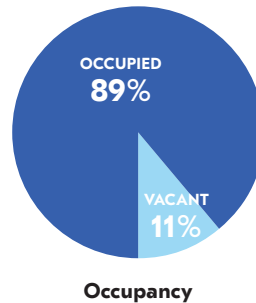

The median property value is \$564,330.00 and a home-ownership rate of 36%.

Most people in District 6 drive alone to work daily.

POPULATION

AGE BY GENDER

HOUSING

EDUCATIONAL ATTAINMENT

RACE AND ETHNICITY

TRANSPORTATION TO WORK

BY THE NUMBERS

TOTAL POPULATION
48,841

MEDIAN AGE
33.4

TOTAL HOUSING UNITS
26,309

PERSONS PER HOUSEHOLD
1.93

MEDIAN HOUSEHOLD INCOME
\$76,667

MOST COMMON COMMUTE METHOD
DRIVE ALONE

Department of
CITY PLANNING