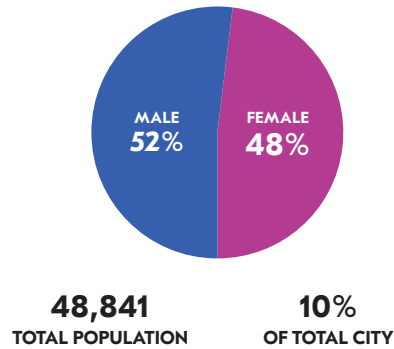

AT A GLANCE: CITY COUNCIL DISTRICT 6

CITY COUNCIL DISTRICT 6 has a total population of 48,841 persons which represents approximately 10% of the total population of Atlanta GA. This district's median household income is \$76,667.00 compared to the city's \$51,701.00. The poverty rate is 10.05% compared to the overall City rate of 22%. The racial composition is 14% Black, 69% White, 8% Asian, and 9% Other. Hispanics/Latinos represent 11%.

The median property value is \$564,330.00 and a home-ownership rate of 36%.

Most people in District 6 drive alone to work daily.

POPULATION

AGE BY GENDER

HOUSING

EDUCATIONAL ATTAINMENT

RACE AND ETHNICITY

TRANSPORTATION TO WORK

BY THE NUMBERS

TOTAL POPULATION
48,841

MEDIAN AGE
33.4

TOTAL HOUSING UNITS
26,309

PERSONS PER HOUSEHOLD
1.93

MEDIAN HOUSEHOLD INCOME
\$76,667

MOST COMMON COMMUTE METHOD
DRIVE ALONE

Department of
CITY PLANNING