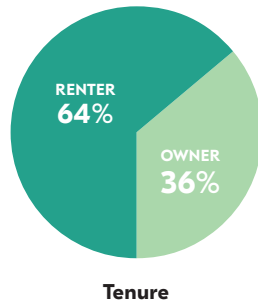

The median property value is \$564,330.00 and a home-ownership rate of 36%.

Most people in District 6 drive alone to work daily.

POPULATION

AGE BY GENDER

HOUSING

EDUCATIONAL ATTAINMENT

RACE AND ETHNICITY

TRANSPORTATION TO WORK

BY THE NUMBERS

TOTAL POPULATION
48,841

MEDIAN AGE
33.4

TOTAL HOUSING UNITS
26,309

PERSONS PER HOUSEHOLD
1.93

MEDIAN HOUSEHOLD INCOME
\$76,667

MOST COMMON COMMUTE METHOD
DRIVE ALONE

Department of
CITY PLANNING