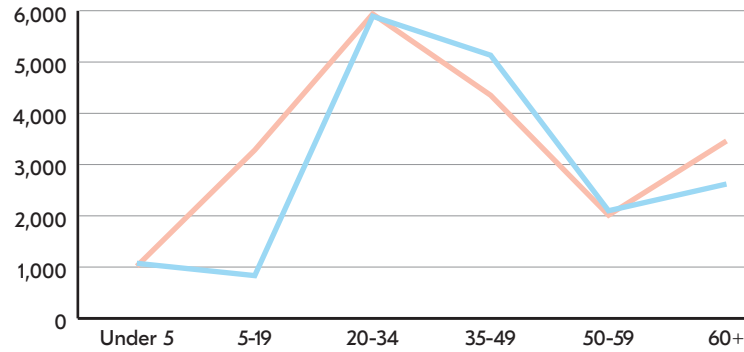

AT A GLANCE: CITY COUNCIL DISTRICT 5

CITY COUNCIL DISTRICT 5 has a total population of 39,707 persons which represents approximately 8% of the total population of Atlanta GA. This district's median household income is \$56,466.00 compared to the City's \$51,701.00. The poverty rate is 17% compared to the overall City rate of 22%. The racial composition is 50% Black, 42% White, 3% Asian, and 4% Other. Hispanics/Latinos represent 3%.

The median property value is \$263,879.00 and a home-ownership rate of 46%.

Most people in District 5 drive alone to work daily.

POPULATION

AGE BY GENDER

HOUSING

EDUCATIONAL ATTAINMENT

RACE AND ETHNICITY

TRANSPORTATION TO WORK

BY THE NUMBERS

TOTAL POPULATION
39,707

MEDIAN AGE
34.8

TOTAL HOUSING UNITS
21,928

PERSONS PER HOUSEHOLD
1.99

MEDIAN HOUSEHOLD INCOME
\$56,466

MOST COMMON COMMUTE METHOD
DRIVE ALONE