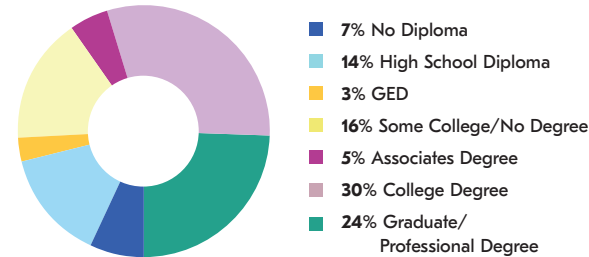

AT A GLANCE: CITY COUNCIL DISTRICT 5

CITY COUNCIL DISTRICT 5 has a total population of 39,707 persons which represents approximately 8% of the total population of Atlanta GA. This district's median household income is \$56,466.00 compared to the City's \$51,701.00. The poverty rate is 17% compared to the overall City rate of 22%. The racial composition is 50% Black, 42% White, 3% Asian, and 4% Other. Hispanics/Latinos represent 3%.

The median property value is \$263,879.00 and a home-ownership rate of 46%.

Most people in District 5 drive alone to work daily.

POPULATION

AGE BY GENDER

HOUSING

EDUCATIONAL ATTAINMENT

RACE AND ETHNICITY

TRANSPORTATION TO WORK

BY THE NUMBERS

TOTAL POPULATION
39,707

MEDIAN AGE
34.8

TOTAL HOUSING UNITS
21,928

PERSONS PER HOUSEHOLD
1.99

MEDIAN HOUSEHOLD INCOME
\$56,466

MOST COMMON COMMUTE METHOD
DRIVE ALONE