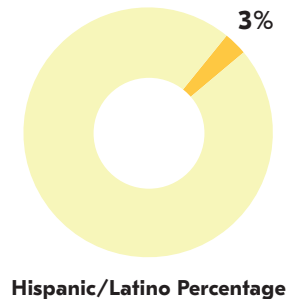

AT A GLANCE: CITY COUNCIL DISTRICT 5

CITY COUNCIL DISTRICT 5 has a total population of 39,707 persons which represents approximately 8% of the total population of Atlanta GA. This district's median household income is \$56,466.00 compared to the City's \$51,701.00. The poverty rate is 17% compared to the overall City rate of 22%. The racial composition is 50% Black, 42% White, 3% Asian, and 4% Other. Hispanics/Latinos represent 3%.

The median property value is \$263,879.00 and a home-ownership rate of 46%.

Most people in District 5 drive alone to work daily.

POPULATION

AGE BY GENDER

HOUSING

EDUCATIONAL ATTAINMENT

RACE AND ETHNICITY

TRANSPORTATION TO WORK

BY THE NUMBERS

TOTAL POPULATION
39,707

MEDIAN AGE
34.8

TOTAL HOUSING UNITS
21,928

PERSONS PER HOUSEHOLD
1.99

MEDIAN HOUSEHOLD INCOME
\$56,466

MOST COMMON COMMUTE METHOD
DRIVE ALONE