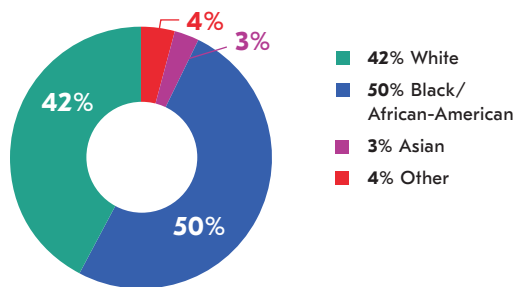

AT A GLANCE: CITY COUNCIL DISTRICT 5

CITY COUNCIL DISTRICT 5 has a total population of 39,707 persons which represents approximately 8% of the total population of Atlanta GA. This district's median household income is \$56,466.00 compared to the City's \$51,701.00. The poverty rate is 17% compared to the overall City rate of 22%. The racial composition is 50% Black, 42% White, 3% Asian, and 4% Other. Hispanics/Latinos represent 3%.

The median property value is \$263,879.00 and a home-ownership rate of 46%.

Most people in District 5 drive alone to work daily.

POPULATION

AGE BY GENDER

HOUSING

EDUCATIONAL ATTAINMENT

RACE AND ETHNICITY

TRANSPORTATION TO WORK

BY THE NUMBERS

TOTAL POPULATION
39,707

MEDIAN AGE
34.8

TOTAL HOUSING UNITS
21,928

PERSONS PER HOUSEHOLD
1.99

MEDIAN HOUSEHOLD INCOME
\$56,466

MOST COMMON COMMUTE METHOD
DRIVE ALONE