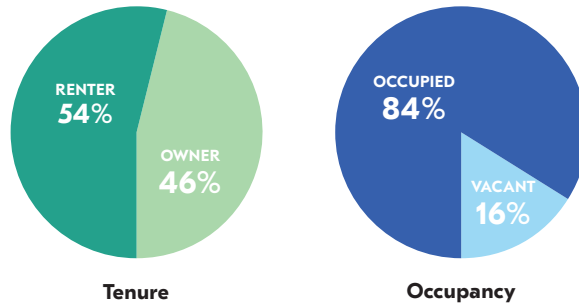

The median property value is \$263,879.00 and a home-ownership rate of 46%.

Most people in District 5 drive alone to work daily.

POPULATION

AGE BY GENDER

HOUSING

EDUCATIONAL ATTAINMENT

RACE AND ETHNICITY

TRANSPORTATION TO WORK

BY THE NUMBERS

TOTAL POPULATION
39,707

MEDIAN AGE
34.8

TOTAL HOUSING UNITS
21,928

PERSONS PER HOUSEHOLD
1.99

MEDIAN HOUSEHOLD INCOME
\$56,466

MOST COMMON COMMUTE METHOD
DRIVE ALONE