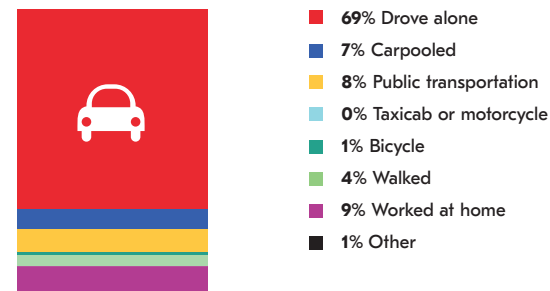

The median property value is \$263,879.00 and a home-ownership rate of 46%.

Most people in District 5 drive alone to work daily.

POPULATION

AGE BY GENDER

HOUSING

EDUCATIONAL ATTAINMENT

RACE AND ETHNICITY

TRANSPORTATION TO WORK