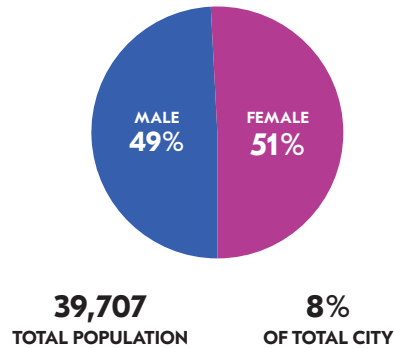

AT A GLANCE: CITY COUNCIL DISTRICT 5

CITY COUNCIL DISTRICT 5 has a total population of 39,707 persons which represents approximately 8% of the total population of Atlanta GA. This district's median household income is \$56,466.00 compared to the City's \$51,701.00. The poverty rate is 17% compared to the overall City rate of 22%. The racial composition is 50% Black, 42% White, 3% Asian, and 4% Other. Hispanics/Latinos represent 3%.

The median property value is \$263,879.00 and a home-ownership rate of 46%.

Most people in District 5 drive alone to work daily.

POPULATION

AGE BY GENDER

HOUSING

EDUCATIONAL ATTAINMENT

RACE AND ETHNICITY

TRANSPORTATION TO WORK

BY THE NUMBERS

TOTAL POPULATION
39,707

MEDIAN AGE
34.8

TOTAL HOUSING UNITS
21,928

PERSONS PER HOUSEHOLD
1.99

MEDIAN HOUSEHOLD INCOME
\$56,466

MOST COMMON COMMUTE METHOD
DRIVE ALONE