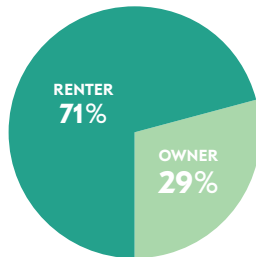

The median property value is \$137,053.00 and a home-ownership rate of 29%.

Most people in District 4 drive alone to work daily.

POPULATION

35,768
TOTAL POPULATION

7%
OF TOTAL CITY

AGE BY GENDER

HOUSING

Tenure

Occupancy

EDUCATIONAL ATTAINMENT

- 13% No Diploma
- 24% High School Diploma
- 4% GED
- 24% Some College/No Degree
- 7% Associates Degree
- 13% College Degree
- 10% Graduate/Professional Degree

RACE AND ETHNICITY