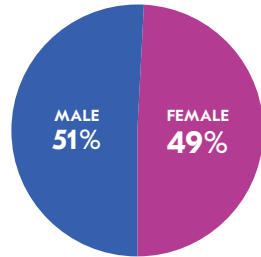

AT A GLANCE: CITY COUNCIL DISTRICT 4

CITY COUNCIL DISTRICT 4 has a total population of 35,768 persons which represents approximately 7% of the total population of Atlanta GA. This district's median household income is \$27,975.00 compared to the City's \$51,701.00. The poverty rate is 33.8% compared to the overall City rate of 22%. The racial composition is 86% Black, 9% White, 3% Asian, and 3% Other. Hispanics/Latinos represent 2%.

The median property value is \$137,053.00 and a home-ownership rate of 29%.

Most people in District 4 drive alone to work daily.

POPULATION

35,768
TOTAL POPULATION

7%
OF TOTAL CITY

AGE BY GENDER

HOUSING

Tenure