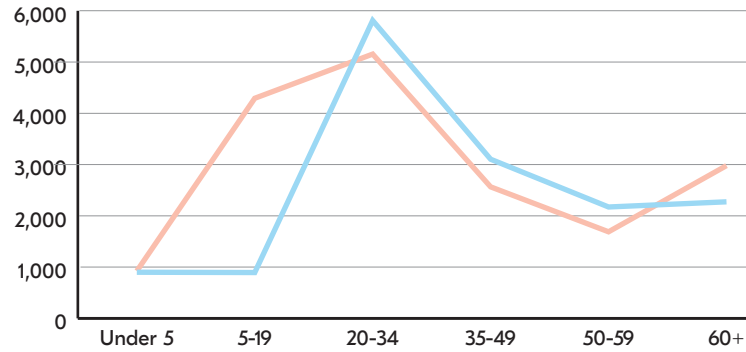

AT A GLANCE: CITY COUNCIL DISTRICT 4

CITY COUNCIL DISTRICT 4 has a total population of 35,768 persons which represents approximately 7% of the total population of Atlanta GA. This district's median household income is \$27,975.00 compared to the City's \$51,701.00. The poverty rate is 33.8% compared to the overall City rate of 22%. The racial composition is 86% Black, 9% White, 3% Asian, and 3% Other. Hispanics/Latinos represent 2%.

The median property value is \$137,053.00 and a home-ownership rate of 29%.

Most people in District 4 drive alone to work daily.

POPULATION

35,768
TOTAL POPULATION

7%
OF TOTAL CITY

AGE BY GENDER

HOUSING

Tenure

Occupancy

EDUCATIONAL ATTAINMENT

- 13% No Diploma
- 24% High School Diploma
- 4% GED
- 24% Some College/No Degree
- 7% Associates Degree
- 13% College Degree
- 10% Graduate/Professional Degree

RACE AND ETHNICITY