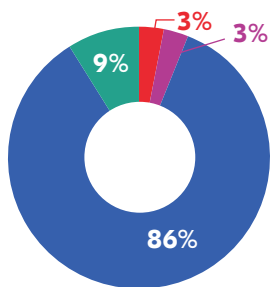

AT A GLANCE: CITY COUNCIL DISTRICT 4

CITY COUNCIL DISTRICT 4 has a total population of 35,768 persons which represents approximately 7% of the total population of Atlanta GA. This district's median household income is \$27,975.00 compared to the City's \$51,701.00. The poverty rate is 33.8% compared to the overall City rate of 22%. The racial composition is 86% Black, 9% White, 3% Asian, and 3% Other. Hispanics/Latinos represent 2%.

The median property value is \$137,053.00 and a home-ownership rate of 29%.

Most people in District 4 drive alone to work daily.

POPULATION

35,768
TOTAL POPULATION

7%
OF TOTAL CITY

AGE BY GENDER

HOUSING

Tenure

Occupancy

EDUCATIONAL ATTAINMENT

- 13% No Diploma
- 24% High School Diploma
- 4% GED
- 24% Some College/No Degree
- 7% Associates Degree
- 13% College Degree
- 10% Graduate/Professional Degree

RACE AND ETHNICITY