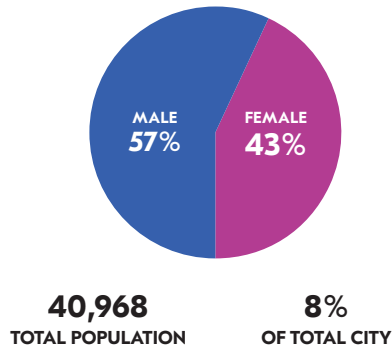

AT A GLANCE: CITY COUNCIL DISTRICT 3

CITY COUNCIL DISTRICT 3 has a total population of 40,968 persons which represents approximately 8% of the total population of Atlanta GA. This district's median household income is \$35,353.00 compared to the City's \$51,701.00. The poverty rate is 27.03% compared to the overall City rate of 22%. The racial composition is 58% Black, 24% White, 14% Asian, and 4% other. Hispanics/Latinos represent 3%.

The median property value is \$162,801.00 and a home-ownership rate of 22%.

Most people in District 3 drive alone to work daily.

POPULATION

AGE BY GENDER

HOUSING

EDUCATIONAL ATTAINMENT

RACE AND ETHNICITY

TRANSPORTATION TO WORK

BY THE NUMBERS

TOTAL POPULATION
40,968

MEDIAN AGE
27.3

TOTAL HOUSING UNITS
21,142

PERSONS PER HOUSEHOLD
2.07

MEDIAN HOUSEHOLD INCOME
\$35,353

MOST COMMON COMMUTE METHOD
DRIVE ALONE

Department of
CITY PLANNING