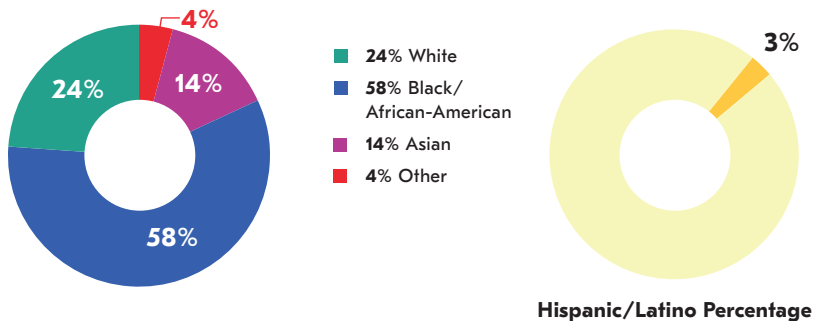

AT A GLANCE: CITY COUNCIL DISTRICT 3

CITY COUNCIL DISTRICT 3 has a total population of 40,968 persons which represents approximately 8% of the total population of Atlanta GA. This district's median household income is \$35,353.00 compared to the City's \$51,701.00. The poverty rate is 27.03% compared to the overall City rate of 22%. The racial composition is 58% Black, 24% White, 14% Asian, and 4% other. Hispanics/Latinos represent 3%.

The median property value is \$162,801.00 and a home-ownership rate of 22%.

Most people in District 3 drive alone to work daily.

POPULATION

AGE BY GENDER

HOUSING

EDUCATIONAL ATTAINMENT

RACE AND ETHNICITY

TRANSPORTATION TO WORK

BY THE NUMBERS

TOTAL POPULATION
40,968

MEDIAN AGE
27.3

TOTAL HOUSING UNITS
21,142

PERSONS PER HOUSEHOLD
2.07

MEDIAN HOUSEHOLD INCOME
\$35,353

MOST COMMON COMMUTE METHOD
DRIVE ALONE

Department of
CITY PLANNING