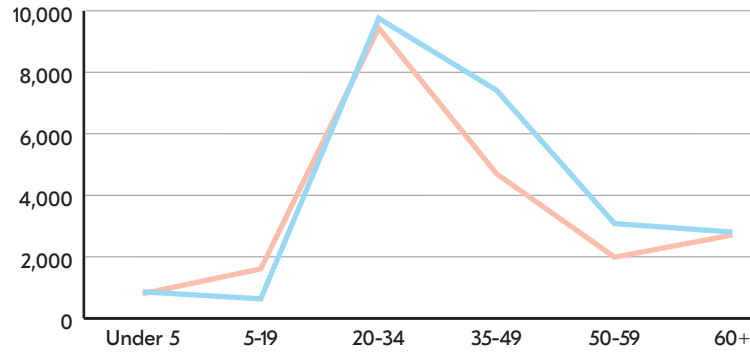

AT A GLANCE: CITY COUNCIL DISTRICT 3

CITY COUNCIL DISTRICT 3 has a total population of 40,968 persons which represents approximately 8% of the total population of Atlanta GA. This district's median household income is \$35,353.00 compared to the City's \$51,701.00. The poverty rate is 27.03% compared to the overall City rate of 22%. The racial composition is 58% Black, 24% White, 14% Asian, and 4% other. Hispanics/Latinos represent 3%.

The median property value is \$162,801.00 and a home-ownership rate of 22%.

Most people in District 3 drive alone to work daily.

POPULATION

AGE BY GENDER

HOUSING

EDUCATIONAL ATTAINMENT

RACE AND ETHNICITY

TRANSPORTATION TO WORK

BY THE NUMBERS

TOTAL POPULATION
40,968

MEDIAN AGE
27.3

TOTAL HOUSING UNITS
21,142

PERSONS PER HOUSEHOLD
2.07

MEDIAN HOUSEHOLD INCOME
\$35,353

MOST COMMON COMMUTE METHOD
DRIVE ALONE

Department of
CITY PLANNING