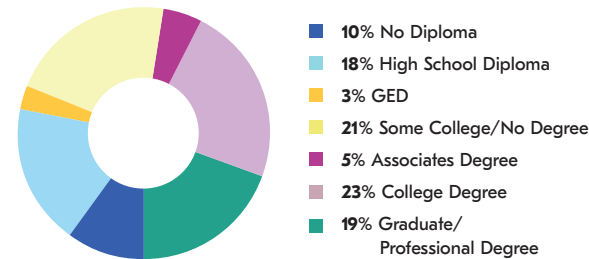

AT A GLANCE: CITY COUNCIL DISTRICT 3

CITY COUNCIL DISTRICT 3 has a total population of 40,968 persons which represents approximately 8% of the total population of Atlanta GA. This district's median household income is \$35,353.00 compared to the City's \$51,701.00. The poverty rate is 27.03% compared to the overall City rate of 22%. The racial composition is 58% Black, 24% White, 14% Asian, and 4% other. Hispanics/Latinos represent 3%.

The median property value is \$162,801.00 and a home-ownership rate of 22%.

Most people in District 3 drive alone to work daily.

POPULATION

AGE BY GENDER

HOUSING

EDUCATIONAL ATTAINMENT

RACE AND ETHNICITY

TRANSPORTATION TO WORK

BY THE NUMBERS

TOTAL POPULATION
40,968

MEDIAN AGE
27.3

TOTAL HOUSING UNITS
21,142

PERSONS PER HOUSEHOLD
2.07

MEDIAN HOUSEHOLD INCOME
\$35,353

MOST COMMON COMMUTE METHOD
DRIVE ALONE

Department of
CITY PLANNING