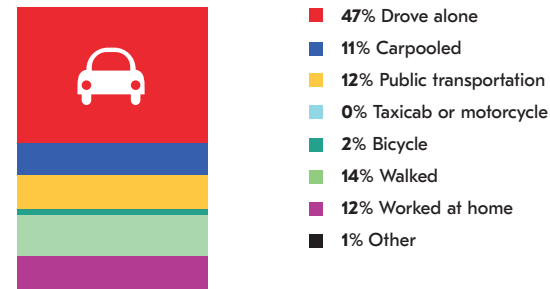

The median property value is \$162,801.00 and a home-ownership rate of 22%.

Most people in District 3 drive alone to work daily.

POPULATION

AGE BY GENDER

HOUSING

EDUCATIONAL ATTAINMENT

RACE AND ETHNICITY

TRANSPORTATION TO WORK