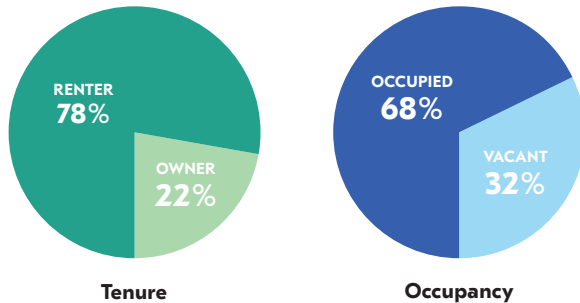

The median property value is \$162,801.00 and a home-ownership rate of 22%.

Most people in District 3 drive alone to work daily.

POPULATION

AGE BY GENDER

HOUSING

EDUCATIONAL ATTAINMENT

RACE AND ETHNICITY

TRANSPORTATION TO WORK

BY THE NUMBERS

TOTAL POPULATION
40,968

MEDIAN AGE
27.3

TOTAL HOUSING UNITS
21,142

PERSONS PER HOUSEHOLD
2.07

MEDIAN HOUSEHOLD INCOME
\$35,353

MOST COMMON COMMUTE METHOD
DRIVE ALONE

Department of
CITY PLANNING