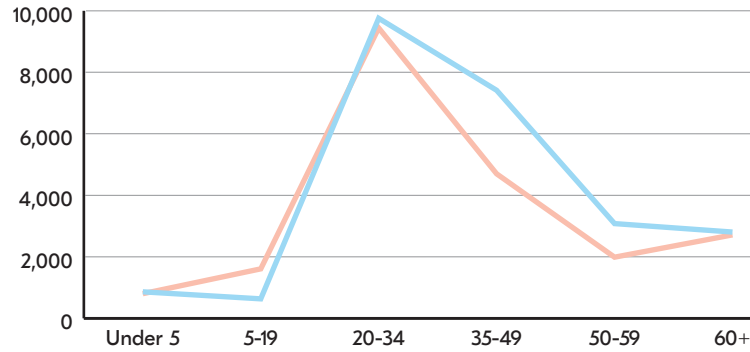

AT A GLANCE: CITY COUNCIL DISTRICT 2

CITY COUNCIL DISTRICT 2 has a total population of 46,808 persons which represents approximately 10% of the total population of Atlanta GA. This district's median household income is \$70,413.00 compared to the City's \$51,701.00. The poverty rate is 12.95% compared to the overall City rate of 22%. The racial composition is 29% Black, 59% White, 7% Asian, and 5% Other. Hispanic/Latinos represent 5%.

The median property value is \$310,735.00 and has a home-ownership rate of 33%.

Most people in District 2 drive alone to work daily.

POPULATION

AGE BY GENDER

HOUSING

EDUCATIONAL ATTAINMENT

RACE AND ETHNICITY

TRANSPORTATION TO WORK

BY THE NUMBERS

TOTAL POPULATION
46,808

MEDIAN AGE
34.5

TOTAL HOUSING UNITS
32,806

PERSONS PER HOUSEHOLD
1.54

MEDIAN HOUSEHOLD INCOME
\$70,413

MOST COMMON COMMUTE METHOD
DRIVE ALONE