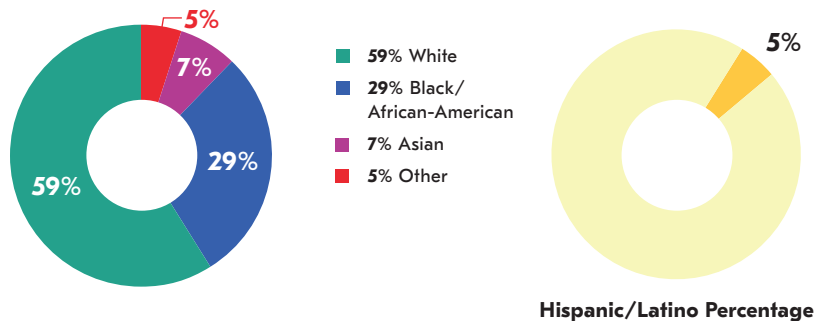

The median property value is \$310,735.00 and has a home-ownership rate of 33%.

Most people in District 2 drive alone to work daily.

POPULATION

AGE BY GENDER

HOUSING

EDUCATIONAL ATTAINMENT

RACE AND ETHNICITY

TRANSPORTATION TO WORK

BY THE NUMBERS

TOTAL POPULATION
46,808

MEDIAN AGE
34.5

TOTAL HOUSING UNITS
32,806

PERSONS PER HOUSEHOLD
1.54

MEDIAN HOUSEHOLD INCOME
\$70,413

MOST COMMON COMMUTE METHOD
DRIVE ALONE