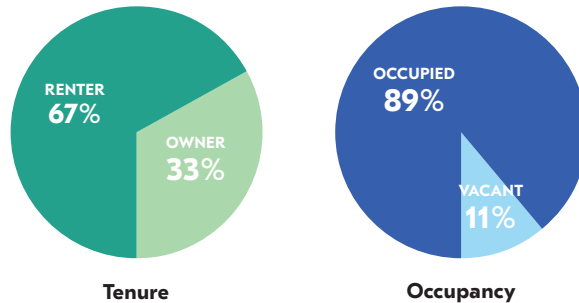

The median property value is \$310,735.00 and has a home-ownership rate of 33%.

Most people in District 2 drive alone to work daily.

POPULATION

AGE BY GENDER

HOUSING

EDUCATIONAL ATTAINMENT

RACE AND ETHNICITY

TRANSPORTATION TO WORK

BY THE NUMBERS

TOTAL POPULATION
46,808

MEDIAN AGE
34.5

TOTAL HOUSING UNITS
32,806

PERSONS PER HOUSEHOLD
1.54

MEDIAN HOUSEHOLD INCOME
\$70,413

MOST COMMON COMMUTE METHOD
DRIVE ALONE