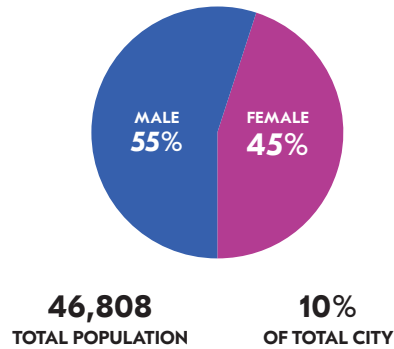

AT A GLANCE: CITY COUNCIL DISTRICT 2

CITY COUNCIL DISTRICT 2 has a total population of 46,808 persons which represents approximately 10% of the total population of Atlanta GA. This district's median household income is \$70,413.00 compared to the City's \$51,701.00. The poverty rate is 12.95% compared to the overall City rate of 22%. The racial composition is 29% Black, 59% White, 7% Asian, and 5% Other. Hispanic/Latinos represent 5%.

The median property value is \$310,735.00 and has a home-ownership rate of 33%.

Most people in District 2 drive alone to work daily.

POPULATION

AGE BY GENDER

HOUSING

EDUCATIONAL ATTAINMENT

RACE AND ETHNICITY

TRANSPORTATION TO WORK

BY THE NUMBERS

TOTAL POPULATION
46,808

MEDIAN AGE
34.5

TOTAL HOUSING UNITS
32,806

PERSONS PER HOUSEHOLD
1.54

MEDIAN HOUSEHOLD INCOME
\$70,413

MOST COMMON COMMUTE METHOD
DRIVE ALONE