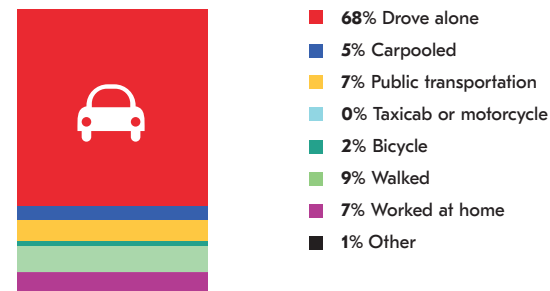

TRANSPORTATION TO WORK

BY THE NUMBERS

TOTAL POPULATION
46,808

MEDIAN AGE
34.5

TOTAL HOUSING UNITS
32,806

PERSONS PER HOUSEHOLD
1.54

MEDIAN HOUSEHOLD INCOME
$70,413

MOST COMMON COMMUTE METHOD
DRIVE ALONE

Department of
CITY PLANNING