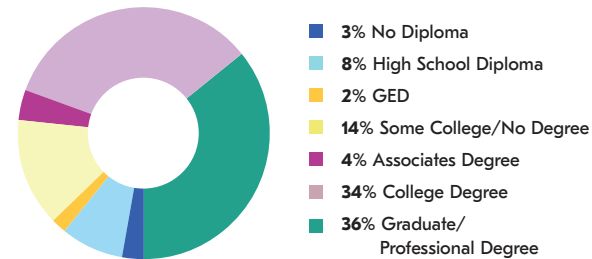

The median property value is \$310,735.00 and has a home-ownership rate of 33%.

Most people in District 2 drive alone to work daily.

POPULATION

AGE BY GENDER

HOUSING

EDUCATIONAL ATTAINMENT

RACE AND ETHNICITY

TRANSPORTATION TO WORK

BY THE NUMBERS

TOTAL POPULATION
46,808

MEDIAN AGE
34.5

TOTAL HOUSING UNITS
32,806

PERSONS PER HOUSEHOLD
1.54

MEDIAN HOUSEHOLD INCOME
\$70,413

MOST COMMON COMMUTE METHOD
DRIVE ALONE