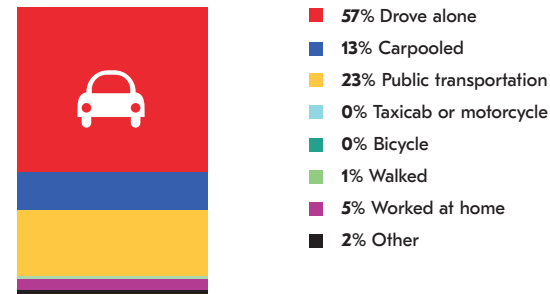

The median property value is \$104,069.00 and a home-ownership rate of 32%.

Most people in District 12 drive alone to work daily.

AGE BY GENDER

HOUSING

Tenure

Occupancy

EDUCATIONAL ATTAINMENT

RACE AND ETHNICITY

6% White
89% Black/
African-American
1% Asian
4% Other

Hispanic/Latino Percentage

TRANSPORTATION TO WORK

BY THE NUMBERS

TOTAL POPULATION
34,369

MEDIAN AGE
35.9

TOTAL HOUSING UNITS
16,915

PERSONS PER
HOUSEHOLD
2.52