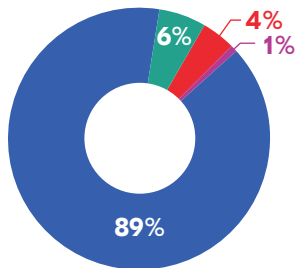

AT A GLANCE: CITY COUNCIL DISTRICT 12

POPULATION

34,369
TOTAL POPULATION

7%
OF TOTAL CITY

CITY COUNCIL DISTRICT 12 has a total population of 34,369 persons, which represents approximately 7% of the total population of Atlanta, GA. This district's median household income is \$23,438.00 compared to the city's \$51,701.00. The poverty rate is 37.63% compared to the overall City rate of 22%. The racial composition is 89% Black, 6% White, 1% Asian, and 4% Other. Hispanics/Latinos represent 4%.

The median property value is \$104,069.00 and a home-ownership rate of 32%.

Most people in District 12 drive alone to work daily.

AGE BY GENDER

HOUSING

Tenure

Occupancy

EDUCATIONAL ATTAINMENT

RACE AND ETHNICITY

6% White
89% Black/
African-American
1% Asian
4% Other

Hispanic/Latino Percentage

TRANSPORTATION TO WORK

BY THE NUMBERS

TOTAL POPULATION
34,369

MEDIAN AGE
35.9

TOTAL HOUSING UNITS
16,915

PERSONS PER
HOUSEHOLD
2.52