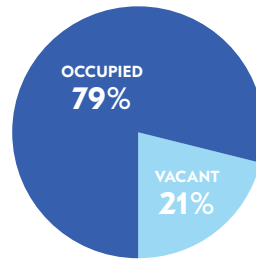

The median property value is \$104,069.00 and a home-ownership rate of 32%.

Most people in District 12 drive alone to work daily.

AGE BY GENDER

HOUSING

Tenure

Occupancy

EDUCATIONAL ATTAINMENT

RACE AND ETHNICITY

6% White
89% Black/
African-American
1% Asian
4% Other

Hispanic/Latino Percentage

TRANSPORTATION TO WORK

BY THE NUMBERS

TOTAL POPULATION
34,369

MEDIAN AGE
35.9

TOTAL HOUSING UNITS
16,915

PERSONS PER
HOUSEHOLD
2.52