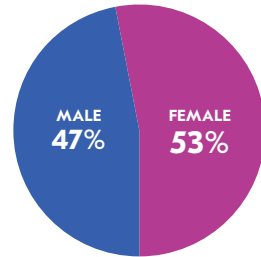

AT A GLANCE: CITY COUNCIL DISTRICT 12

POPULATION

34,369
TOTAL POPULATION

7%
OF TOTAL CITY

CITY COUNCIL DISTRICT 12 has a total population of 34,369 persons, which represents approximately 7% of the total population of Atlanta, GA. This district's median household income is \$23,438.00 compared to the city's \$51,701.00. The poverty rate is 37.63% compared to the overall City rate of 22%. The racial composition is 89% Black, 6% White, 1% Asian, and 4% Other. Hispanics/Latinos represent 4%.

The median property value is \$104,069.00 and a home-ownership rate of 32%.

Most people in District 12 drive alone to work daily.

AGE BY GENDER

HOUSING

Tenure

Occupancy

EDUCATIONAL ATTAINMENT

RACE AND ETHNICITY

6% White
89% Black/
African-American
1% Asian
4% Other

Hispanic/Latino Percentage

TRANSPORTATION TO WORK

BY THE NUMBERS

TOTAL POPULATION
34,369

MEDIAN AGE
35.9

TOTAL HOUSING UNITS
16,915

PERSONS PER
HOUSEHOLD
2.52