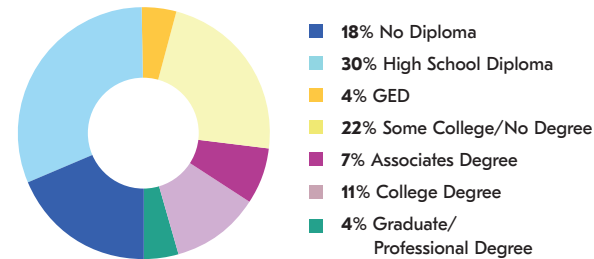

AT A GLANCE: CITY COUNCIL DISTRICT 12

POPULATION

34,369
TOTAL POPULATION

7%
OF TOTAL CITY

CITY COUNCIL DISTRICT 12 has a total population of 34,369 persons, which represents approximately 7% of the total population of Atlanta, GA. This district's median household income is \$23,438.00 compared to the city's \$51,701.00. The poverty rate is 37.63% compared to the overall City rate of 22%. The racial composition is 89% Black, 6% White, 1% Asian, and 4% Other. Hispanics/Latinos represent 4%.

The median property value is \$104,069.00 and a home-ownership rate of 32%.

Most people in District 12 drive alone to work daily.

AGE BY GENDER

HOUSING

Tenure

Occupancy

EDUCATIONAL ATTAINMENT

RACE AND ETHNICITY

6% White
89% Black/
African-American
1% Asian
4% Other

Hispanic/Latino Percentage

TRANSPORTATION TO WORK

BY THE NUMBERS

TOTAL POPULATION
34,369

MEDIAN AGE
35.9

TOTAL HOUSING UNITS
16,915

PERSONS PER
HOUSEHOLD
2.52