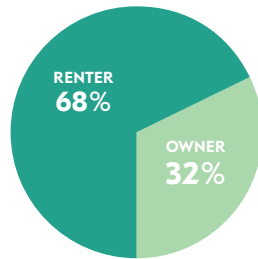

AT A GLANCE: CITY COUNCIL DISTRICT 12

POPULATION

34,369
TOTAL POPULATION

7%
OF TOTAL CITY

CITY COUNCIL DISTRICT 12 has a total population of 34,369 persons, which represents approximately 7% of the total population of Atlanta, GA. This district's median household income is \$23,438.00 compared to the city's \$51,701.00. The poverty rate is 37.63% compared to the overall City rate of 22%. The racial composition is 89% Black, 6% White, 1% Asian, and 4% Other. Hispanics/Latinos represent 4%.

The median property value is \$104,069.00 and a home-ownership rate of 32%.

Most people in District 12 drive alone to work daily.

AGE BY GENDER

HOUSING

Tenure

Occupancy

EDUCATIONAL ATTAINMENT

RACE AND ETHNICITY

6% White
89% Black/
African-American
1% Asian
4% Other

Hispanic/Latino Percentage

TRANSPORTATION TO WORK

BY THE NUMBERS

TOTAL POPULATION
34,369

MEDIAN AGE
35.9

TOTAL HOUSING UNITS
16,915

PERSONS PER
HOUSEHOLD
2.52