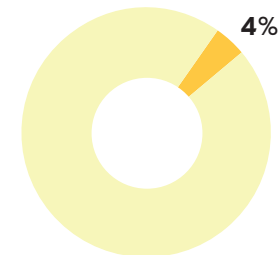

AT A GLANCE: CITY COUNCIL DISTRICT 12

POPULATION

34,369
TOTAL POPULATION

7%
OF TOTAL CITY

CITY COUNCIL DISTRICT 12 has a total population of 34,369 persons, which represents approximately 7% of the total population of Atlanta, GA. This district's median household income is \$23,438.00 compared to the city's \$51,701.00. The poverty rate is 37.63% compared to the overall City rate of 22%. The racial composition is 89% Black, 6% White, 1% Asian, and 4% Other. Hispanics/Latinos represent 4%.

The median property value is \$104,069.00 and a home-ownership rate of 32%.

Most people in District 12 drive alone to work daily.

AGE BY GENDER

HOUSING

Tenure

Occupancy

EDUCATIONAL ATTAINMENT

RACE AND ETHNICITY

6% White
89% Black/
African-American
1% Asian
4% Other

Hispanic/Latino Percentage

TRANSPORTATION TO WORK

BY THE NUMBERS

TOTAL POPULATION
34,369

MEDIAN AGE
35.9

TOTAL HOUSING UNITS
16,915

PERSONS PER
HOUSEHOLD
2.52