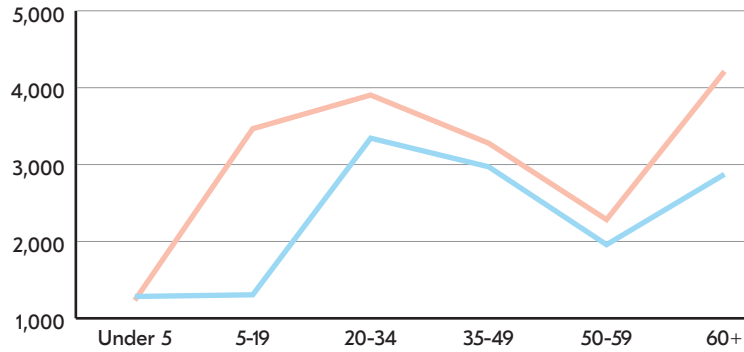

AT A GLANCE: CITY COUNCIL DISTRICT 12

POPULATION

34,369
TOTAL POPULATION

7%
OF TOTAL CITY

CITY COUNCIL DISTRICT 12 has a total population of 34,369 persons, which represents approximately 7% of the total population of Atlanta, GA. This district's median household income is \$23,438.00 compared to the city's \$51,701.00. The poverty rate is 37.63% compared to the overall City rate of 22%. The racial composition is 89% Black, 6% White, 1% Asian, and 4% Other. Hispanics/Latinos represent 4%.

The median property value is \$104,069.00 and a home-ownership rate of 32%.

Most people in District 12 drive alone to work daily.

AGE BY GENDER

HOUSING

Tenure

Occupancy

EDUCATIONAL ATTAINMENT

RACE AND ETHNICITY

6% White
89% Black/
African-American
1% Asian
4% Other

Hispanic/Latino Percentage

TRANSPORTATION TO WORK

BY THE NUMBERS

TOTAL POPULATION
34,369

MEDIAN AGE
35.9

TOTAL HOUSING UNITS
16,915

PERSONS PER
HOUSEHOLD
2.52