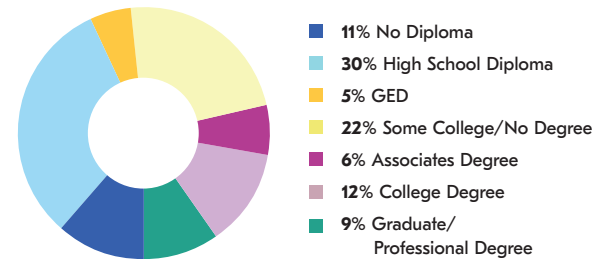

AT A GLANCE: CITY COUNCIL DISTRICT 10

CITY COUNCIL DISTRICT 10 has a total population of 35,065 persons which represents approximately 7% of the total population of Atlanta, GA. This district's median household income is \$31,655.00 compared to the city's \$51,701.00. The poverty rate is 31.08% compared to the overall City rate of 22%. The racial composition is 94% Black, 2% White, 0% Asian, and 4% Other. Hispanics/Latinos represent 4%.

The median property value is \$141,119.00 and a home-ownership rate of 44%

Most people in District 10 drive alone to work daily.

POPULATION

AGE BY GENDER

HOUSING

EDUCATIONAL ATTAINMENT

RACE AND ETHNICITY

TRANSPORTATION TO WORK

BY THE NUMBERS

TOTAL POPULATION
35,065

MEDIAN AGE
38

TOTAL HOUSING UNITS
16,561

PERSONS PER HOUSEHOLD
2.54

MEDIAN HOUSEHOLD INCOME
\$31,655

MOST COMMON COMMUTE METHOD
DRIVE ALONE

Department of
CITY PLANNING