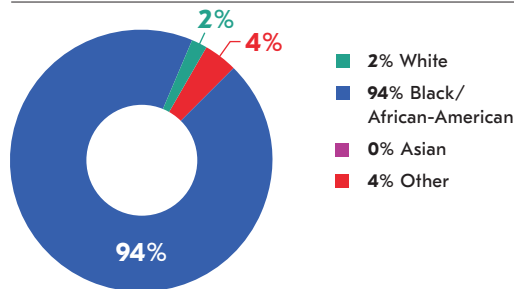

AT A GLANCE: CITY COUNCIL DISTRICT 10

CITY COUNCIL DISTRICT 10 has a total population of 35,065 persons which represents approximately 7% of the total population of Atlanta, GA. This district's median household income is \$31,655.00 compared to the city's \$51,701.00. The poverty rate is 31.08% compared to the overall City rate of 22%. The racial composition is 94% Black, 2% White, 0% Asian, and 4% Other. Hispanics/Latinos represent 4%.

The median property value is \$141,119.00 and a home-ownership rate of 44%

Most people in District 10 drive alone to work daily.

POPULATION

AGE BY GENDER

HOUSING

EDUCATIONAL ATTAINMENT

RACE AND ETHNICITY

TRANSPORTATION TO WORK

BY THE NUMBERS

TOTAL POPULATION
35,065

MEDIAN AGE
38

TOTAL HOUSING UNITS
16,561

PERSONS PER HOUSEHOLD
2.54

MEDIAN HOUSEHOLD INCOME
\$31,655

MOST COMMON COMMUTE METHOD
DRIVE ALONE

Department of
CITY PLANNING