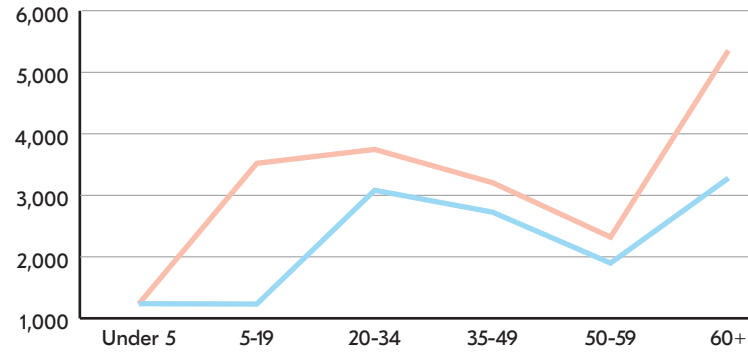

AT A GLANCE: CITY COUNCIL DISTRICT 10

CITY COUNCIL DISTRICT 10 has a total population of 35,065 persons which represents approximately 7% of the total population of Atlanta, GA. This district's median household income is \$31,655.00 compared to the city's \$51,701.00. The poverty rate is 31.08% compared to the overall City rate of 22%. The racial composition is 94% Black, 2% White, 0% Asian, and 4% Other. Hispanics/Latinos represent 4%.

The median property value is \$141,119.00 and a home-ownership rate of 44%

Most people in District 10 drive alone to work daily.

POPULATION

AGE BY GENDER

HOUSING

EDUCATIONAL ATTAINMENT

RACE AND ETHNICITY

TRANSPORTATION TO WORK

BY THE NUMBERS

TOTAL POPULATION
35,065

MEDIAN AGE
38

TOTAL HOUSING UNITS
16,561

PERSONS PER HOUSEHOLD
2.54

MEDIAN HOUSEHOLD INCOME
\$31,655

MOST COMMON COMMUTE METHOD
DRIVE ALONE

Department of
CITY PLANNING