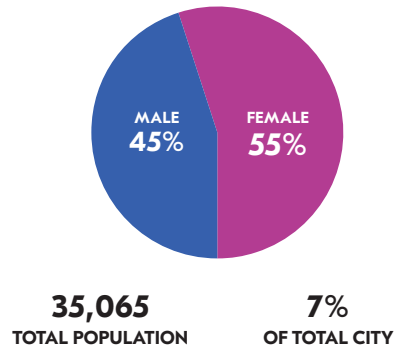

AT A GLANCE: CITY COUNCIL DISTRICT 10

CITY COUNCIL DISTRICT 10 has a total population of 35,065 persons which represents approximately 7% of the total population of Atlanta, GA. This district's median household income is \$31,655.00 compared to the city's \$51,701.00. The poverty rate is 31.08% compared to the overall City rate of 22%. The racial composition is 94% Black, 2% White, 0% Asian, and 4% Other. Hispanics/Latinos represent 4%.

The median property value is \$141,119.00 and a home-ownership rate of 44%

Most people in District 10 drive alone to work daily.

POPULATION

AGE BY GENDER

HOUSING

EDUCATIONAL ATTAINMENT

RACE AND ETHNICITY

TRANSPORTATION TO WORK

BY THE NUMBERS

TOTAL POPULATION
35,065

MEDIAN AGE
38

TOTAL HOUSING UNITS
16,561

PERSONS PER HOUSEHOLD
2.54

MEDIAN HOUSEHOLD INCOME
\$31,655

MOST COMMON COMMUTE METHOD
DRIVE ALONE

Department of
CITY PLANNING