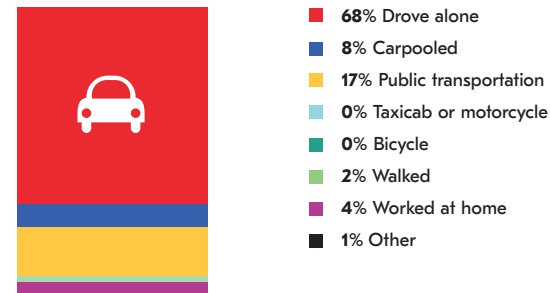

AT A GLANCE: CITY COUNCIL DISTRICT 10

CITY COUNCIL DISTRICT 10 has a total population of 35,065 persons which represents approximately 7% of the total population of Atlanta, GA. This district's median household income is \$31,655.00 compared to the city's \$51,701.00. The poverty rate is 31.08% compared to the overall City rate of 22%. The racial composition is 94% Black, 2% White, 0% Asian, and 4% Other. Hispanics/Latinos represent 4%.

The median property value is \$141,119.00 and a home-ownership rate of 44%

Most people in District 10 drive alone to work daily.

POPULATION

AGE BY GENDER

HOUSING

EDUCATIONAL ATTAINMENT

RACE AND ETHNICITY

TRANSPORTATION TO WORK