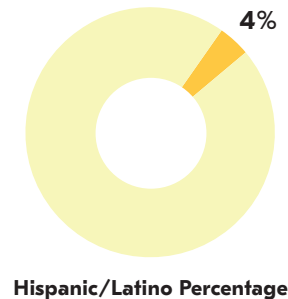

AT A GLANCE: CITY COUNCIL DISTRICT 10

CITY COUNCIL DISTRICT 10 has a total population of 35,065 persons which represents approximately 7% of the total population of Atlanta, GA. This district's median household income is \$31,655.00 compared to the city's \$51,701.00. The poverty rate is 31.08% compared to the overall City rate of 22%. The racial composition is 94% Black, 2% White, 0% Asian, and 4% Other. Hispanics/Latinos represent 4%.

The median property value is \$141,119.00 and a home-ownership rate of 44%

Most people in District 10 drive alone to work daily.

POPULATION

AGE BY GENDER

HOUSING

EDUCATIONAL ATTAINMENT

RACE AND ETHNICITY

TRANSPORTATION TO WORK

BY THE NUMBERS

TOTAL POPULATION
35,065

MEDIAN AGE
38

TOTAL HOUSING UNITS
16,561

PERSONS PER HOUSEHOLD
2.54

MEDIAN HOUSEHOLD INCOME
\$31,655

MOST COMMON COMMUTE METHOD
DRIVE ALONE

Department of
CITY PLANNING