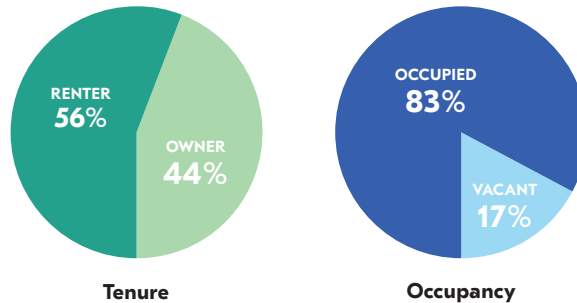

The median property value is \$141,119.00 and a home-ownership rate of 44%

Most people in District 10 drive alone to work daily.

POPULATION

AGE BY GENDER

HOUSING

EDUCATIONAL ATTAINMENT

RACE AND ETHNICITY

TRANSPORTATION TO WORK

BY THE NUMBERS

TOTAL POPULATION
35,065

MEDIAN AGE
38

TOTAL HOUSING UNITS
16,561

PERSONS PER HOUSEHOLD
2.54

MEDIAN HOUSEHOLD INCOME
\$31,655

MOST COMMON COMMUTE METHOD
DRIVE ALONE

Department of
CITY PLANNING