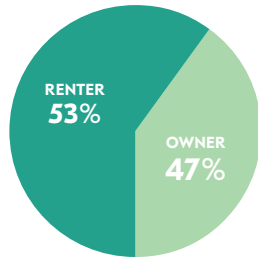

HOUSING

Tenure