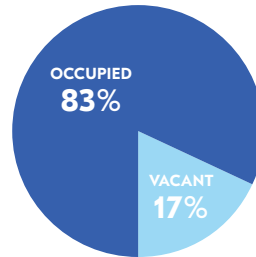

AT A GLANCE: CITY COUNCIL DISTRICT 1

POPULATION

36,318
TOTAL POPULATION

7%
OF TOTAL CITY

AGE BY GENDER

CITY COUNCIL DISTRICT 1 has a total population of 36,318 persons which represents approximately 7% of the total population of Atlanta GA.

This district's median household income is $26,772.00 compared to $51,701.00 citywide. The poverty rate is 28.09% compared to the overall city rate of 22%. The racial composition is 65% Black, 28% White, 2% Asian, and 5% Other. Hispanic/Latinos represent 7%.

The median property value is $228,233.00 and a homeownership rate of 40%.

Most people in District 1 drive alone to work daily.

HOUSING

Tenure

Occupancy

EDUCATIONAL ATTAINMENT

- 11% No Diploma
- 17% High School Diploma
- 7% GED
- 20% Some College/No Degree
- 5% Associates Degree
- 21% College Degree
- 15% Graduate/Professional Degree

RACE AND ETHNICITY

- 28% White
- 65% Black/African-American
- 2% Asian
- 5% Other

Hispanic/Latino Percentage

TRANSPORTATION TO WORK

- 70% Drove alone
- 8% Carpooled
- 10% Public transportation
- 0% Taxicab or motorcycle
- 1% Bicycle
- 3% Walked
- 7% Worked at home
- 1% Other

BY THE NUMBERS

TOTAL POPULATION
36,318

MEDIAN AGE
33.6

TOTAL HOUSING UNITS
16,492

PERSONS PER HOUSEHOLD
2.46

MEDIAN HOUSEHOLD INCOME
$42,271

MOST COMMON COMMUTE METHOD
DRIVE ALONE

Department of
CITY PLANNING