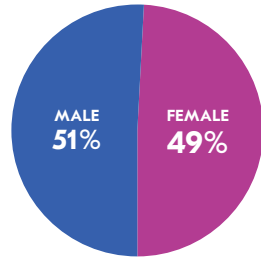

## POPULATION

**36,318**  
TOTAL POPULATION

**7%**  
OF TOTAL CITY

## AGE BY GENDER

**CITY COUNCIL DISTRICT 1** has a total population of 36,318 persons which represents approximately 7% of the total population of Atlanta GA.

This district's median household income is \$26,772.00 compared to \$51,701.00 citywide. The poverty rate is 28.09% compared to the overall city rate of 22%. The racial composition is 65% Black, 28% White, 2% Asian, and 5% Other. Hispanic/Latinos represent 7%.