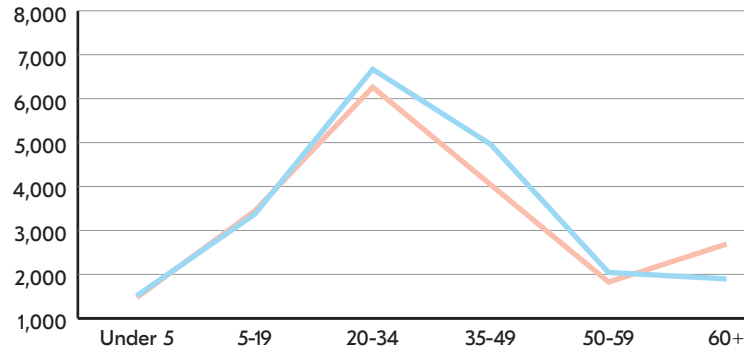

## POPULATION

**36,318**  
TOTAL POPULATION

**7%**  
OF TOTAL CITY

## AGE BY GENDER

**CITY COUNCIL DISTRICT 1** has a total population of 36,318 persons which represents approximately 7% of the total population of Atlanta GA.

This district's median household income is \$26,772.00 compared to \$51,701.00 citywide. The poverty rate is 28.09% compared to the overall city rate of 22%. The racial composition is 65% Black, 28% White, 2% Asian, and 5% Other. Hispanic/Latinos represent 7%.