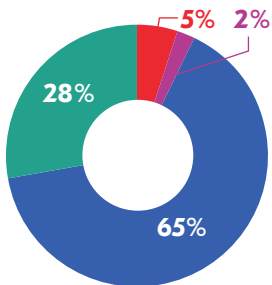

## HOUSING

Tenure

Occupancy

## EDUCATIONAL ATTAINMENT

- 11% No Diploma
- 17% High School Diploma
- 7% GED
- 20% Some College/No Degree
- 5% Associates Degree
- 21% College Degree
- 15% Graduate/Professional Degree

## RACE AND ETHNICITY

- 28% White
- 65% Black/African-American
- 2% Asian
- 5% Other

Hispanic/Latino Percentage