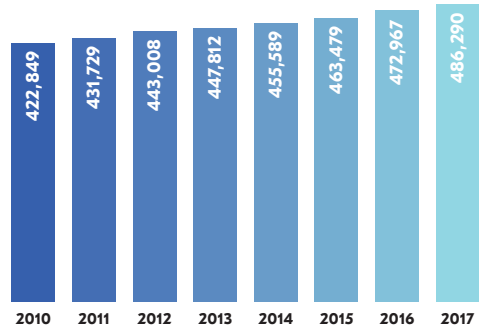

## TOTAL POPULATION

Atlanta, GA has a population of 486,290 people with a median age of 33.5 and a median household income of \$49,398. Between 2016 and 2017 the population grew from 472,967 to 486,290, a 1.03% increase, and its median household income grew from \$47,527 to \$49,398, a 1.04% increase.

The poverty level the City is 24%. This is down 0.6% from 2015 level of 24.6%. The racial composition of Atlanta, GA is 52.4% Black, 40.1% White, 4.0% Asian, and 3.5% Other.

The median property value in Atlanta, GA is \$222,300, a 5.9% increase from 2015, and the homeownership rate is 43%. Most people in Atlanta drive alone, and the average commute time is 25.8 minutes.