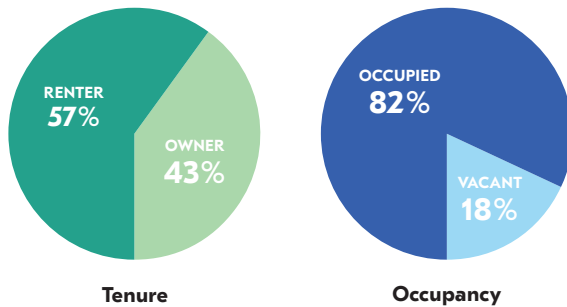

AT A GLANCE: CITY OF ATLANTA

TOTAL POPULATION

Atlanta, GA has a population of 486,290 people with a median age of 33.5 and a median household income of $49,398. Between 2016 and 2017 the population grew from 472,967 to 486,290, a 1.03% increase, and its median household income grew from $47,527 to $49,398, a 1.04% increase.

The poverty level the City is 24%. This is down 0.6% from 2015 level of 24.6%. The racial composition of Atlanta, GA is 52.4% Black, 40.1% White, 4.0% Asian, and 3.5% Other.

The median property value in Atlanta, GA is $222,300, a 5.9% increase from 2015, and the homeownership rate is 43%. Most people in Atlanta drive alone, and the average commute time is 25.8 minutes.

HOUSING

RACE AND ETHNICITY

AGE BY GENDER

AVERAGE SALARY BY EDUCATION

TRANSPORTATION TO WORK

BY THE NUMBERS

TOTAL POPULATION
486,290

MEDIAN AGE
33.5

TOTAL HOUSING UNITS
231,432

PERSONS PER HOUSEHOLD
2.3

MEDIAN HOUSEHOLD INCOME
$49,398

AVERAGE COMMUTE TIME
25.8 MINUTES

Department of
CITY PLANNING