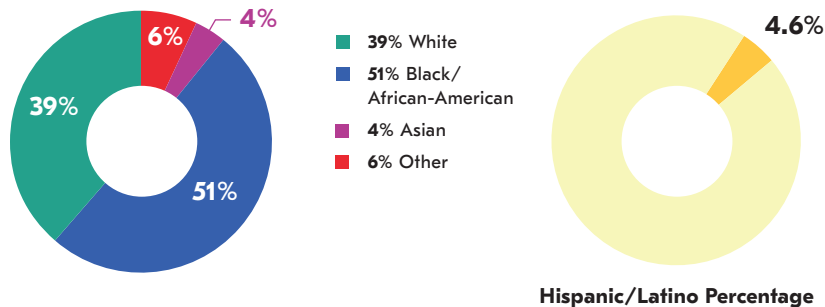

RACE AND ETHNICITY