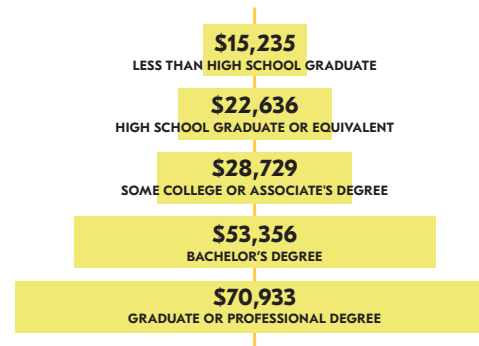

AVERAGE SALARY BY EDUCATION