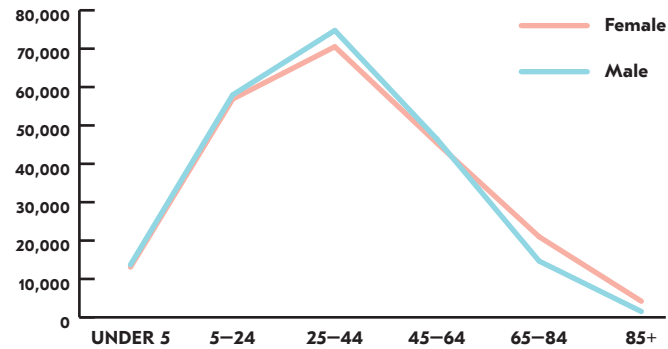

## TOTAL POPULATION

Atlanta, GA has a population of 486,290 people with a median age of 33.5 and a median household income of \$49,398. Between 2016 and 2017 the population grew from 472,967 to 486,290, a 1.03% increase, and its median household income grew from \$47,527 to \$49,398, a 1.04% increase.

The poverty level the City is 24%. This is down 0.6% from 2015 level of 24.6%. The racial composition of Atlanta, GA is 52.4% Black, 40.1% White, 4.0% Asian, and 3.5% Other.

The median property value in Atlanta, GA is \$222,300, a 5.9% increase from 2015, and the homeownership rate is 43%. Most people in Atlanta drive alone, and the average commute time is 25.8 minutes.

## AGE BY GENDER