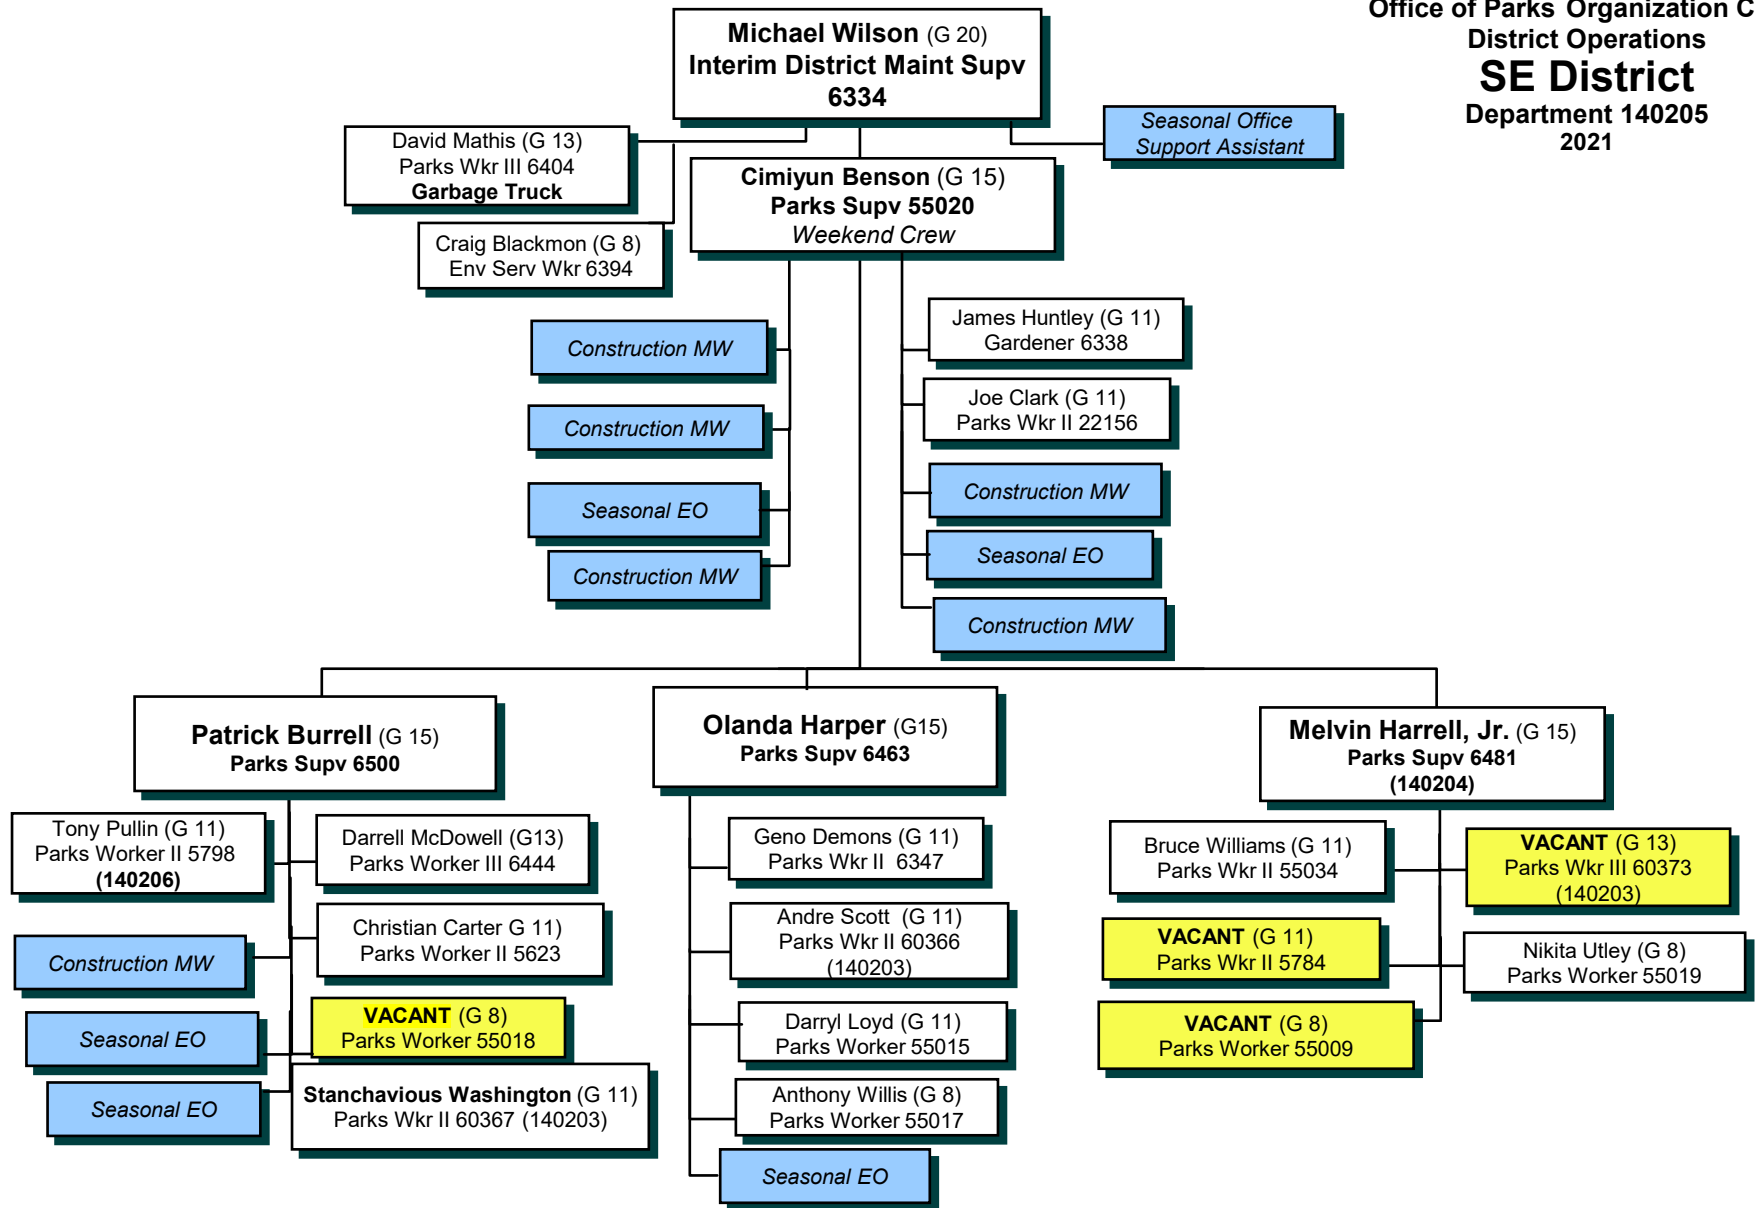

Office of Parks Organization Chart
District Operations
SE District
Department 140205
2021