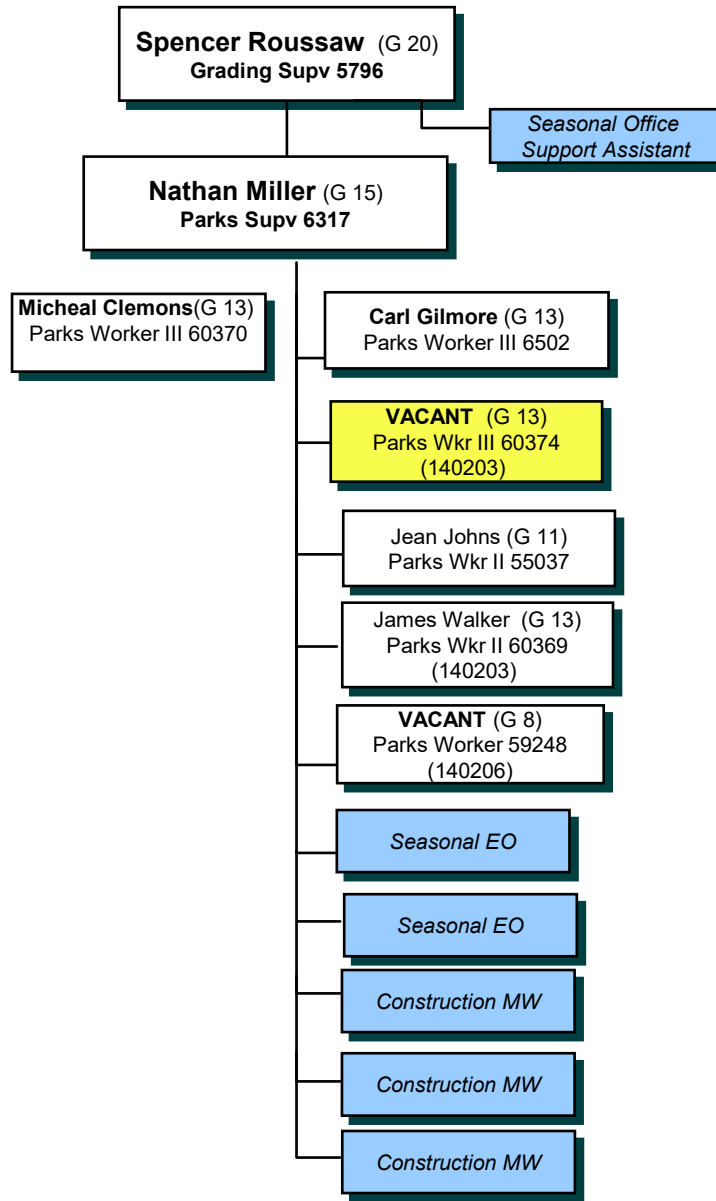

Construction MW

Seasonal EO

Construction MW

Construction MW

Seasonal EO

Seasonal EO

Office of Parks Organization Chart
 District Operations
NW District
 Department 140207
 2021

Office of Parks Organization Chart
District Operations
Ballfield Crew
Department 140208
2021