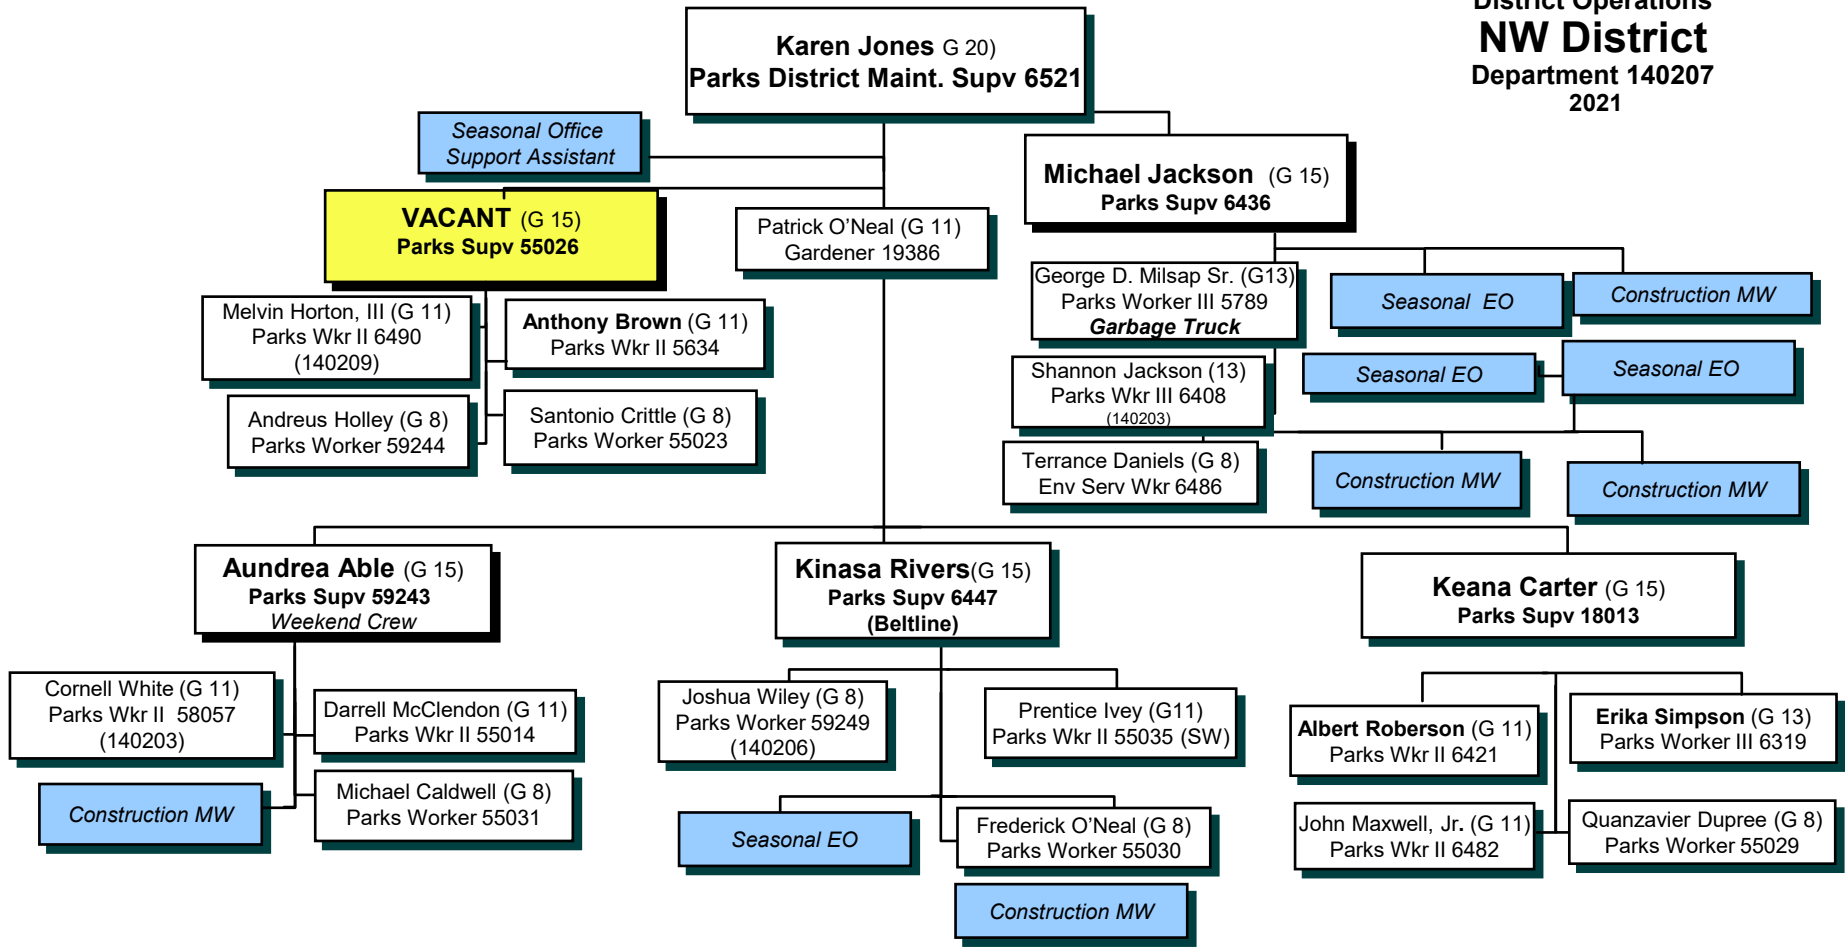

Construction MW

Seasonal EO

Construction MW

Construction MW

Seasonal EO

Seasonal EO

Office of Parks Organization Chart
 District Operations
NW District
 Department 140207
 2021

Office of Parks Organization Chart
District Operations
Ballfield Crew
Department 140208
2021

**Parks District Maint.
Supervisor (G20)
306268**

Seasonal CMW

Seasonal CMW