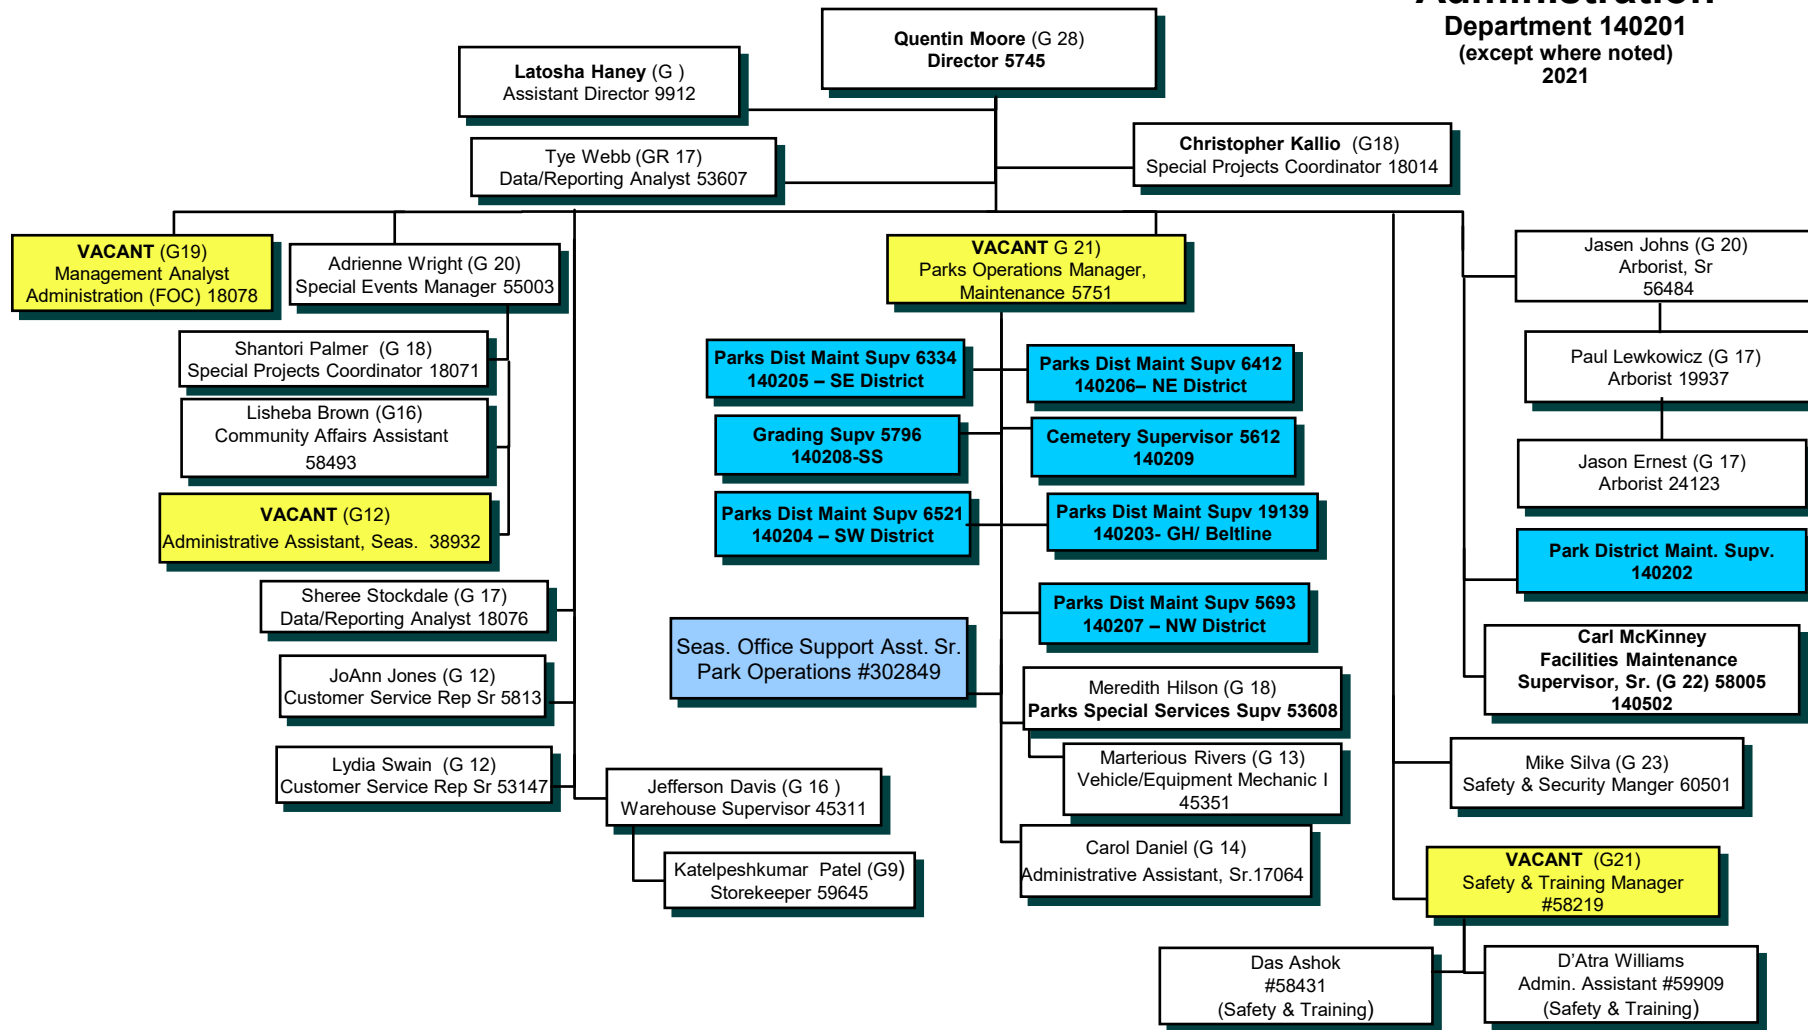

Office of Parks Organization Chart
Administration
Department 140201
(except where noted)
2021

- Position is vacant
- Position also shown on cost center chart
- Seasonal position, funded 3/1 – 11/15

Office of Parks Organization Chart
Environmental Enhancement Division
Forestry
Department 140202
2021
(except where noted)