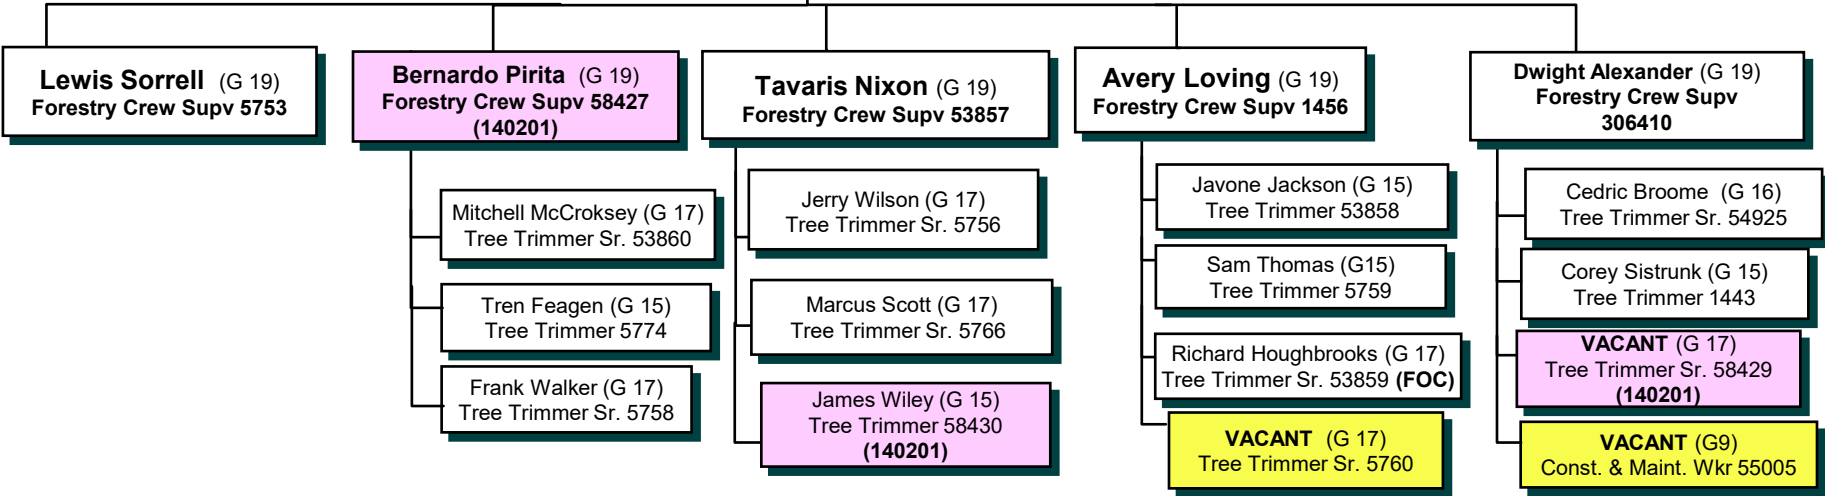

Office of Parks Organization Chart
Environmental Enhancement Division
Forestry
Department 140202
2021
(except where noted)

Jeffrey Stanley (G 21)
Interim Parks District
Operations Manager
5773

VACANT (G 19)
Forestry Crew Supv
5764