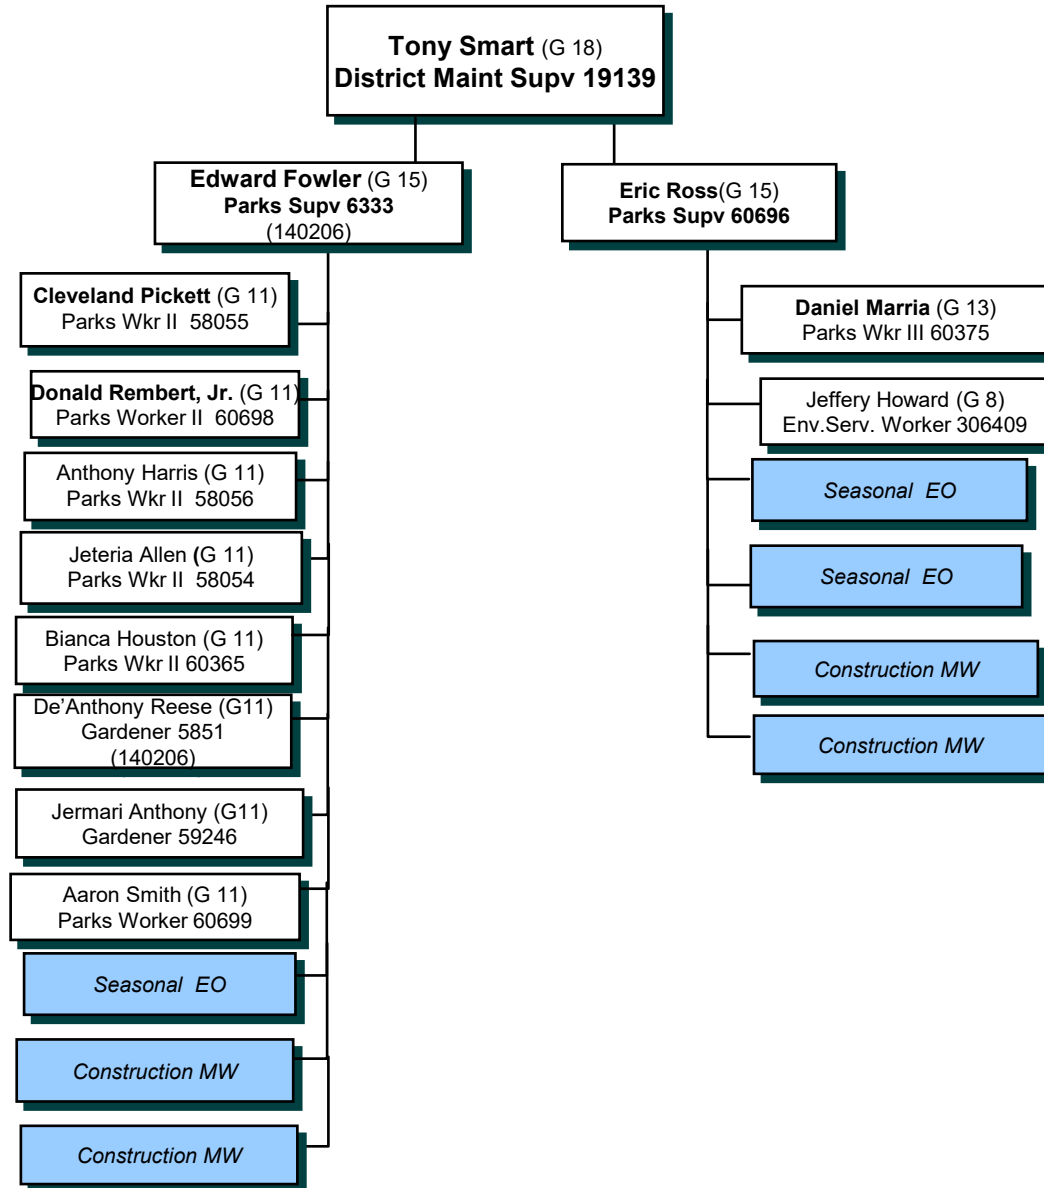

Construction MW

Seasonal EO

Construction MW

Construction MW

Seasonal EO

Seasonal EO

Office of Parks Organization Chart
 District Operations
NW District
 Department 140207
 2021

Office of Parks Organization Chart
District Operations
Ballfield Crew
Department 140208
2021

**Parks District Maint.
Supervisor (G20)
306268**

Seasonal CMW

Seasonal CMW