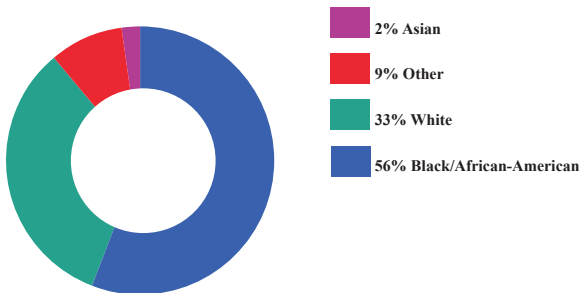

POPULATION

36,525 TOTAL POPULATION
7% OF TOTAL CITY

AGE BY GENDER

HOUSING

Tenure

Occupancy

HOUSING STRUCTURES

EDUCATIONAL ATTAINMENT

RACE AND ETHNICITY

BY THE NUMBERS

TOTAL POPULATION
36,525

MEDIAN AGE
34.3

TOTAL HOUSING UNITS
16,352

PERSONS PER HOUSEHOLD
2.48

MEDIAN HOUSEHOLD INCOME
\$56,817

MOST COMMON COMMUTE METHOD
DRIVE ALONE