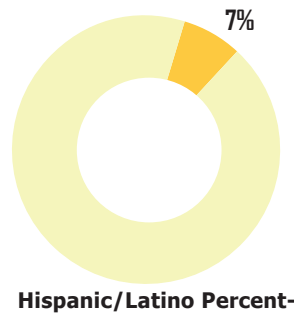

The racial composition is 56% Black, 33% White, 2% Asian, and 9% Other. Hispanic/Latinos represent 7%.

The median property value is \$344,412.00 and a home-ownership rate of 45%.

Most structures in District are 1 Unit Detached.

POPULATION

36,525 TOTAL POPULATION
7% OF TOTAL CITY

AGE BY GENDER

HOUSING

Tenure

Occupancy

HOUSING STRUCTURES

EDUCATIONAL ATTAINMENT

RACE AND ETHNICITY

BY THE NUMBERS

TOTAL POPULATION
36,525

MEDIAN AGE
34.3

TOTAL HOUSING UNITS
16,352

PERSONS PER HOUSEHOLD
2.48

MEDIAN HOUSEHOLD INCOME
\$56,817

MOST COMMON COMMUTE METHOD
DRIVE ALONE