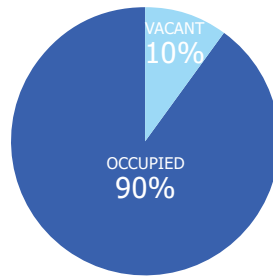

POPULATION

36,525 TOTAL POPULATION
7% OF TOTAL CITY

AGE BY GENDER

HOUSING

Tenure

Occupancy

HOUSING STRUCTURES

EDUCATIONAL ATTAINMENT

RACE AND ETHNICITY

BY THE NUMBERS

TOTAL POPULATION
36,525

MEDIAN AGE
34.3

TOTAL HOUSING UNITS
16,352

PERSONS PER HOUSEHOLD
2.48

MEDIAN HOUSEHOLD INCOME
\$56,817

MOST COMMON COMMUTE METHOD
DRIVE ALONE