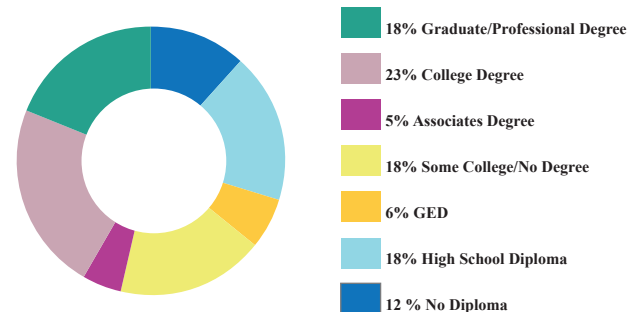

POPULATION

36,525 TOTAL POPULATION
7% OF TOTAL CITY

AGE BY GENDER

HOUSING

Tenure

Occupancy

HOUSING STRUCTURES

EDUCATIONAL ATTAINMENT

RACE AND ETHNICITY

BY THE NUMBERS

TOTAL POPULATION
36,525

MEDIAN AGE
34.3

TOTAL HOUSING UNITS
16,352

PERSONS PER HOUSEHOLD
2.48

MEDIAN HOUSEHOLD INCOME
\$56,817

MOST COMMON COMMUTE METHOD
DRIVE ALONE