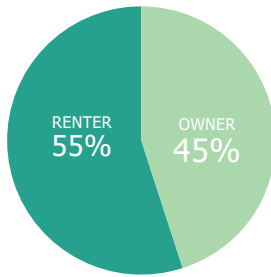

The racial composition is 56% Black, 33% White, 2% Asian, and 9% Other. Hispanic/Latinos represent 7%.

The median property value is \$344,412.00 and a home-ownership rate of 45%.

Most structures in District are 1 Unit Detached.

POPULATION

36,525 TOTAL POPULATION
7% OF TOTAL CITY

AGE BY GENDER

HOUSING

Tenure

Occupancy

HOUSING STRUCTURES

EDUCATIONAL ATTAINMENT

RACE AND ETHNICITY

BY THE NUMBERS

TOTAL POPULATION
36,525

MEDIAN AGE
34.3

TOTAL HOUSING UNITS
16,352

PERSONS PER HOUSEHOLD
2.48

MEDIAN HOUSEHOLD INCOME
\$56,817

MOST COMMON COMMUTE METHOD
DRIVE ALONE