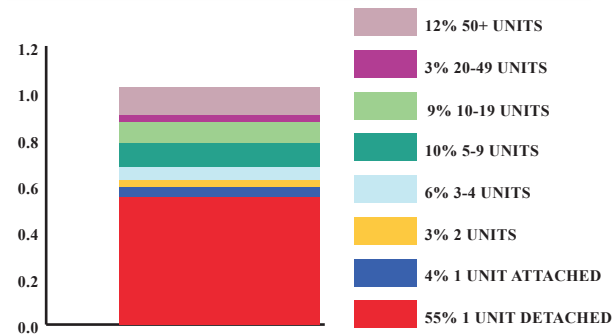

The racial composition is 56% Black, 33% White, 2% Asian, and 9% Other. Hispanic/Latinos represent 7%.

The median property value is \$344,412.00 and a home-ownership rate of 45%.

Most structures in District are 1 Unit Detached.

POPULATION

36,525 TOTAL POPULATION
7% OF TOTAL CITY

AGE BY GENDER

HOUSING

Tenure

Occupancy

HOUSING STRUCTURES

EDUCATIONAL ATTAINMENT

RACE AND ETHNICITY

BY THE NUMBERS

TOTAL POPULATION
36,525

MEDIAN AGE
34.3

TOTAL HOUSING UNITS
16,352

PERSONS PER HOUSEHOLD
2.48

MEDIAN HOUSEHOLD INCOME
\$56,817

MOST COMMON COMMUTE METHOD
DRIVE ALONE