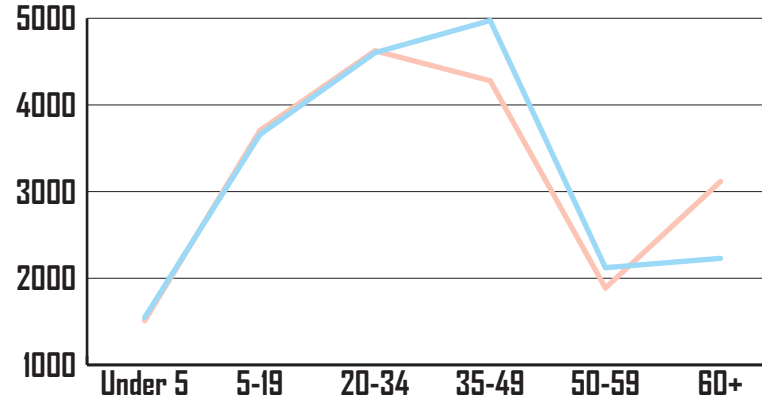

AT A GLANCE: CITY COUNCIL DISTRICT 1

CITY COUNCIL DISTRICT 1 has a total population of 36,525 persons which represents approximately 7% of the total population of Atlanta GA.

This district's median household income is \$56,817 compared to \$58,473 citywide. 22% of households are below the poverty line compared to the overall city poverty level of 20%.

The racial composition is 56% Black, 33% White, 2% Asian, and 9% Other. Hispanic/Latinos represent 7%.

The median property value is \$344,412.00 and a home-ownership rate of 45%.

Most structures in District are 1 Unit Detached.

POPULATION

36,525 TOTAL POPULATION
7% OF TOTAL CITY

AGE BY GENDER

HOUSING

Tenure

Occupancy

HOUSING STRUCTURES

EDUCATIONAL ATTAINMENT

RACE AND ETHNICITY

BY THE NUMBERS

TOTAL POPULATION
36,525

MEDIAN AGE
34.3

TOTAL HOUSING UNITS
16,352

PERSONS PER HOUSEHOLD
2.48

MEDIAN HOUSEHOLD INCOME
\$56,817

MOST COMMON COMMUTE METHOD
DRIVE ALONE