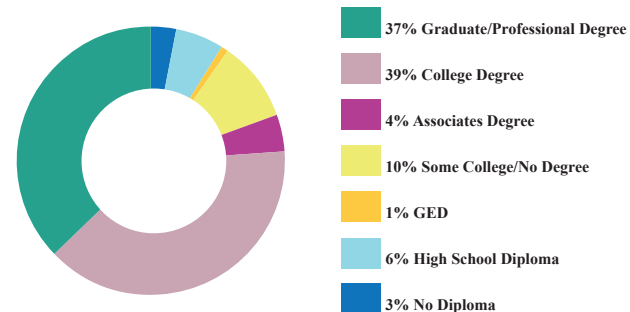

POPULATION

53,846 TOTAL POPULATION
11% OF TOTAL CITY

AGE BY GENDER

HOUSING

Tenure

Occupancy

HOUSING STRUCTURES

EDUCATIONAL ATTAINMENT

RACE AND ETHNICITY

BY THE NUMBERS

TOTAL POPULATION
53,846

MEDIAN AGE
34.8

TOTAL HOUSING UNITS
37,581

PERSONS PER HOUSEHOLD
1.6

MEDIAN HOUSEHOLD INCOME
\$95,797

MOST COMMON COMMUTE METHOD
DRIVE ALONE