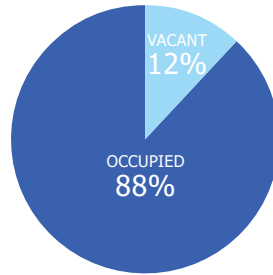

POPULATION

53,846 TOTAL POPULATION
11% OF TOTAL CITY

AGE BY GENDER

HOUSING

Tenure

Occupancy

HOUSING STRUCTURES

EDUCATIONAL ATTAINMENT

RACE AND ETHNICITY

BY THE NUMBERS

TOTAL POPULATION
53,846

MEDIAN AGE
34.8

TOTAL HOUSING UNITS
37,581

PERSONS PER HOUSEHOLD
1.6

MEDIAN HOUSEHOLD INCOME
\$95,797

MOST COMMON COMMUTE METHOD
DRIVE ALONE