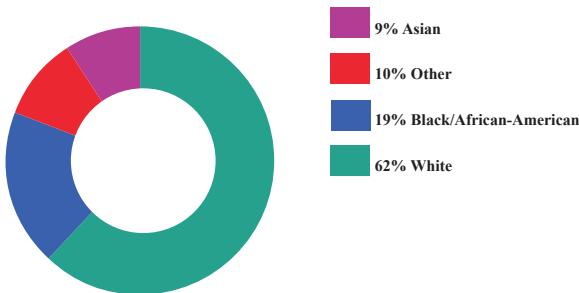

The racial composition is 19% Black, 62% White, 9% Asian, and 10% Other. Hispanic/Latinos represent 7%.

The median property value is \$457,859, and a home-ownership rate of 32%.

Most structures in District 2 have 50+ Units.

POPULATION

53,846 TOTAL POPULATION
11% OF TOTAL CITY

AGE BY GENDER

HOUSING

Tenure

Occupancy

HOUSING STRUCTURES

EDUCATIONAL ATTAINMENT

RACE AND ETHNICITY

BY THE NUMBERS

TOTAL POPULATION
53,846

MEDIAN AGE
34.8

TOTAL HOUSING UNITS
37,581

PERSONS PER HOUSEHOLD
1.6

MEDIAN HOUSEHOLD INCOME
\$95,797

MOST COMMON COMMUTE METHOD
DRIVE ALONE