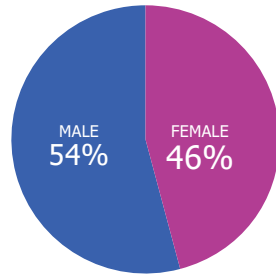

AT A GLANCE: CITY COUNCIL DISTRICT 2

CITY COUNCIL DISTRICT 2 has a total population of 53,846 persons which represents approximately 11% of the total population of Atlanta GA.

This district's median household income is \$95,797 compared to \$58,473 citywide. 9% of households are below the poverty line compared to the overall city poverty level of 20%.

The racial composition is 19% Black, 62% White, 9% Asian, and 10% Other. Hispanic/Latinos represent 7%.

The median property value is \$457,859, and a home-ownership rate of 32%.

Most structures in District 2 have 50+ Units.

POPULATION

53,846 TOTAL POPULATION
11% OF TOTAL CITY

AGE BY GENDER

HOUSING

Tenure

Occupancy

HOUSING STRUCTURES

EDUCATIONAL ATTAINMENT

RACE AND ETHNICITY

BY THE NUMBERS

TOTAL POPULATION
53,846

MEDIAN AGE
34.8

TOTAL HOUSING UNITS
37,581

PERSONS PER HOUSEHOLD
1.6

MEDIAN HOUSEHOLD INCOME
\$95,797

MOST COMMON COMMUTE METHOD
DRIVE ALONE