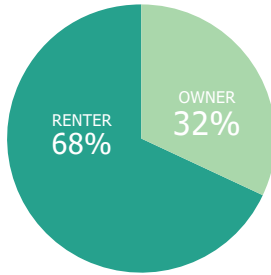

POPULATION

53,846 TOTAL POPULATION
11% OF TOTAL CITY

AGE BY GENDER

HOUSING

Tenure

Occupancy

HOUSING STRUCTURES

EDUCATIONAL ATTAINMENT

RACE AND ETHNICITY

BY THE NUMBERS

TOTAL POPULATION
53,846

MEDIAN AGE
34.8

TOTAL HOUSING UNITS
37,581

PERSONS PER HOUSEHOLD
1.6

MEDIAN HOUSEHOLD INCOME
\$95,797

MOST COMMON COMMUTE METHOD
DRIVE ALONE