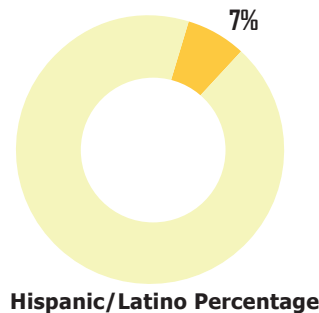

The racial composition is 19% Black, 62% White, 9% Asian, and 10% Other. Hispanic/Latinos represent 7%.

The median property value is \$457,859, and a home-ownership rate of 32%.

Most structures in District 2 have 50+ Units.

POPULATION

53,846 TOTAL POPULATION
11% OF TOTAL CITY

AGE BY GENDER

HOUSING

Tenure

Occupancy

HOUSING STRUCTURES

EDUCATIONAL ATTAINMENT

RACE AND ETHNICITY

BY THE NUMBERS

TOTAL POPULATION
53,846

MEDIAN AGE
34.8

TOTAL HOUSING UNITS
37,581

PERSONS PER HOUSEHOLD
1.6

MEDIAN HOUSEHOLD INCOME
\$95,797

MOST COMMON COMMUTE METHOD
DRIVE ALONE