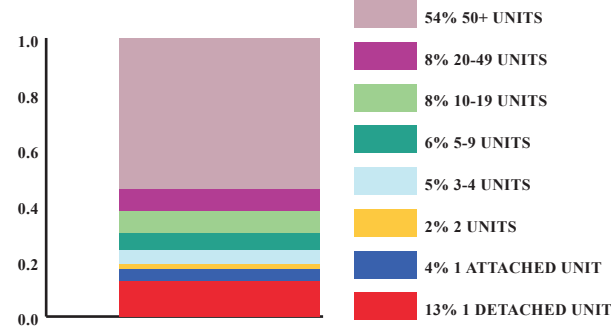

The racial composition is 19% Black, 62% White, 9% Asian, and 10% Other. Hispanic/Latinos represent 7%.

The median property value is \$457,859, and a home-ownership rate of 32%.

Most structures in District 2 have 50+ Units.

POPULATION

53,846 TOTAL POPULATION
11% OF TOTAL CITY

AGE BY GENDER

HOUSING

Tenure

Occupancy

HOUSING STRUCTURES

EDUCATIONAL ATTAINMENT

RACE AND ETHNICITY

BY THE NUMBERS

TOTAL POPULATION
53,846

MEDIAN AGE
34.8

TOTAL HOUSING UNITS
37,581

PERSONS PER HOUSEHOLD
1.6

MEDIAN HOUSEHOLD INCOME
\$95,797

MOST COMMON COMMUTE METHOD
DRIVE ALONE