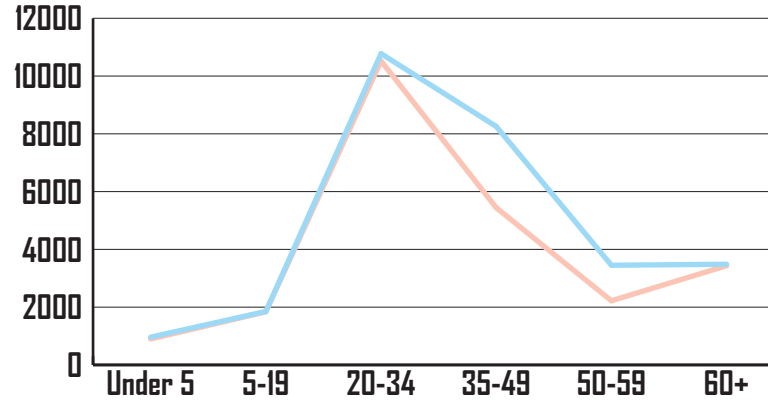

AT A GLANCE: CITY COUNCIL DISTRICT 2

CITY COUNCIL DISTRICT 2 has a total population of 53,846 persons which represents approximately 11% of the total population of Atlanta GA.

This district's median household income is \$95,797 compared to \$58,473 citywide. 9% of households are below the poverty line compared to the overall city poverty level of 20%.

The racial composition is 19% Black, 62% White, 9% Asian, and 10% Other. Hispanic/Latinos represent 7%.

The median property value is \$457,859, and a home-ownership rate of 32%.

Most structures in District 2 have 50+ Units.

POPULATION

53,846 TOTAL POPULATION
11% OF TOTAL CITY

AGE BY GENDER

HOUSING

Tenure

Occupancy

HOUSING STRUCTURES

EDUCATIONAL ATTAINMENT

RACE AND ETHNICITY

BY THE NUMBERS

TOTAL POPULATION
53,846

MEDIAN AGE
34.8

TOTAL HOUSING UNITS
37,581

PERSONS PER HOUSEHOLD
1.6

MEDIAN HOUSEHOLD INCOME
\$95,797

MOST COMMON COMMUTE METHOD
DRIVE ALONE