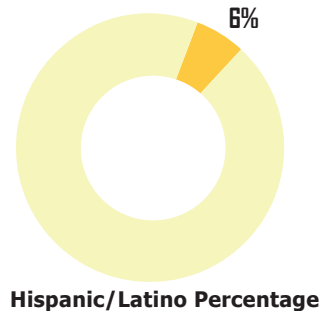

AT A GLANCE: CITY COUNCIL DISTRICT 3

CITY COUNCIL DISTRICT 3 has a total population of 40,073 persons which represents approximately 8% of the total population of Atlanta GA.

This district's median household income is \$40,670 compared to \$58,473 citywide. The poverty rate is 22% compared to the overall city rate of 16%. The racial composition is 53% Black, 30% White, 9% Asian, and 8% Other. Hispanic/Latinos represent 6%.

The median property value is \$234,466. and a home-ownership rate of 26%.

Most structures in District 3 are 1 Unit Detached.

POPULATION

40,073 TOTAL POPULATION
8% OF TOTAL CITY

AGE BY GENDER

HOUSING

Tenure

Occupancy

HOUSING STRUCTURES

EDUCATIONAL ATTAINMENT

RACE AND ETHNICITY

BY THE NUMBERS

TOTAL POPULATION
40,073

MEDIAN AGE
28.1

TOTAL HOUSING UNITS
19,153

PERSONS PER HOUSEHOLD
2.1