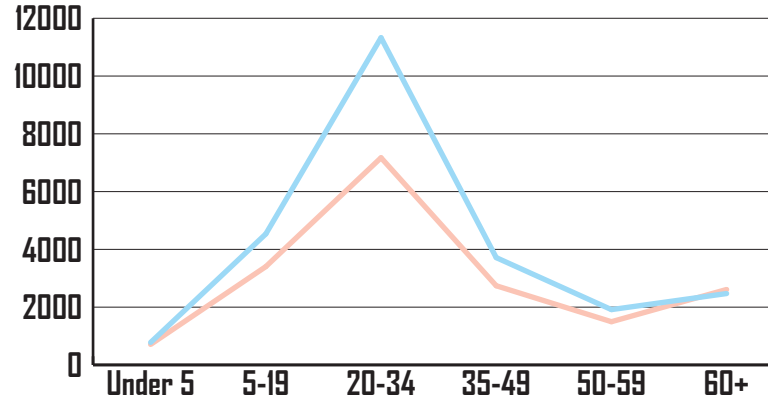

AT A GLANCE: CITY COUNCIL DISTRICT 3

CITY COUNCIL DISTRICT 3 has a total population of 40,073 persons which represents approximately 8% of the total population of Atlanta GA.

This district's median household income is \$40,670 compared to \$58,473 citywide. The poverty rate is 22% compared to the overall city rate of 16%. The racial composition is 53% Black, 30% White, 9% Asian, and 8% Other. Hispanic/Latinos represent 6%.

The median property value is \$234,466. and a home-ownership rate of 26%.

Most structures in District 3 are 1 Unit Detached.

POPULATION

40,073 TOTAL POPULATION
8% OF TOTAL CITY

AGE BY GENDER

HOUSING

Tenure

Occupancy

HOUSING STRUCTURES

EDUCATIONAL ATTAINMENT

RACE AND ETHNICITY

BY THE NUMBERS

TOTAL POPULATION
40,073

MEDIAN AGE
28.1

TOTAL HOUSING UNITS
19,153

PERSONS PER HOUSEHOLD
2.1