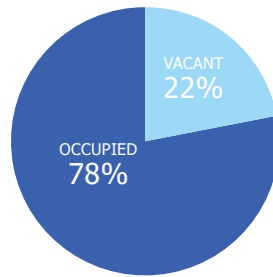

AT A GLANCE: CITY COUNCIL DISTRICT 3

CITY COUNCIL DISTRICT 3 has a total population of 40,073 persons which represents approximately 8% of the total population of Atlanta GA.

This district's median household income is $40,670 compared to $58,473 citywide. The poverty rate is 22% compared to the overall city rate of 16%. The racial composition is 53% Black, 30% White, 9% Asian, and 8% Other. Hispanic/Latinos represent 6%.

The median property value is $234,466. and a home-ownership rate of 26%.

Most structures in District 3 are 1 Unit Detached.

POPULATION

40,073 TOTAL POPULATION
8% OF TOTAL CITY

AGE BY GENDER

HOUSING

Tenure

Occupancy

HOUSING STRUCTURES

EDUCATIONAL ATTAINMENT

RACE AND ETHNICITY

BY THE NUMBERS

TOTAL POPULATION
40,073

MEDIAN AGE
28.1

TOTAL HOUSING UNITS
19,153

PERSONS PER HOUSEHOLD
2.1

MEDIAN HOUSEHOLD INCOME
$40,670

MOST COMMON COMMUTE METHOD
DRIVE ALONE

Department of
CITY PLANNING