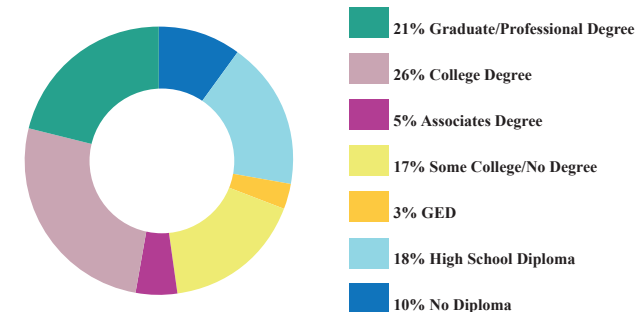

AT A GLANCE: CITY COUNCIL DISTRICT 3

CITY COUNCIL DISTRICT 3 has a total population of 40,073 persons which represents approximately 8% of the total population of Atlanta GA.

This district's median household income is \$40,670 compared to \$58,473 citywide. The poverty rate is 22% compared to the overall city rate of 16%. The racial composition is 53% Black, 30% White, 9% Asian, and 8% Other. Hispanic/Latinos represent 6%.

The median property value is \$234,466. and a home-ownership rate of 26%.

Most structures in District 3 are 1 Unit Detached.

POPULATION

40,073 TOTAL POPULATION
8% OF TOTAL CITY

AGE BY GENDER

HOUSING

Tenure

Occupancy

HOUSING STRUCTURES

EDUCATIONAL ATTAINMENT

RACE AND ETHNICITY

BY THE NUMBERS

TOTAL POPULATION
40,073

MEDIAN AGE
28.1

TOTAL HOUSING UNITS
19,153

PERSONS PER HOUSEHOLD
2.1