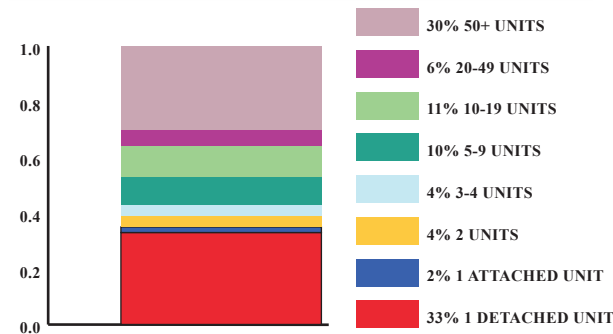

AT A GLANCE: CITY COUNCIL DISTRICT 3

CITY COUNCIL DISTRICT 3 has a total population of 40,073 persons which represents approximately 8% of the total population of Atlanta GA.

This district's median household income is \$40,670 compared to \$58,473 citywide. The poverty rate is 22% compared to the overall city rate of 16%. The racial composition is 53% Black, 30% White, 9% Asian, and 8% Other. Hispanic/Latinos represent 6%.

The median property value is \$234,466. and a home-ownership rate of 26%.

Most structures in District 3 are 1 Unit Detached.

POPULATION

40,073 TOTAL POPULATION
8% OF TOTAL CITY

AGE BY GENDER

HOUSING

Tenure

Occupancy

HOUSING STRUCTURES

EDUCATIONAL ATTAINMENT

RACE AND ETHNICITY

BY THE NUMBERS

TOTAL POPULATION
40,073

MEDIAN AGE
28.1

TOTAL HOUSING UNITS
19,153

PERSONS PER HOUSEHOLD
2.1