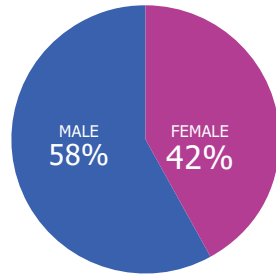

AT A GLANCE: CITY COUNCIL DISTRICT 3

CITY COUNCIL DISTRICT 3 has a total population of 40,073 persons which represents approximately 8% of the total population of Atlanta GA.

This district's median household income is \$40,670 compared to \$58,473 citywide. The poverty rate is 22% compared to the overall city rate of 16%. The racial composition is 53% Black, 30% White, 9% Asian, and 8% Other. Hispanic/Latinos represent 6%.

The median property value is \$234,466. and a home-ownership rate of 26%.

Most structures in District 3 are 1 Unit Detached.

POPULATION

40,073 TOTAL POPULATION
8% OF TOTAL CITY

AGE BY GENDER

HOUSING

Tenure

Occupancy