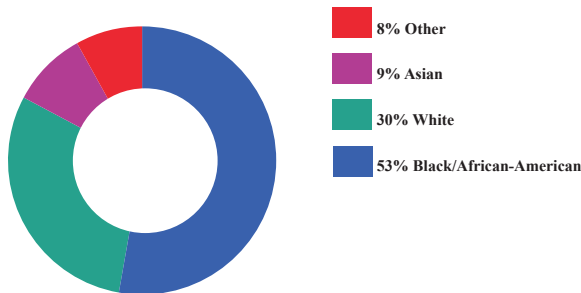

AT A GLANCE: CITY COUNCIL DISTRICT 3

CITY COUNCIL DISTRICT 3 has a total population of 40,073 persons which represents approximately 8% of the total population of Atlanta GA.

This district's median household income is \$40,670 compared to \$58,473 citywide. The poverty rate is 22% compared to the overall city rate of 16%. The racial composition is 53% Black, 30% White, 9% Asian, and 8% Other. Hispanic/Latinos represent 6%.

The median property value is \$234,466. and a home-ownership rate of 26%.

Most structures in District 3 are 1 Unit Detached.

POPULATION

40,073 TOTAL POPULATION
8% OF TOTAL CITY

AGE BY GENDER

HOUSING

Tenure

Occupancy

HOUSING STRUCTURES

EDUCATIONAL ATTAINMENT

RACE AND ETHNICITY

BY THE NUMBERS

TOTAL POPULATION
40,073

MEDIAN AGE
28.1

TOTAL HOUSING UNITS
19,153

PERSONS PER HOUSEHOLD
2.1