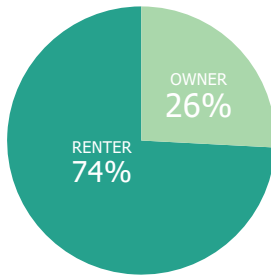

The median property value is \$234,466. and a home-ownership rate of 26%.

Most structures in District 3 are 1 Unit Detached.

POPULATION

40,073 TOTAL POPULATION
8% OF TOTAL CITY

AGE BY GENDER

HOUSING

Tenure

Occupancy

HOUSING STRUCTURES

EDUCATIONAL ATTAINMENT

RACE AND ETHNICITY

BY THE NUMBERS

TOTAL POPULATION
40,073

MEDIAN AGE
28.1

TOTAL HOUSING UNITS
19,153

PERSONS PER HOUSEHOLD
2.1