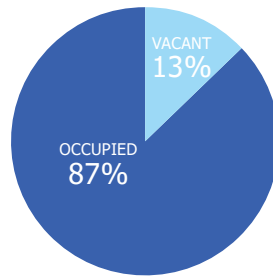

AT A GLANCE: CITY COUNCIL DISTRICT 4

POPULATION

36,137 TOTAL POPULATION
7% OF TOTAL CITY

AGE BY GENDER

CITY COUNCIL DISTRICT 4 has a total population of 36,137 persons which represents approximately 7% of the total population of Atlanta GA.

This district's median household income is $35,141 compared to $58,473 citywide. 30% of households are below the poverty line compared to the overall city poverty level of 20%.

The racial composition is 78% Black, 15% White, 1% Asian, and 6% Other. Hispanic/Latinos represent 4%.

The median property value is $226,432. and a home-ownership rate of 32%.

Most structures in District 4 are 1 Unit Detached.

HOUSING

Tenure

Occupancy

HOUSING STRUCTURES

EDUCATIONAL ATTAINMENT

RACE AND ETHNICITY

BY THE NUMBERS

TOTAL POPULATION
36,137

MEDIAN AGE
29.1

TOTAL HOUSING UNITS
14,736

PERSONS PER HOUSEHOLD
2.3

MEDIAN HOUSEHOLD INCOME
$35,141

MOST COMMON COMMUTE METHOD
DRIVE ALONE

Department of
CITY PLANNING