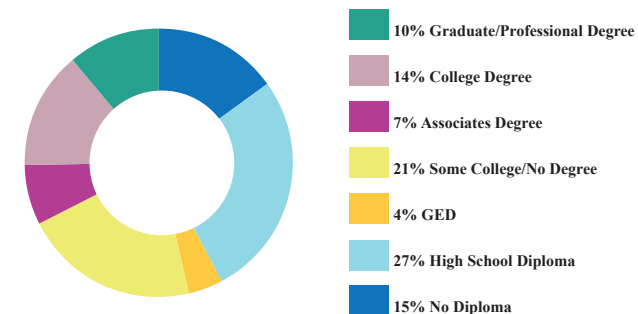

This district's median household income is \$35,141 compared to \$58,473 citywide. 30% of households are below the poverty line compared to the overall city poverty level of 20%.

The racial composition is 78% Black, 15% White, 1% Asian, and 6% Other. Hispanic/Latinos represent 4%.

BY THE NUMBERS

TOTAL POPULATION
36,137

MEDIAN AGE
29.1

TOTAL HOUSING UNITS
14,736

PERSONS PER HOUSEHOLD
2.3

MEDIAN HOUSEHOLD INCOME
\$35,141

MOST COMMON COMMUTE METHOD
DRIVE ALONE

Department of
CITY PLANNING