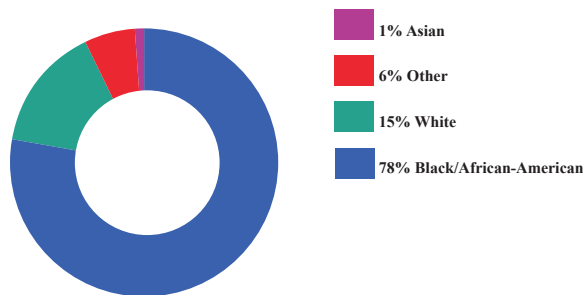

This district's median household income is \$35,141 compared to \$58,473 citywide. 30% of households are below the poverty line compared to the overall city poverty level of 20%.

The racial composition is 78% Black, 15% White, 1% Asian, and 6% Other. Hispanic/Latinos represent 4%.

BY THE NUMBERS

TOTAL POPULATION
36,137

MEDIAN AGE
29.1

TOTAL HOUSING UNITS
14,736

PERSONS PER HOUSEHOLD
2.3

MEDIAN HOUSEHOLD INCOME
\$35,141

MOST COMMON COMMUTE METHOD
DRIVE ALONE

Department of
CITY PLANNING