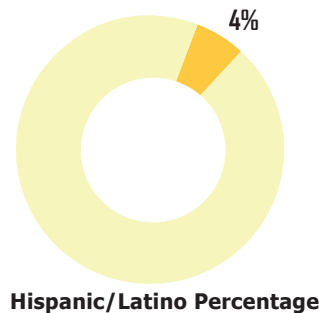

This district's median household income is \$35,141 compared to \$58,473 citywide. 30% of households are below the poverty line compared to the overall city poverty level of 20%.

The racial composition is 78% Black, 15% White, 1% Asian, and 6% Other. Hispanic/Latinos represent 4%.

BY THE NUMBERS

TOTAL POPULATION
36,137

MEDIAN AGE
29.1

TOTAL HOUSING UNITS
14,736

PERSONS PER HOUSEHOLD
2.3

MEDIAN HOUSEHOLD INCOME
\$35,141

MOST COMMON COMMUTE METHOD
DRIVE ALONE

Department of
CITY PLANNING