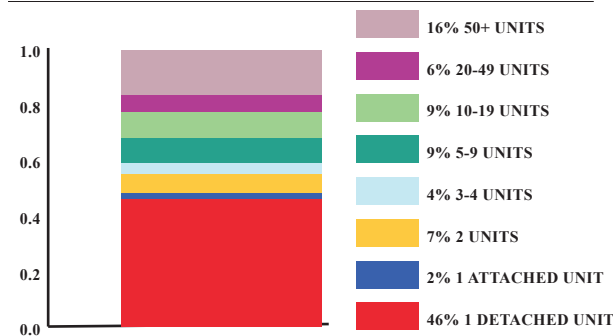

This district's median household income is \$35,141 compared to \$58,473 citywide. 30% of households are below the poverty line compared to the overall city poverty level of 20%.

The racial composition is 78% Black, 15% White, 1% Asian, and 6% Other. Hispanic/Latinos represent 4%.

The median property value is \$226,432. and a home-ownership rate of 32%.

Most structures in District 4 are 1 Unit Detached.

HOUSING

Tenure

Occupancy

HOUSING STRUCTURES

EDUCATIONAL ATTAINMENT

RACE AND ETHNICITY

BY THE NUMBERS

TOTAL POPULATION
36,137

MEDIAN AGE
29.1

TOTAL HOUSING UNITS
14,736

PERSONS PER HOUSEHOLD
2.3

MEDIAN HOUSEHOLD INCOME
\$35,141

MOST COMMON COMMUTE METHOD
DRIVE ALONE

Department of
CITY PLANNING