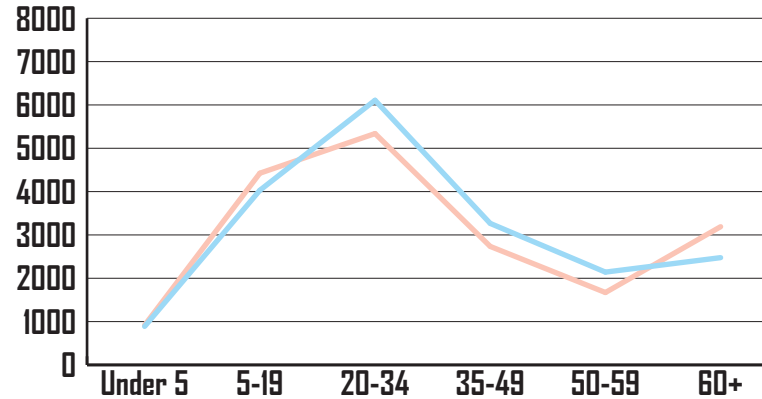

AT A GLANCE: CITY COUNCIL DISTRICT 4

POPULATION

36,137 TOTAL POPULATION
7% OF TOTAL CITY

AGE BY GENDER

CITY COUNCIL DISTRICT 4 has a total population of 36,137 persons which represents approximately 7% of the total population of Atlanta GA.

This district's median household income is \$35,141 compared to \$58,473 citywide. 30% of households are below the poverty line compared to the overall city poverty level of 20%.

The racial composition is 78% Black, 15% White, 1% Asian, and 6% Other. Hispanic/Latinos represent 4%.