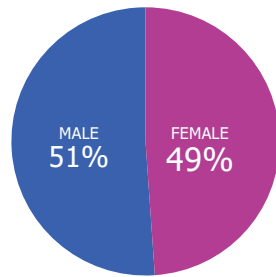

AT A GLANCE: CITY COUNCIL DISTRICT 4

POPULATION

36,137 TOTAL POPULATION
7% OF TOTAL CITY

AGE BY GENDER

CITY COUNCIL DISTRICT 4 has a total population of 36,137 persons which represents approximately 7% of the total population of Atlanta GA.

This district's median household income is \$35,141 compared to \$58,473 citywide. 30% of households are below the poverty line compared to the overall city poverty level of 20%.

The racial composition is 78% Black, 15% White, 1% Asian, and 6% Other. Hispanic/Latinos represent 4%.