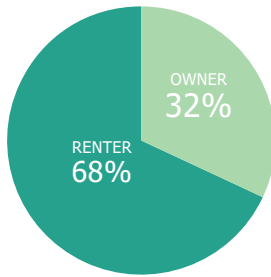

HOUSING

Tenure