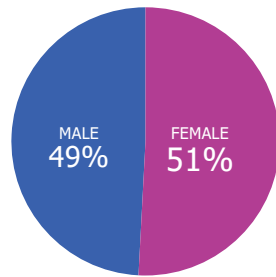

AT A GLANCE: CITY COUNCIL DISTRICT 5

POPULATION

44,732
TOTAL POPULATION

9%
OF TOTAL CITY

AGE BY GENDER

CITY COUNCIL DISTRICT 5 has a total population of 44,732 persons which represents approximately 9% of the total population of Atlanta GA.

This district's median household income is \$78,061 compared to \$58,473 citywide. 13% of households are below the poverty line compared to the overall city poverty level of 20%.

The racial composition is 37% Black, 50% White, 4% Asian, and 9% Other. Hispanic/Latinos represent 6%.