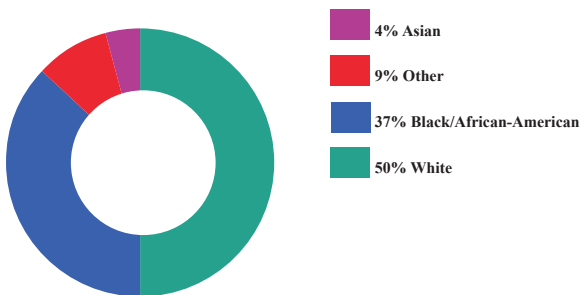

This district's median household income is \$78,061 compared to \$58,473 citywide. 13% of households are below the poverty line compared to the overall city poverty level of 20%.

The racial composition is 37% Black, 50% White, 4% Asian, and 9% Other. Hispanic/Latinos represent 6%.

BY THE NUMBERS

TOTAL POPULATION
44,732

MEDIAN AGE
35.5

TOTAL HOUSING UNITS
21,629

PERSONS PER
HOUSEHOLD
2.0

MEDIAN HOUSEHOLD
INCOME
\$78,061

MOST COMMON
COMMUTE METHOD
DRIVE ALONE

Department of
CITY PLANNING