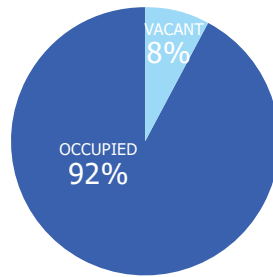

AT A GLANCE: CITY COUNCIL DISTRICT 5

POPULATION

44,732
TOTAL POPULATION

9%
OF TOTAL CITY

AGE BY GENDER

CITY COUNCIL DISTRICT 5 has a total population of 44,732 persons which represents approximately 9% of the total population of Atlanta GA.

This district's median household income is $78,061 compared to $58,473 citywide. 13% of households are below the poverty line compared to the overall city poverty level of 20%.

The racial composition is 37% Black, 50% White, 4% Asian, and 9% Other. Hispanic/Latinos represent 6%.

The median property value is $380,109, and a home-ownership rate of 51%.

Most structures in District 5 are 1 Unit Detached.

HOUSING

Tenure

Occupancy

HOUSING STRUCTURES

EDUCATIONAL ATTAINMENT

RACE AND ETHNICITY

BY THE NUMBERS

TOTAL POPULATION
44,732

MEDIAN AGE
35.5

TOTAL HOUSING UNITS
21,629

PERSONS PER
HOUSEHOLD
2.0

MEDIAN HOUSEHOLD
INCOME
$78,061

MOST COMMON
COMMUTE METHOD
DRIVE ALONE

Department of
CITY PLANNING

*Based on 2020 Census Data