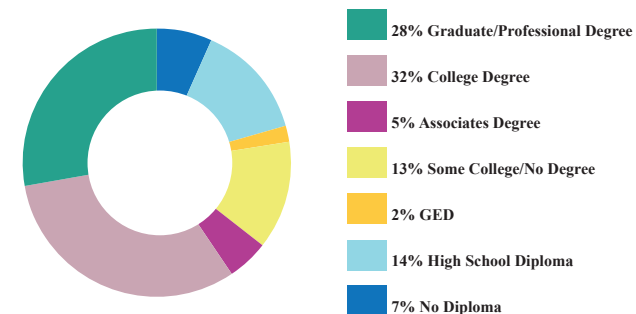

AT A GLANCE: CITY COUNCIL DISTRICT 5

POPULATION

44,732
TOTAL POPULATION

9%
OF TOTAL CITY

AGE BY GENDER

CITY COUNCIL DISTRICT 5 has a total population of 44,732 persons which represents approximately 9% of the total population of Atlanta GA.

This district's median household income is $78,061 compared to $58,473 citywide. 13% of households are below the poverty line compared to the overall city poverty level of 20%.

The racial composition is 37% Black, 50% White, 4% Asian, and 9% Other. Hispanic/Latinos represent 6%.

The median property value is $380,109, and a home-ownership rate of 51%.

Most structures in District 5 are 1 Unit Detached.

HOUSING

Tenure

Occupancy

HOUSING STRUCTURES

EDUCATIONAL ATTAINMENT

RACE AND ETHNICITY

BY THE NUMBERS

TOTAL POPULATION
44,732

MEDIAN AGE
35.5

TOTAL HOUSING UNITS
21,629

PERSONS PER
HOUSEHOLD
2.0

MEDIAN HOUSEHOLD
INCOME
$78,061

MOST COMMON
COMMUTE METHOD
DRIVE ALONE

Department of
CITY PLANNING

*Based on 2020 Census Data