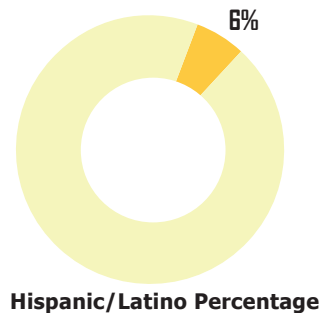

This district's median household income is \$78,061 compared to \$58,473 citywide. 13% of households are below the poverty line compared to the overall city poverty level of 20%.

The racial composition is 37% Black, 50% White, 4% Asian, and 9% Other. Hispanic/Latinos represent 6%.

BY THE NUMBERS

TOTAL POPULATION
44,732

MEDIAN AGE
35.5

TOTAL HOUSING UNITS
21,629

PERSONS PER
HOUSEHOLD
2.0

MEDIAN HOUSEHOLD
INCOME
\$78,061

MOST COMMON
COMMUTE METHOD
DRIVE ALONE

Department of
CITY PLANNING