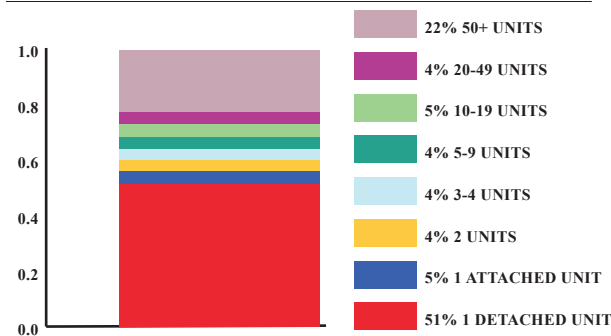

This district's median household income is \$78,061 compared to \$58,473 citywide. 13% of households are below the poverty line compared to the overall city poverty level of 20%.

The racial composition is 37% Black, 50% White, 4% Asian, and 9% Other. Hispanic/Latinos represent 6%.

The median property value is \$380,109, and a home-ownership rate of 51%.

Most structures in District 5 are 1 Unit Detached.

HOUSING

Tenure

Occupancy

HOUSING STRUCTURES

EDUCATIONAL ATTAINMENT

RACE AND ETHNICITY

BY THE NUMBERS

TOTAL POPULATION
44,732

MEDIAN AGE
35.5

TOTAL HOUSING UNITS
21,629

PERSONS PER
HOUSEHOLD
2.0

MEDIAN HOUSEHOLD
INCOME
\$78,061

MOST COMMON
COMMUTE METHOD
DRIVE ALONE

Department of
CITY PLANNING