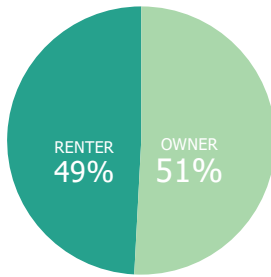

AT A GLANCE: CITY COUNCIL DISTRICT 5

POPULATION

44,732
TOTAL POPULATION

9%
OF TOTAL CITY

AGE BY GENDER

CITY COUNCIL DISTRICT 5 has a total population of 44,732 persons which represents approximately 9% of the total population of Atlanta GA.

This district's median household income is \$78,061 compared to \$58,473 citywide. 13% of households are below the poverty line compared to the overall city poverty level of 20%.

The racial composition is 37% Black, 50% White, 4% Asian, and 9% Other. Hispanic/Latinos represent 6%.

The median property value is \$380,109, and a home-ownership rate of 51%.

Most structures in District 5 are 1 Unit Detached.

HOUSING

Tenure

Occupancy

HOUSING STRUCTURES

EDUCATIONAL ATTAINMENT

RACE AND ETHNICITY