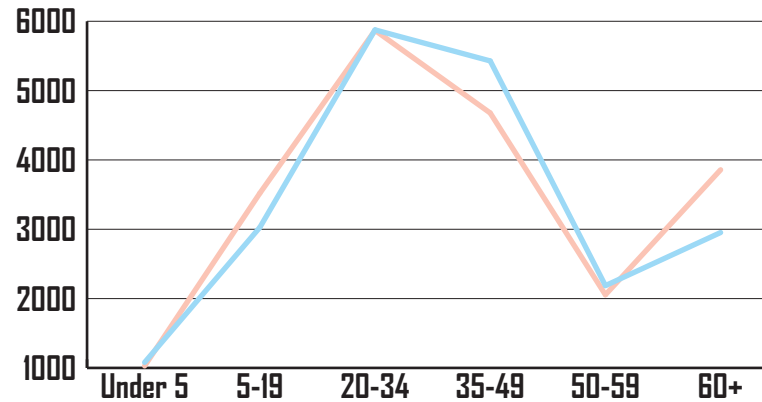

AT A GLANCE: CITY COUNCIL DISTRICT 5

POPULATION

44,732
TOTAL POPULATION

9%
OF TOTAL CITY

AGE BY GENDER

CITY COUNCIL DISTRICT 5 has a total population of 44,732 persons which represents approximately 9% of the total population of Atlanta GA.

This district's median household income is \$78,061 compared to \$58,473 citywide. 13% of households are below the poverty line compared to the overall city poverty level of 20%.

The racial composition is 37% Black, 50% White, 4% Asian, and 9% Other. Hispanic/Latinos represent 6%.

The median property value is \$380,109, and a home-ownership rate of 51%.

Most structures in District 5 are 1 Unit Detached.

HOUSING

Tenure

Occupancy

HOUSING STRUCTURES

EDUCATIONAL ATTAINMENT

RACE AND ETHNICITY