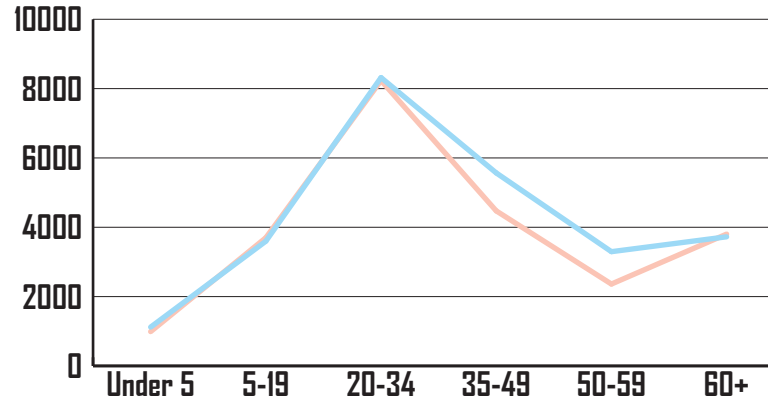

AT A GLANCE: CITY COUNCIL DISTRICT 6

POPULATION

48,725
TOTAL POPULATION

10%
OF TOTAL CITY

AGE BY GENDER

CITY COUNCIL DISTRICT 6 has a total population of 48,725 persons which represents approximately 10% of the total population of Atlanta GA.

This district's median household income is \$99,788 compared to \$58,473 citywide. 9% of households are below the poverty line compared to the overall city poverty level of 20%.

The racial composition is 17% Black, 62% White, 9% Asian, and 12% Other. Hispanic/Latinos represent 9%.

The median property value is \$647,339, and a home-ownership rate of 41%.

Most structures in District 6 are 1 Unit Detached or have 50+ Units.

HOUSING

Tenure

Occupancy

HOUSING STRUCTURES

EDUCATIONAL ATTAINMENT

RACE AND ETHNICITY

BY THE NUMBERS

TOTAL POPULATION
48,725

MEDIAN AGE
33.6

TOTAL HOUSING UNITS
25,167

PERSONS PER
HOUSEHOLD
1.9

MEDIAN HOUSEHOLD
INCOME
\$99,788

MOST COMMON
COMMUTE METHOD
DRIVE ALONE