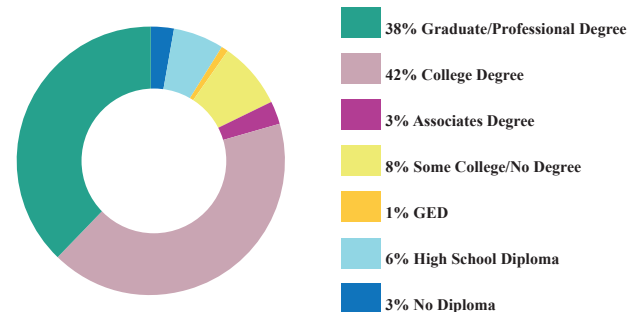

This district's median household income is \$99,788 compared to \$58,473 citywide. 9% of households are below the poverty line compared to the overall city poverty level of 20%.

The racial composition is 17% Black, 62% White, 9% Asian, and 12% Other. Hispanic/Latinos represent 9%.

RACE AND ETHNICITY

BY THE NUMBERS

TOTAL POPULATION
48,725

MEDIAN AGE
33.6

TOTAL HOUSING UNITS
25,167

PERSONS PER
HOUSEHOLD
1.9

MEDIAN HOUSEHOLD
INCOME
\$99,788

MOST COMMON
COMMUTE METHOD
DRIVE ALONE