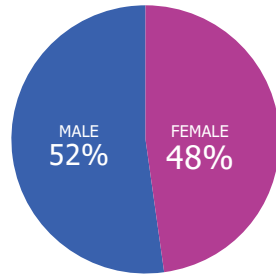

AT A GLANCE: CITY COUNCIL DISTRICT 6

POPULATION

48,725
TOTAL POPULATION

10%
OF TOTAL CITY

AGE BY GENDER

CITY COUNCIL DISTRICT 6 has a total population of 48,725 persons which represents approximately 10% of the total population of Atlanta GA.

This district's median household income is \$99,788 compared to \$58,473 citywide. 9% of households are below the poverty line compared to the overall city poverty level of 20%.

The racial composition is 17% Black, 62% White, 9% Asian, and 12% Other. Hispanic/Latinos represent 9%.

RACE AND ETHNICITY

BY THE NUMBERS

TOTAL POPULATION
48,725

MEDIAN AGE
33.6

TOTAL HOUSING UNITS
25,167

PERSONS PER
HOUSEHOLD
1.9

MEDIAN HOUSEHOLD
INCOME
\$99,788

MOST COMMON
COMMUTE METHOD
DRIVE ALONE