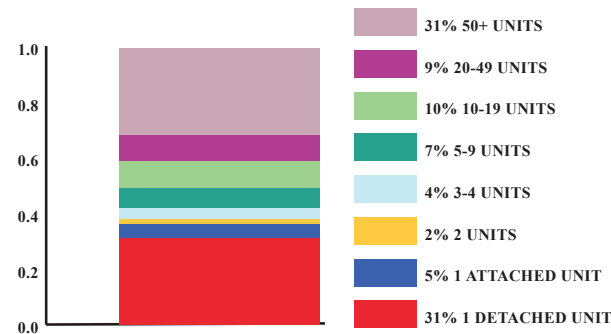

This district's median household income is \$99,788 compared to \$58,473 citywide. 9% of households are below the poverty line compared to the overall city poverty level of 20%.

The racial composition is 17% Black, 62% White, 9% Asian, and 12% Other. Hispanic/Latinos represent 9%.

The median property value is \$647,339, and a home-ownership rate of 41%.

Most structures in District 6 are 1 Unit Detached or have 50+ Units.

HOUSING

Tenure

Occupancy

HOUSING STRUCTURES

EDUCATIONAL ATTAINMENT

RACE AND ETHNICITY

BY THE NUMBERS

TOTAL POPULATION
48,725

MEDIAN AGE
33.6

TOTAL HOUSING UNITS
25,167

PERSONS PER
HOUSEHOLD
1.9

MEDIAN HOUSEHOLD
INCOME
\$99,788

MOST COMMON
COMMUTE METHOD
DRIVE ALONE