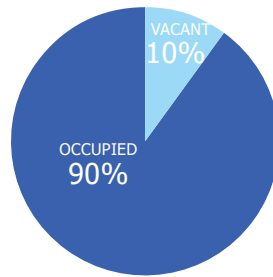

AT A GLANCE: CITY COUNCIL DISTRICT 6

POPULATION

48,725
TOTAL POPULATION

10%
OF TOTAL CITY

AGE BY GENDER

CITY COUNCIL DISTRICT 6 has a total population of 48,725 persons which represents approximately 10% of the total population of Atlanta GA.

This district's median household income is $99,788 compared to $58,473 citywide. 9% of households are below the poverty line compared to the overall city poverty level of 20%.

The racial composition is 17% Black, 62% White, 9% Asian, and 12% Other. Hispanic/Latinos represent 9%.

The median property value is $647,339, and a home-ownership rate of 41%.

Most structures in District 6 are 1 Unit Detached or have 50+ Units.

HOUSING

Tenure

Occupancy

HOUSING STRUCTURES

EDUCATIONAL ATTAINMENT

RACE AND ETHNICITY

BY THE NUMBERS

TOTAL POPULATION
48,725

MEDIAN AGE
33.6

TOTAL HOUSING UNITS
25,167

PERSONS PER
HOUSEHOLD
1.9

MEDIAN HOUSEHOLD
INCOME
$99,788

MOST COMMON
COMMUTE METHOD
DRIVE ALONE

Department of
CITY PLANNING

*Based on 2020 Census Data