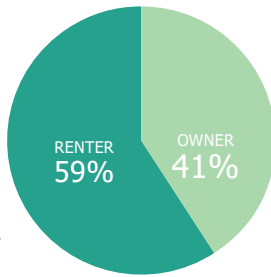

AT A GLANCE: CITY COUNCIL DISTRICT 6

POPULATION

48,725
TOTAL POPULATION

10%
OF TOTAL CITY

AGE BY GENDER

CITY COUNCIL DISTRICT 6 has a total population of 48,725 persons which represents approximately 10% of the total population of Atlanta GA.

This district's median household income is \$99,788 compared to \$58,473 citywide. 9% of households are below the poverty line compared to the overall city poverty level of 20%.

The racial composition is 17% Black, 62% White, 9% Asian, and 12% Other. Hispanic/Latinos represent 9%.

The median property value is \$647,339, and a home-ownership rate of 41%.

Most structures in District 6 are 1 Unit Detached or have 50+ Units.

HOUSING

Tenure

Occupancy

HOUSING STRUCTURES

EDUCATIONAL ATTAINMENT

RACE AND ETHNICITY

BY THE NUMBERS

TOTAL POPULATION
48,725

MEDIAN AGE
33.6

TOTAL HOUSING UNITS
25,167

PERSONS PER
HOUSEHOLD
1.9

MEDIAN HOUSEHOLD
INCOME
\$99,788

MOST COMMON
COMMUTE METHOD
DRIVE ALONE