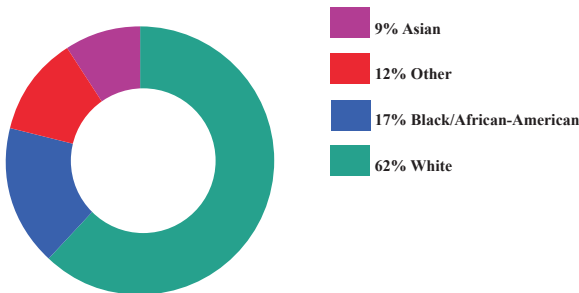

This district's median household income is \$99,788 compared to \$58,473 citywide. 9% of households are below the poverty line compared to the overall city poverty level of 20%.

The racial composition is 17% Black, 62% White, 9% Asian, and 12% Other. Hispanic/Latinos represent 9%.

RACE AND ETHNICITY

BY THE NUMBERS

TOTAL POPULATION
48,725

MEDIAN AGE
33.6

TOTAL HOUSING UNITS
25,167

PERSONS PER
HOUSEHOLD
1.9

MEDIAN HOUSEHOLD
INCOME
\$99,788

MOST COMMON
COMMUTE METHOD
DRIVE ALONE