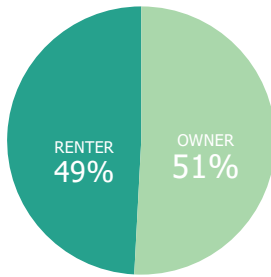

This district's median household income is \$122,782 compared to \$58,473 citywide. 6% of households are below the poverty line compared to the overall city poverty level of 20%.

The racial composition is 11% Black, 76% White, 5% Asian, and 8% Other. Hispanic/Latinos represent 5%.

The median property value is \$843,813, and a home-ownership rate of 51%.

Most structures in District 8 are 1 Unit Detached.

RACE AND ETHNICITY

AGE BY GENDER

HOUSING

Tenure

Occupancy

HOUSING STRUCTURES

EDUCATIONAL ATTAINMENT

BY THE NUMBERS

TOTAL POPULATION
45,058

MEDIAN AGE
41.1

TOTAL HOUSING UNITS
23,859

PERSONS PER HOUSEHOLD
2.1

MEDIAN HOUSEHOLD INCOME
\$122,782

MOST COMMON COMMUTE METHOD
DRIVE ALONE