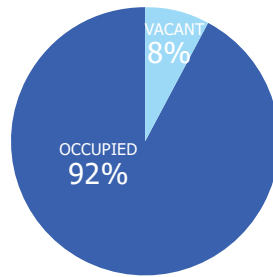

AT A GLANCE: CITY COUNCIL DISTRICT 8

POPULATION

45,058
TOTAL POPULATION

9%
OF TOTAL CITY

CITY COUNCIL DISTRICT 8 has a total population of 45,058 persons which represents approximately 9% of the total population of Atlanta GA.

This district's median household income is $122,782 compared to $58,473 citywide. 6% of households are below the poverty line compared to the overall city poverty level of 20%.

The racial composition is 11% Black, 76% White, 5% Asian, and 8% Other. Hispanic/Latinos represent 5%.

The median property value is $843,813, and a home-ownership rate of 51%.

Most structures in District 8 are 1 Unit Detached.

RACE AND ETHNICITY

AGE BY GENDER

HOUSING

Tenure

Occupancy

HOUSING STRUCTURES

EDUCATIONAL ATTAINMENT

BY THE NUMBERS

TOTAL POPULATION
45,058

MEDIAN AGE
41.1

TOTAL HOUSING UNITS
23,859

PERSONS PER HOUSEHOLD
2.1

MEDIAN HOUSEHOLD INCOME
$122,782

MOST COMMON COMMUTE METHOD
DRIVE ALONE

Department of
CITY PLANNING

*Based on 2020 Census Data