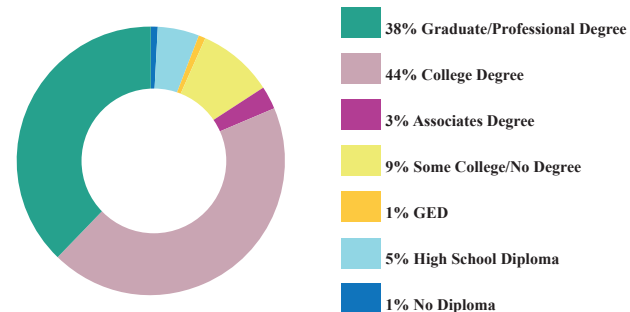

This district's median household income is \$122,782 compared to \$58,473 citywide. 6% of households are below the poverty line compared to the overall city poverty level of 20%.

The racial composition is 11% Black, 76% White, 5% Asian, and 8% Other. Hispanic/Latinos represent 5%.

EDUCATIONAL ATTAINMENT

BY THE NUMBERS

TOTAL POPULATION
45,058

MEDIAN AGE
41.1

TOTAL HOUSING UNITS
23,859

PERSONS PER HOUSEHOLD
2.1

MEDIAN HOUSEHOLD INCOME
\$122,782

MOST COMMON COMMUTE METHOD
DRIVE ALONE