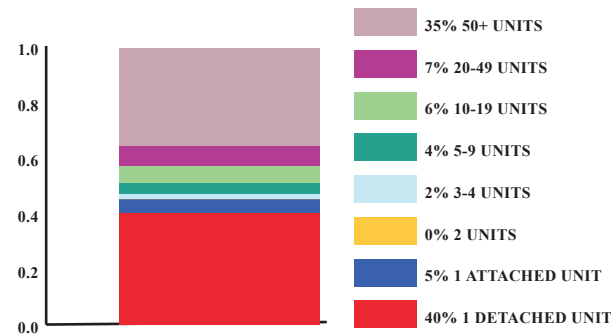

This district's median household income is \$122,782 compared to \$58,473 citywide. 6% of households are below the poverty line compared to the overall city poverty level of 20%.

The racial composition is 11% Black, 76% White, 5% Asian, and 8% Other. Hispanic/Latinos represent 5%.

The median property value is \$843,813, and a home-ownership rate of 51%.

Most structures in District 8 are 1 Unit Detached.

RACE AND ETHNICITY

AGE BY GENDER

HOUSING

Tenure

Occupancy

HOUSING STRUCTURES

EDUCATIONAL ATTAINMENT

BY THE NUMBERS

TOTAL POPULATION
45,058

MEDIAN AGE
41.1

TOTAL HOUSING UNITS
23,859

PERSONS PER HOUSEHOLD
2.1

MEDIAN HOUSEHOLD INCOME
\$122,782

MOST COMMON COMMUTE METHOD
DRIVE ALONE