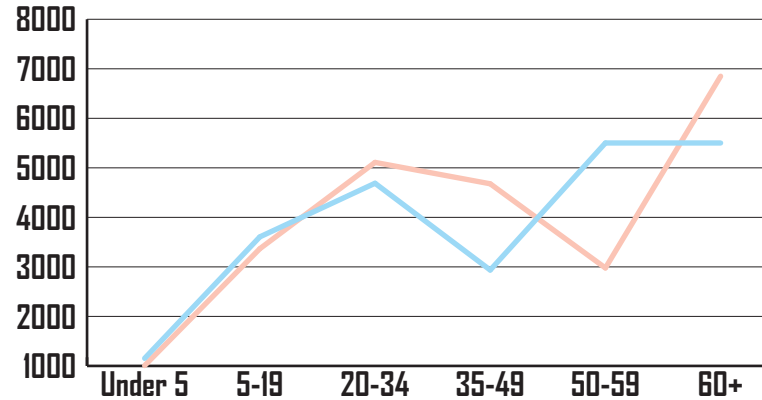

This district's median household income is \$122,782 compared to \$58,473 citywide. 6% of households are below the poverty line compared to the overall city poverty level of 20%.

The racial composition is 11% Black, 76% White, 5% Asian, and 8% Other. Hispanic/Latinos represent 5%.

The median property value is \$843,813, and a home-ownership rate of 51%.

Most structures in District 8 are 1 Unit Detached.

RACE AND ETHNICITY

AGE BY GENDER

HOUSING

Tenure

Occupancy

HOUSING STRUCTURES