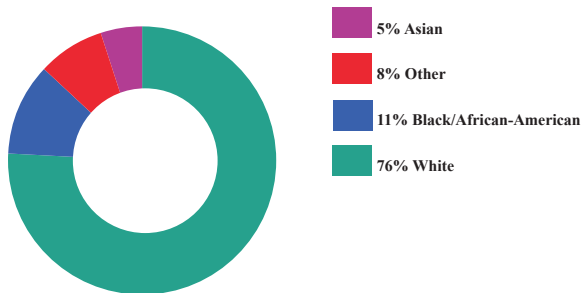

RACE AND ETHNICITY