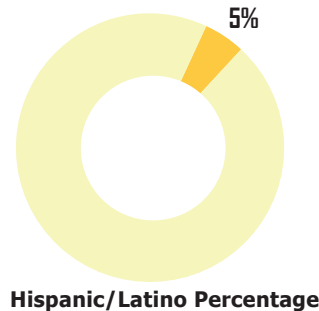

RACE AND ETHNICITY