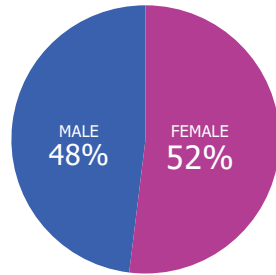

AT A GLANCE: CITY COUNCIL DISTRICT 8

POPULATION

45,058
TOTAL POPULATION

9%
OF TOTAL CITY

CITY COUNCIL DISTRICT 8 has a total population of 45,058 persons which represents approximately 9% of the total population of Atlanta GA.

This district's median household income is \$122,782 compared to \$58,473 citywide. 6% of households are below the poverty line compared to the overall city poverty level of 20%.

The racial composition is 11% Black, 76% White, 5% Asian, and 8% Other. Hispanic/Latinos represent 5%.