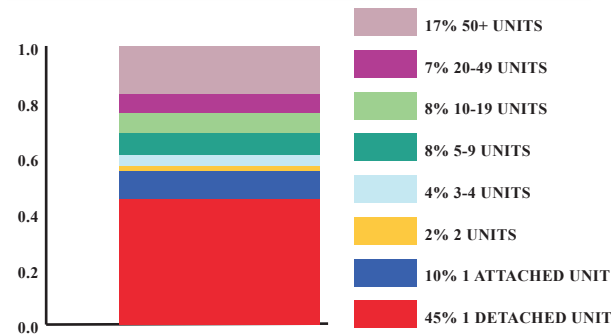

The racial composition is 54% Black, 32% White, 3% Asian, and 11% Other. Hispanic/Latinos represent 8%.

The median property value is \$318,738. and a home-ownership rate of 47%.

Most structures in District 9 are 1 Unit Detached.

POPULATION

39,707 TOTAL POPULATION
8% OF TOTAL CITY

AGE BY GENDER

HOUSING

Tenure

Occupancy

HOUSING STRUCTURES

EDUCATIONAL ATTAINMENT

RACE AND ETHNICITY

BY THE NUMBERS

TOTAL POPULATION
39,707

MEDIAN AGE
33.9

TOTAL HOUSING UNITS
19,896

PERSONS PER HOUSEHOLD
2.3

MEDIAN HOUSEHOLD INCOME
\$60,128

MOST COMMON COMMUTE METHOD
DRIVE ALONE