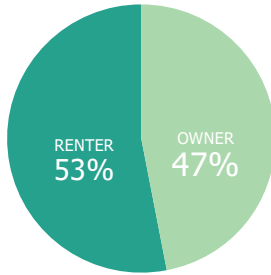

POPULATION

39,707 TOTAL POPULATION
8% OF TOTAL CITY

AGE BY GENDER

HOUSING

Tenure

Occupancy

HOUSING STRUCTURES

EDUCATIONAL ATTAINMENT

RACE AND ETHNICITY

BY THE NUMBERS

TOTAL POPULATION
39,707

MEDIAN AGE
33.9

TOTAL HOUSING UNITS
19,896

PERSONS PER HOUSEHOLD
2.3

MEDIAN HOUSEHOLD INCOME
\$60,128

MOST COMMON COMMUTE METHOD
DRIVE ALONE