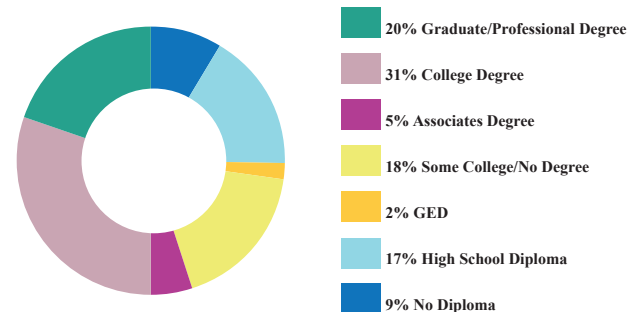

POPULATION

39,707 TOTAL POPULATION
8% OF TOTAL CITY

AGE BY GENDER

HOUSING

Tenure

Occupancy

HOUSING STRUCTURES

EDUCATIONAL ATTAINMENT

RACE AND ETHNICITY

BY THE NUMBERS

TOTAL POPULATION
39,707

MEDIAN AGE
33.9

TOTAL HOUSING UNITS
19,896

PERSONS PER HOUSEHOLD
2.3

MEDIAN HOUSEHOLD INCOME
\$60,128

MOST COMMON COMMUTE METHOD
DRIVE ALONE