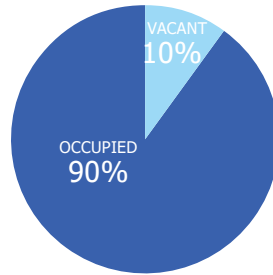

POPULATION

39,707 TOTAL POPULATION
8% OF TOTAL CITY

AGE BY GENDER

HOUSING

Tenure

Occupancy

HOUSING STRUCTURES

EDUCATIONAL ATTAINMENT

RACE AND ETHNICITY

BY THE NUMBERS

TOTAL POPULATION
39,707

MEDIAN AGE
33.9

TOTAL HOUSING UNITS
19,896

PERSONS PER HOUSEHOLD
2.3

MEDIAN HOUSEHOLD INCOME
\$60,128

MOST COMMON COMMUTE METHOD
DRIVE ALONE