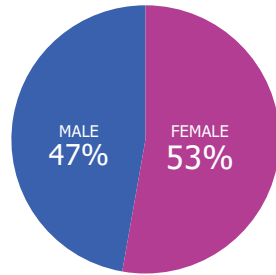

AT A GLANCE: CITY COUNCIL DISTRICT 9

CITY COUNCIL DISTRICT 9 has a total population of 39,707 persons which represents approximately 8% of the total population of Atlanta GA.

This district's median household income is \$60,128 compared to \$58,473 citywide. 6% of households are below the poverty line compared to the overall city poverty level of 20%.

The racial composition is 54% Black, 32% White, 3% Asian, and 11% Other. Hispanic/Latinos represent 8%.

The median property value is \$318,738. and a home-ownership rate of 47%.

Most structures in District 9 are 1 Unit Detached.

POPULATION

39,707 TOTAL POPULATION
8% OF TOTAL CITY

AGE BY GENDER

HOUSING

Tenure

Occupancy

HOUSING STRUCTURES

EDUCATIONAL ATTAINMENT

RACE AND ETHNICITY

BY THE NUMBERS

TOTAL POPULATION
39,707

MEDIAN AGE
33.9

TOTAL HOUSING UNITS
19,896

PERSONS PER HOUSEHOLD
2.3

MEDIAN HOUSEHOLD INCOME
\$60,128

MOST COMMON COMMUTE METHOD
DRIVE ALONE