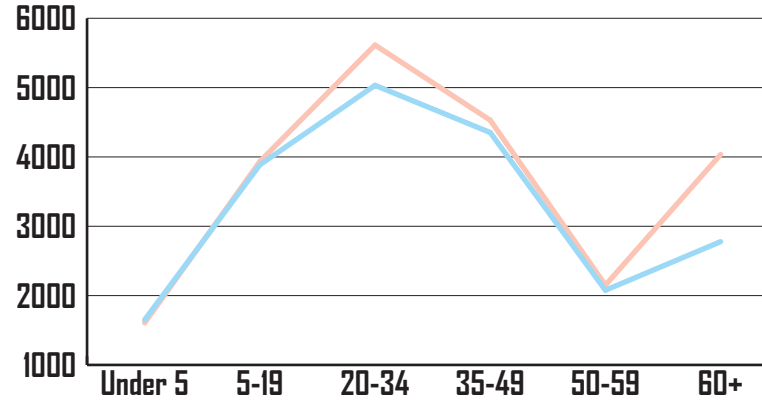

The racial composition is 54% Black, 32% White, 3% Asian, and 11% Other. Hispanic/Latinos represent 8%.

The median property value is \$318,738. and a home-ownership rate of 47%.

Most structures in District 9 are 1 Unit Detached.

POPULATION

39,707 TOTAL POPULATION
8% OF TOTAL CITY

AGE BY GENDER

HOUSING

Tenure

Occupancy

HOUSING STRUCTURES

EDUCATIONAL ATTAINMENT

RACE AND ETHNICITY

BY THE NUMBERS

TOTAL POPULATION
39,707

MEDIAN AGE
33.9

TOTAL HOUSING UNITS
19,896

PERSONS PER HOUSEHOLD
2.3

MEDIAN HOUSEHOLD INCOME
\$60,128

MOST COMMON COMMUTE METHOD
DRIVE ALONE