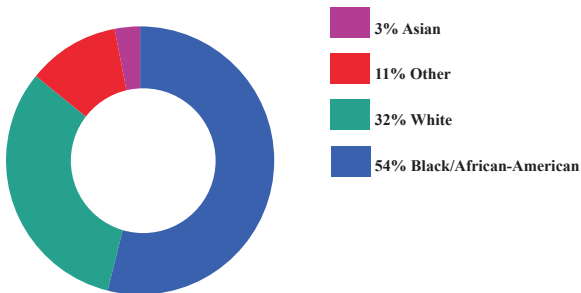

POPULATION

39,707 TOTAL POPULATION
8% OF TOTAL CITY

AGE BY GENDER

HOUSING

Tenure

Occupancy

HOUSING STRUCTURES

EDUCATIONAL ATTAINMENT

RACE AND ETHNICITY

BY THE NUMBERS

TOTAL POPULATION
39,707

MEDIAN AGE
33.9

TOTAL HOUSING UNITS
19,896

PERSONS PER HOUSEHOLD
2.3

MEDIAN HOUSEHOLD INCOME
\$60,128

MOST COMMON COMMUTE METHOD
DRIVE ALONE