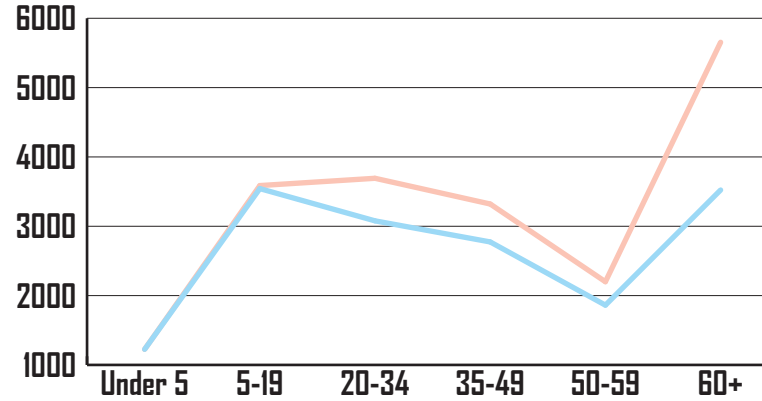

# AT A GLANCE: CITY COUNCIL DISTRICT 10

CITY COUNCIL DISTRICT 10 has a total population of 33,285 persons which represents approximately 7% of the total population of Atlanta GA.

This district's median household income is \$37,168 compared to \$58,473 citywide. 27% of households are below the poverty line compared to the overall city poverty level of 20%.

The racial composition is 91% Black, 3% White, 0% Asian, and 6% Other. Hispanic/Latinos represent 8%.

The median property value is \$205,205, and a home-ownership rate of 50%.

Most structures in District 10 are 1 Unit Detached.

## POPULATION

33,285 TOTAL POPULATION  
7% OF TOTAL CITY

## AGE BY GENDER