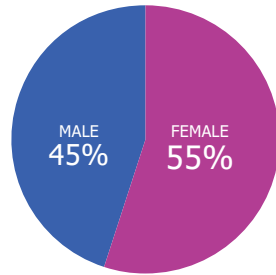

33,285 TOTAL POPULATION
7% OF TOTAL CITY