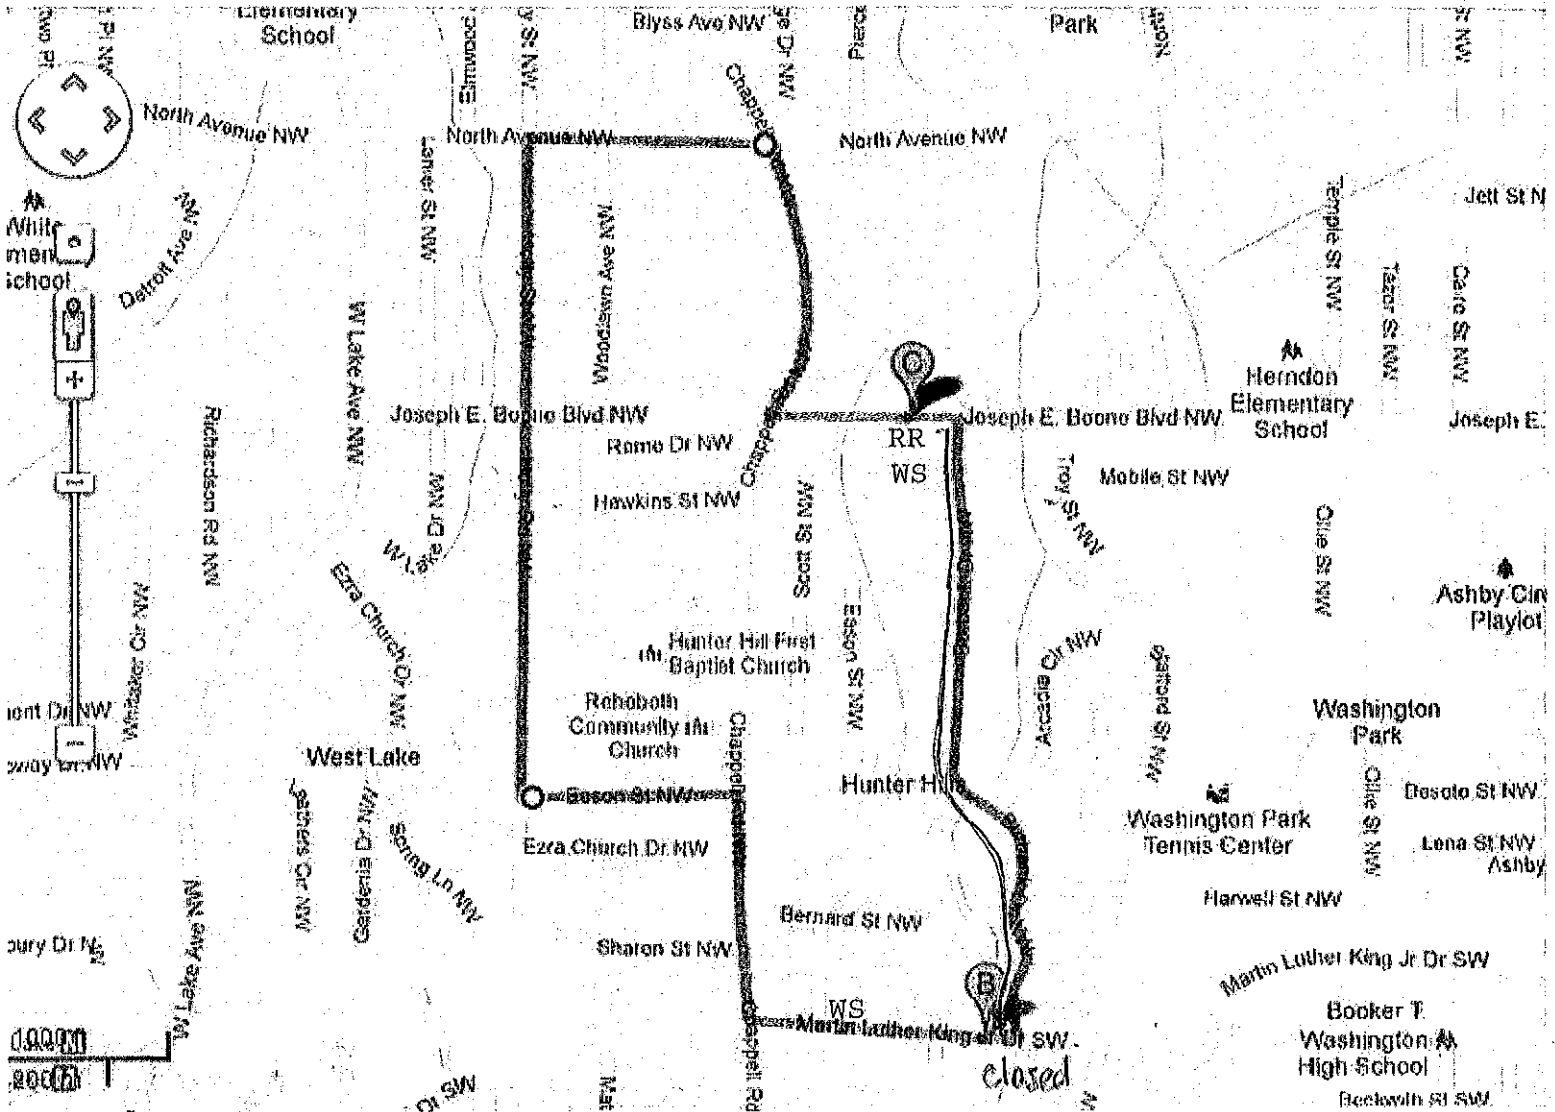

Refuge Run 5K April 27, 2013 8:30 a.m.

Start and finish of the race will be at 1300 Joseph E. Boone Blvd.

Burbank Drive will be closed from 8:00 a.m. to 9:30 a.m. on Saturday, April 27
 RR = 2 Portable Rest rooms will be located inside the City of Refuge Gates near the start/finish line.

WS = Water Station will be located on Martin Luther King, Jr. Blvd.
 WS = Two Water Stations will be located inside the City of Refuge Gates near the start/finish line.