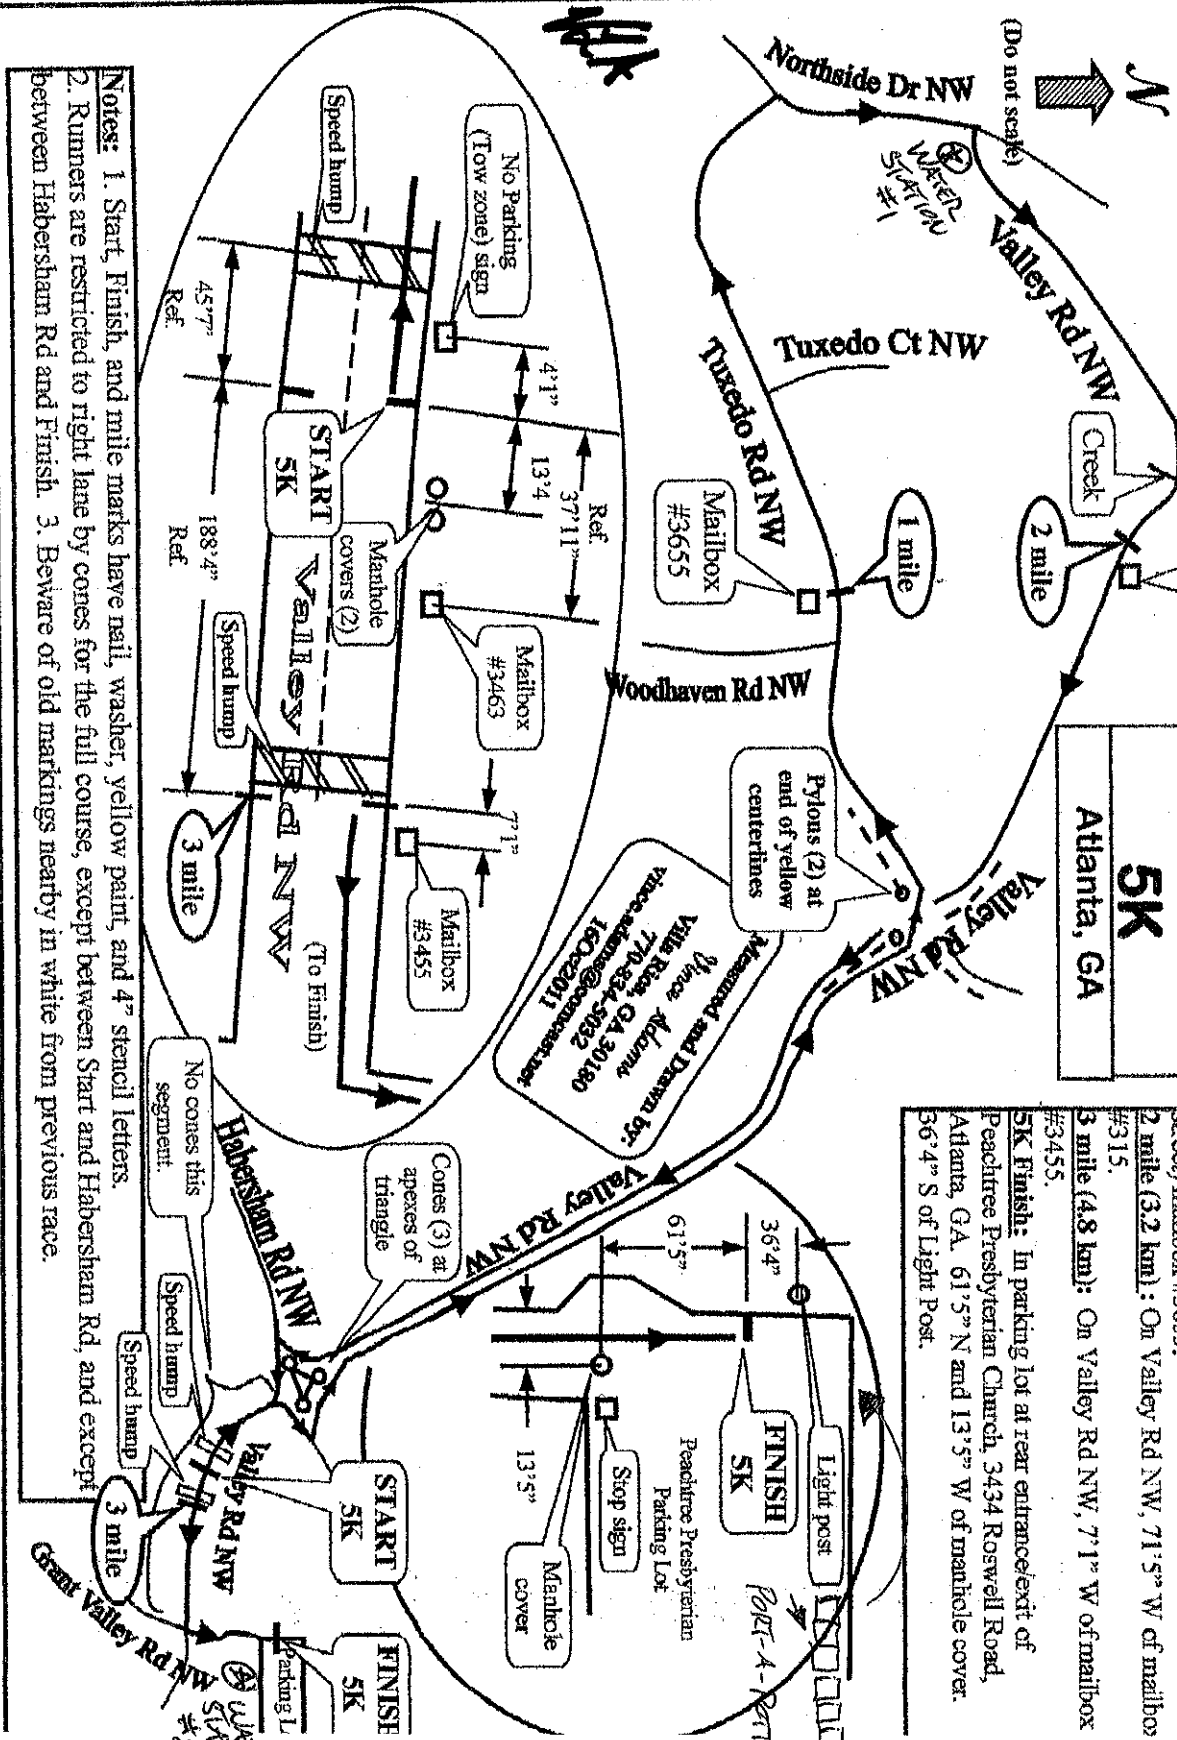

\* SINCE LIFEKATE AND LAAMISTAD ARE BOTH LEASED UNDER THE SAME COURSE, WE ARE USING THEIR EXIST RACE ROUTE THAT HAS ALREADY BEEN REPUTED.

USATF # GA 11093 WC  
 Effective: 11/2/11 to 12/31/21

**LAAMISTAD BUCKHEAD 5K**  
 Atlanta, GA

5K Start: On Valley Rd NW, 4'1" E of No Parking sign  
 37'11" W of mailbox #3463.  
 1 mile (1.6 km): On Tuxedo Rd NW, aligned with (across street) mailbox #3655.  
 2 mile (3.2 km): On Valley Rd NW, 71'5" W of mailbox #315.  
 3 mile (4.8 km): On Valley Rd NW, 7'1" W of mailbox #3455.  
 5K Finish: In parking lot at rear entrance/exit of Peachtree Presbyterian Church, 3434 Roswell Road, Atlanta, GA. 61'5" N and 13'5" W of manhole cover. 36'4" S of Light Post.

Notes: 1. Start, Finish, and mile marks have nail, washer, yellow paint, and 4" stencil letters.  
 2. Runners are restricted to right lane by cones for the full course, except between Start and Habersham Rd, and except between Habersham Rd and Finish. 3. Beware of old markings nearby in white from previous race.