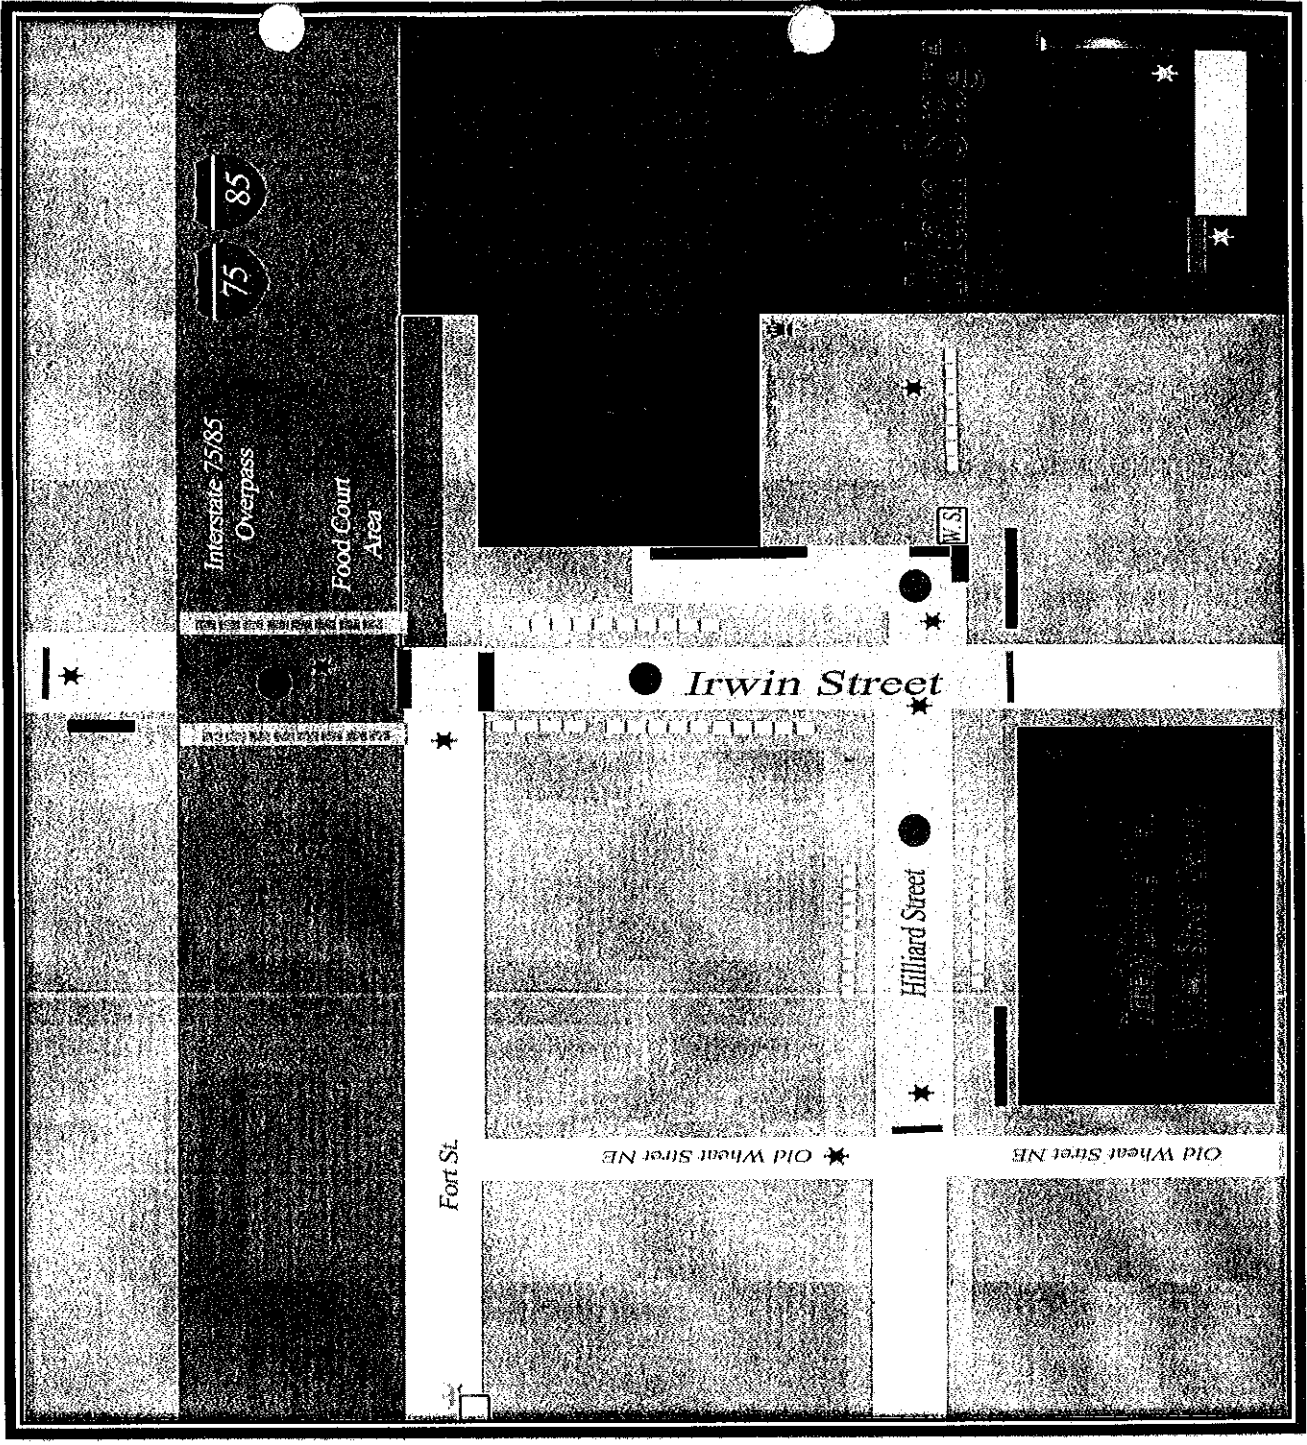

Sweet Auburn Music Fest Spring 2013 Route

Festival Key

Food Vendors	Sheriff
Vendors	Police Officer
Stage & Sound Tent	Alcohol Station
Radio-One Tents	Barricades
Portable Toilets	Umbrella Vendor
Water Stations	Hospitality Truck
Ambulance	Children Area
First Aid Station	