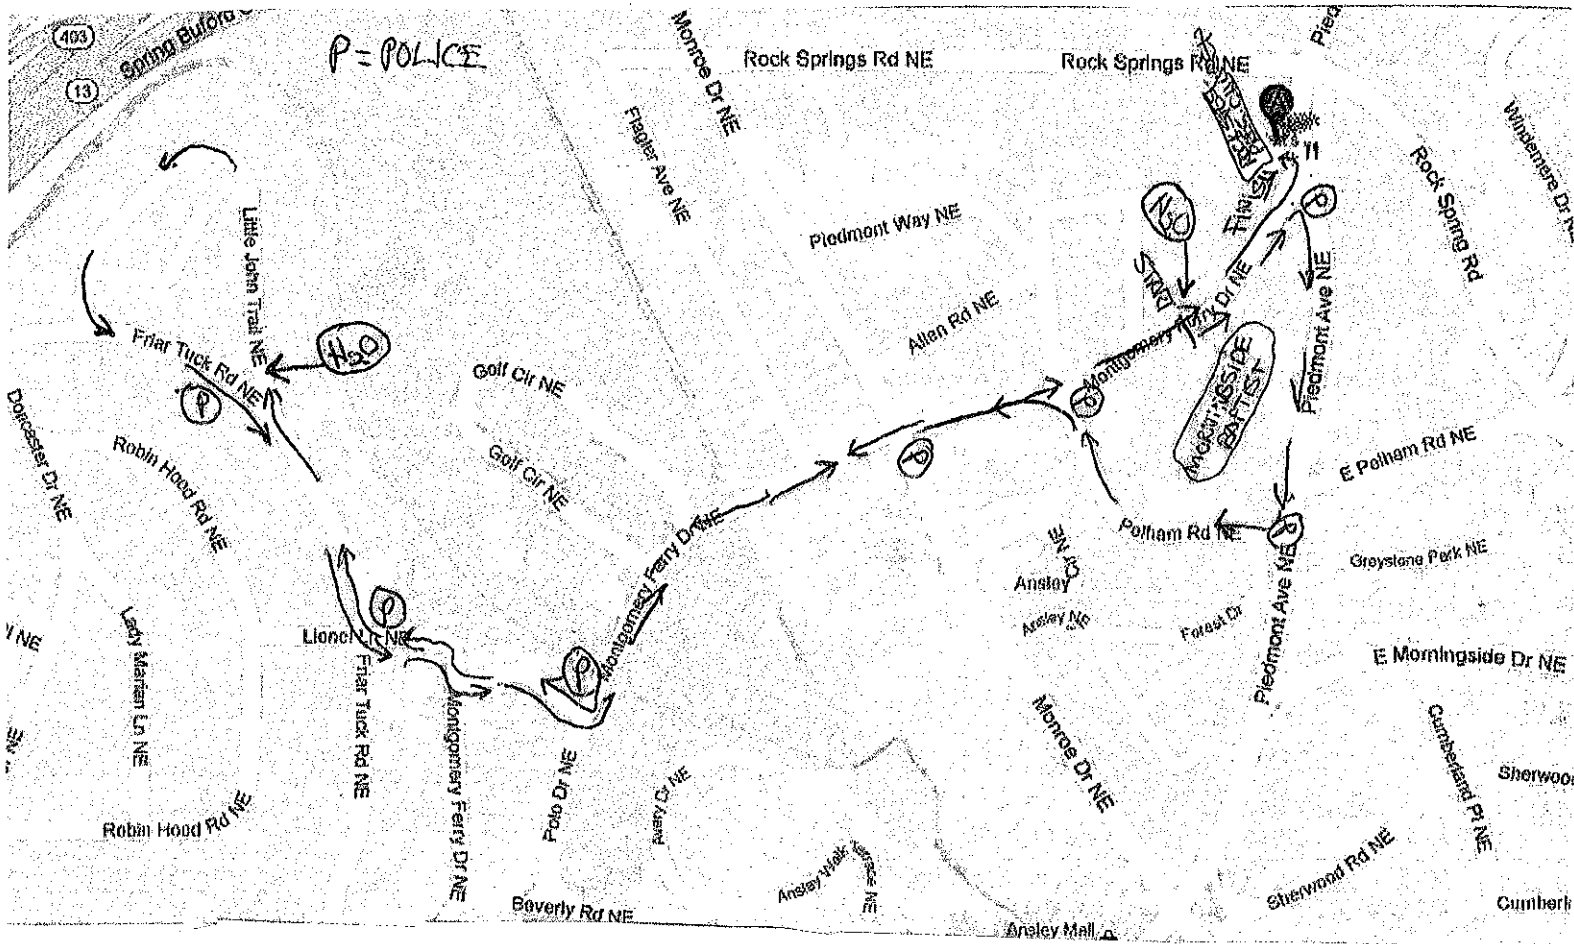

ROCK, PAPER, SCISSORS 5K/1K – 4/20/13 – 7:30A.M.

5K - 7:30AM

- 1) Start on Montgomery Ferry Road at driveway to Morningside Baptist
- 2) To Piedmont Ave, turn right
- 3) To Pelham Road, turn right
- 4) To Montgomery Ferry Drive, turn left
- 5) To Lionel Lane, turn right
- 6) To Friar Tuck Road, turn right
- 7) To Little John Trail, bear right
- 8) Around Little John Trail to Friar Tuck Road, turn left
- 9) To Lionel Lane, turn left
- 10) To Montgomery Ferry Drive, turn left
- 11) To Rock Spring Presbyterian Church for finish – turn in driveway before Piedmont Road

1K - 8:30 A.M.

Begins at Rock Spring Presbyterian Church, south to Pelham Rd, u-turn at Pelham Road and return to church