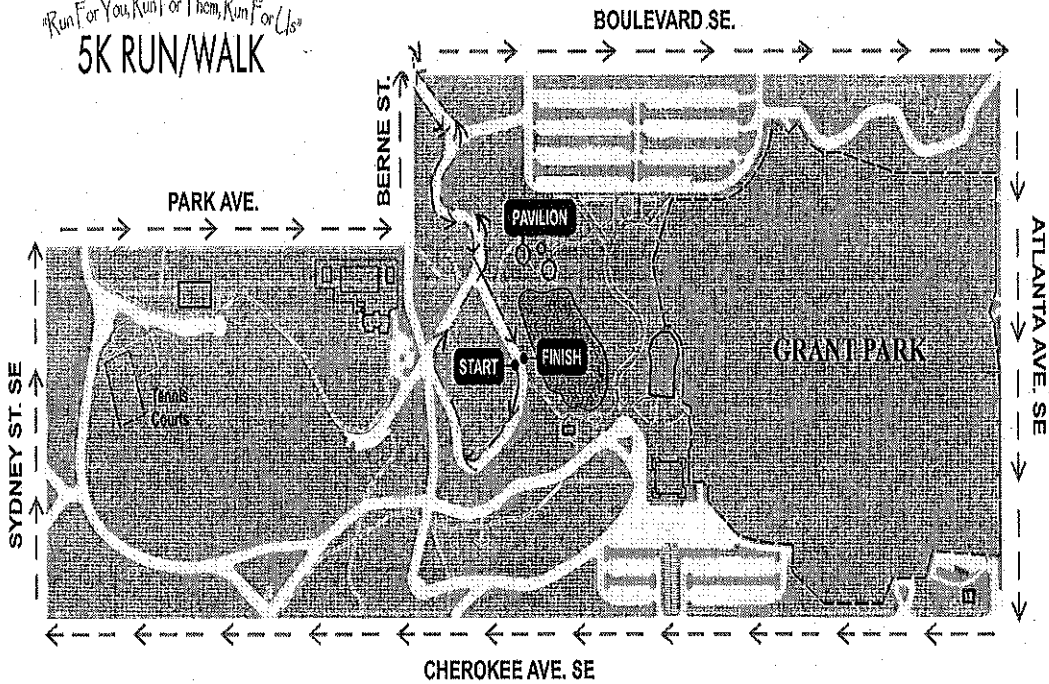

ATLANTA HBCU ALUMNI ALLIANCE

5K ROUTE

3.1 MILES

Lane Closures

1. Boulevard SE
2. Atlanta Ave. SE
3. Cherokee Ave. SE
4. Park Ave.

www.hbcualumniatlanta.com