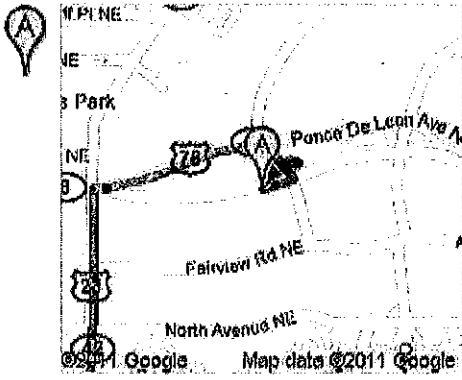

4/28/2011

Google maps

1287 S Ponce De Leon Ave NE, Atlanta, ...
Directions to 1030 Euclid Ave NE, Atlanta, GA 30307
1.3 miles - 2.6 roundtrip
Festival of Chariots parade route
Begins at 1287 S. Ponce de Leon Ave NE, 30306
Parade returns on the same route

©2011 Google

Map data ©2011 Google

1287 S Ponce De Leon Ave NE, Atlanta, GA 30306

1. Head east on **S Ponce De Leon Ave NE** toward **Springdale Rd NE**

go 226 ft
total 226 ft

← 2. Turn left onto **Springdale Rd NE**

go 361 ft
total 0.1 mi

← 3. Take the 1st left onto **Ponce De Leon Ave NE**
About 2 mins

go 0.2 mi
total 0.3 mi

← 4. Turn left onto **Briarcliff Rd NE/Moreland Ave NE**
Continue to follow **Moreland Ave NE**
About 3 mins

go 0.6 mi
total 1.0 mi

5. Turn right onto McLendon Ave NE

go 171 ft
total 1.0 mi

6. McLendon Ave NE turns slightly left and becomes Euclid Ave NE

Directions from call box on the right
About 1 min

go 0.3 mi
total 1.3 mi