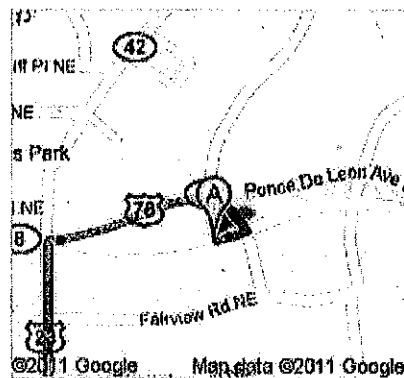

4/28/2011

Google maps

1287 S Ponce De Leon Ave NE, Atlanta, ...
Directions to 1030 Euclid Ave NE, Atlanta, GA 30307
1.3 miles - 2.6 roundtrip
Festival of Chariots parade route
Begins at 1287 S. Ponce de Leon Ave NE, 30306
Parade returns on the same route

©2011 Google

Map data ©2011 Google

1287 S Ponce De Leon Ave NE, Atlanta, GA 30306

1. Head east on **S Ponce De Leon Ave NE** toward **Springdale Rd NE**

go 226 ft
total 226 ft

← 2. Turn left onto **Springdale Rd NE**

go 361 ft
total 0.1 mi

← 3. Take the 1st left onto **Ponce De Leon Ave NE**
About 2 mins

go 0.2 mi
total 0.3 mi

← 4. Turn left onto **Briarcliff Rd NE/Moreland Ave NE**
Continue to follow **Moreland Ave NE**
About 3 mins

go 0.6 mi
total 1.0 mi

5. Turn right onto McLendon Ave NE

go 171 ft
total 1.0 mi

6. McLendon Ave NE turns slightly left and becomes Euclid Ave NE

Directions from call box on the right
About 1 min

go 0.3 mi
total 1.3 mi