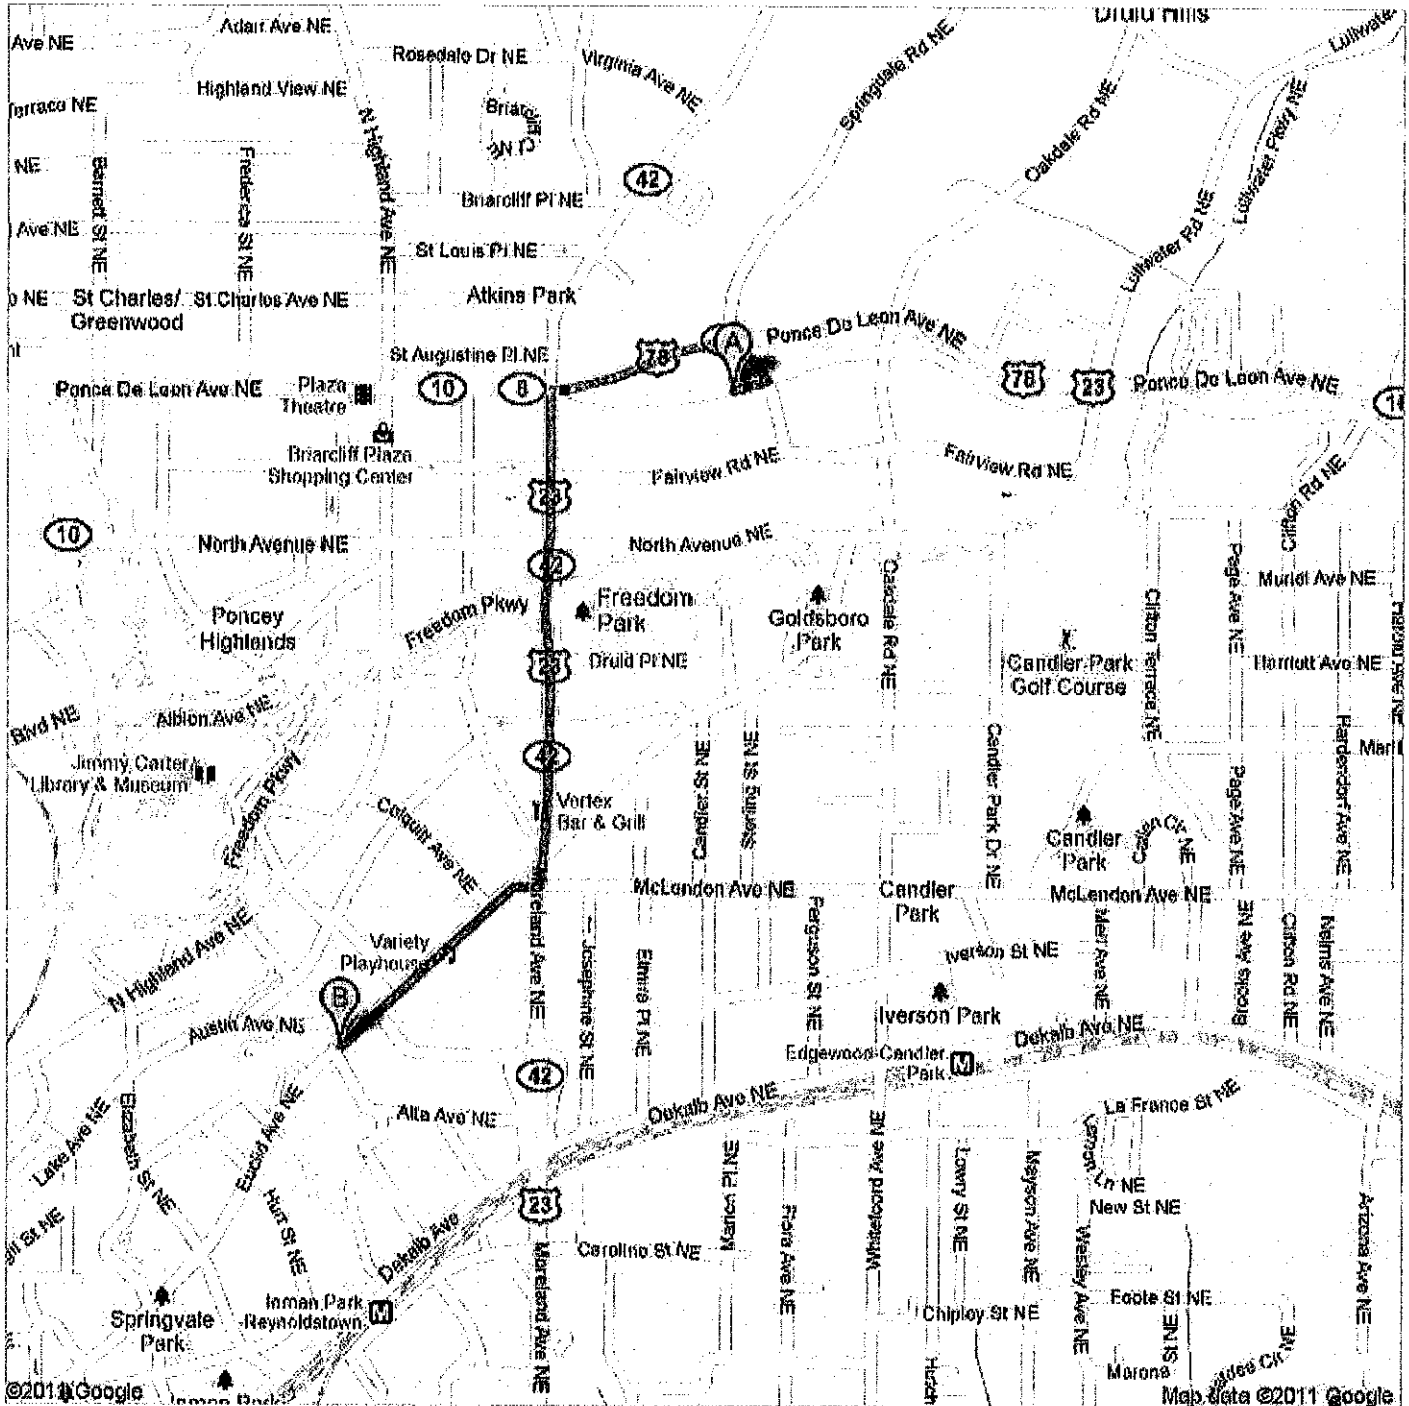

4/28/2011

Google maps

1287 S Ponce De Leon Ave NE, Atlanta, ...
Directions to 1030 Euclid Ave NE, Atlanta, GA 30307
1.3 miles - 2.6 roundtrip
Festival of Chariots parade route
Begins at 1287 S. Ponce de Leon Ave NE, 30306
Parade returns on the same route

©2011 Google

Map data ©2011 Google

1287 S Ponce De Leon Ave NE, Atlanta, GA 30306

1. Head east on **S Ponce De Leon Ave NE** toward **Springdale Rd NE**

go 226 ft
total 226 ft

← 2. Turn left onto **Springdale Rd NE**

go 361 ft
total 0.1 mi

← 3. Take the 1st left onto **Ponce De Leon Ave NE**
About 2 mins

go 0.2 mi
total 0.3 mi

← 4. Turn left onto **Briarcliff Rd NE/Moreland Ave NE**
Continue to follow **Moreland Ave NE**
About 3 mins

go 0.6 mi
total 1.0 mi

5. Turn right onto McLendon Ave NE

go 171 ft
total 1.0 mi

6. McLendon Ave NE turns slightly left and becomes Euclid Ave NE

Directions from call box on the right
About 1 min

go 0.3 mi
total 1.3 mi