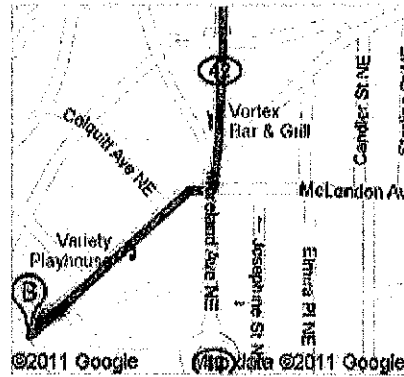

4/28/2011

Google maps

1287 S Ponce De Leon Ave NE, Atlanta, ...
Directions to 1030 Euclid Ave NE, Atlanta, GA 30307
1.3 miles - 2.6 roundtrip
Festival of Chariots parade route
Begins at 1287 S. Ponce de Leon Ave NE, 30306
Parade returns on the same route

©2011 Google

Map data ©2011 Google

1287 S Ponce De Leon Ave NE, Atlanta, GA 30306

1. Head east on **S Ponce De Leon Ave NE** toward **Springdale Rd NE**

go 226 ft
total 226 ft

← 2. Turn left onto **Springdale Rd NE**

go 361 ft
total 0.1 mi

← 3. Take the 1st left onto **Ponce De Leon Ave NE**
About 2 mins

go 0.2 mi
total 0.3 mi

← 4. Turn left onto **Briarcliff Rd NE/Moreland Ave NE**
Continue to follow **Moreland Ave NE**
About 3 mins

go 0.6 mi
total 1.0 mi

5. Turn right onto McLendon Ave NE

go 171 ft
total 1.0 mi

6. McLendon Ave NE turns slightly left and becomes Euclid Ave NE

Directions from call box on the right
About 1 min

go 0.3 mi
total 1.3 mi