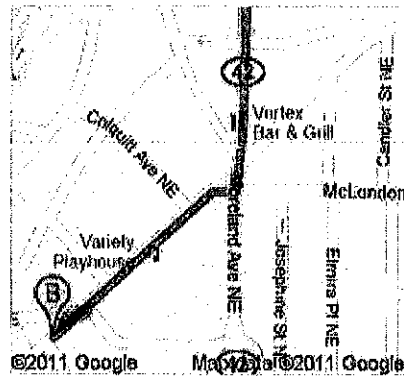

4/28/2011

Google maps

1287 S Ponce De Leon Ave NE, Atlanta, ...
Directions to 1030 Euclid Ave NE, Atlanta, GA 30307
1.3 miles - 2.6 roundtrip
Festival of Chariots parade route
Begins at 1287 S. Ponce de Leon Ave NE, 30306
Parade returns on the same route

go 361 ft
total 0.1 mi

← 3. Take the 1st left onto **Ponce De Leon Ave NE**
About 2 mins

go 0.2 mi
total 0.3 mi

← 4. Turn left onto **Briarcliff Rd NE/Moreland Ave NE**
Continue to follow **Moreland Ave NE**
About 3 mins

go 0.6 mi
total 1.0 mi

5. Turn right onto McLendon Ave NE

go 171 ft
total 1.0 mi

6. McLendon Ave NE turns slightly left and becomes Euclid Ave NE

Directions from call box on the right
About 1 min

go 0.3 mi
total 1.3 mi