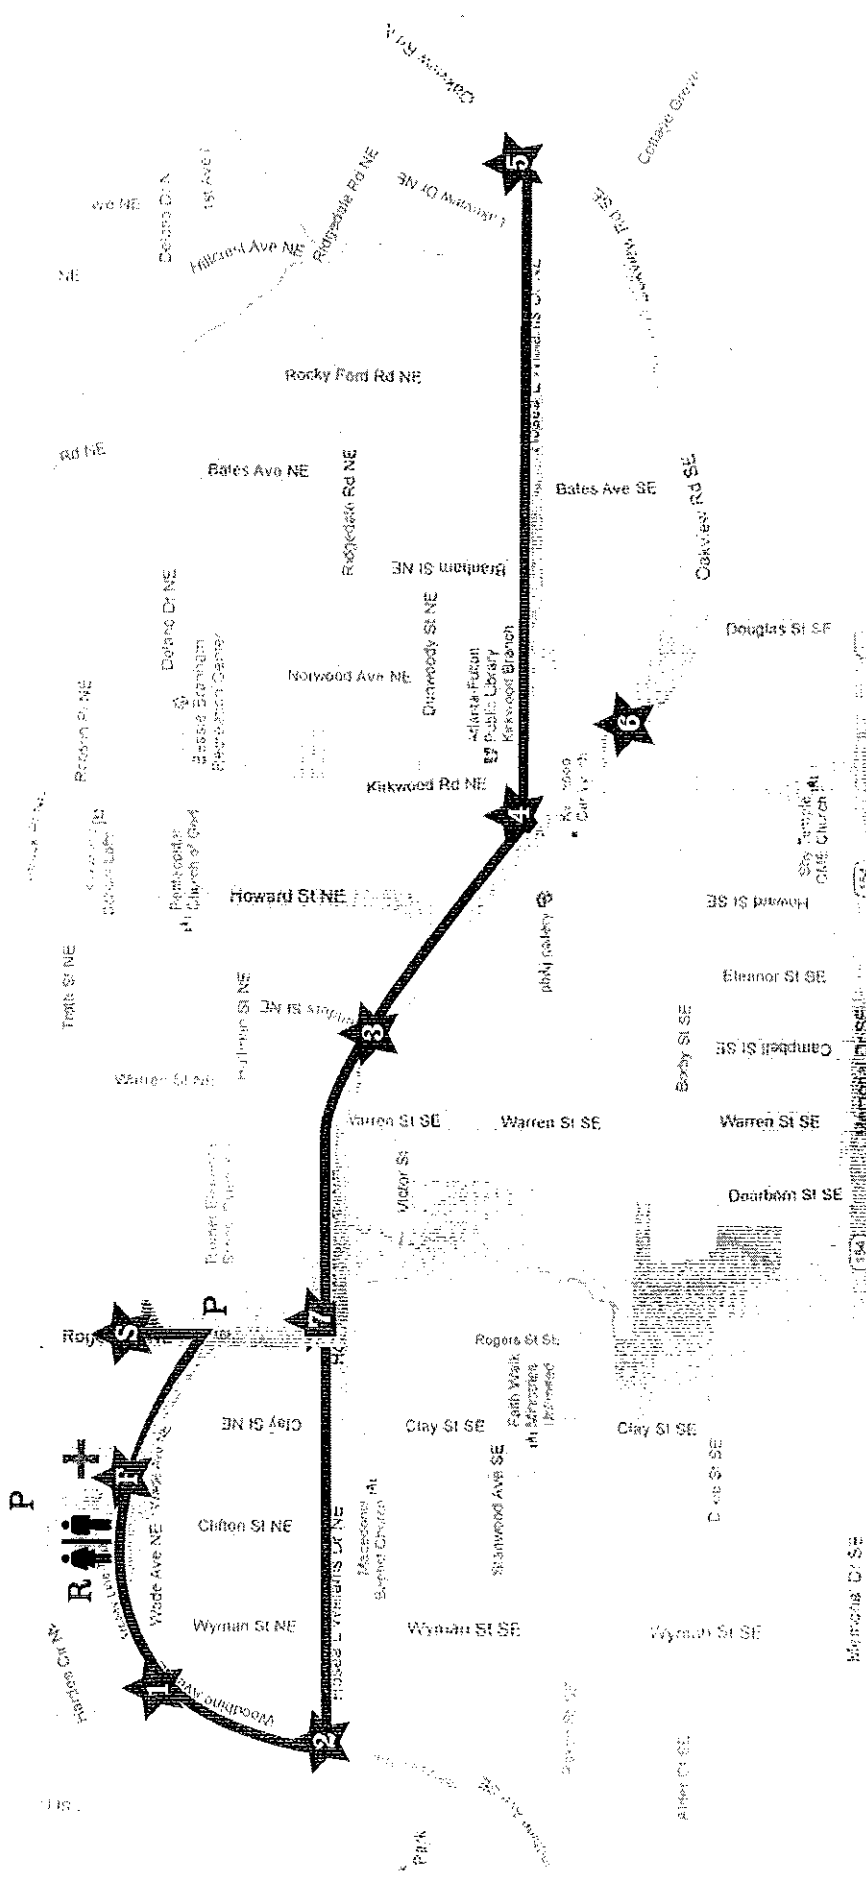

2013 DOUBLEQUICK 5K

LOCATION:

The 5K race starts and finishes near Gilliam Park where the B*ATL Encampment takes place. Registration and check-in will be adjacent to the PATH and Gilliam Park.

COURSE:

The course starts (S) on Rogers St., turns West on the PATH adjacent to Gilliam Park and proceeds West onto Woodbine Ave (1), then East on Hosea Williams Dr. (3), veers left at the Kirkwood sign on Hosea Williams (4) then Southwest on Oakview Rd(5), continuing West as it joins Hosea Williams Dr.(6), turn North on Rogers St. (7), West on the PATH finishing next to Gilliam Park and the B*ATL Encampment (F).

- Parking
- Registration
- Restroom
- Water
- First Aid